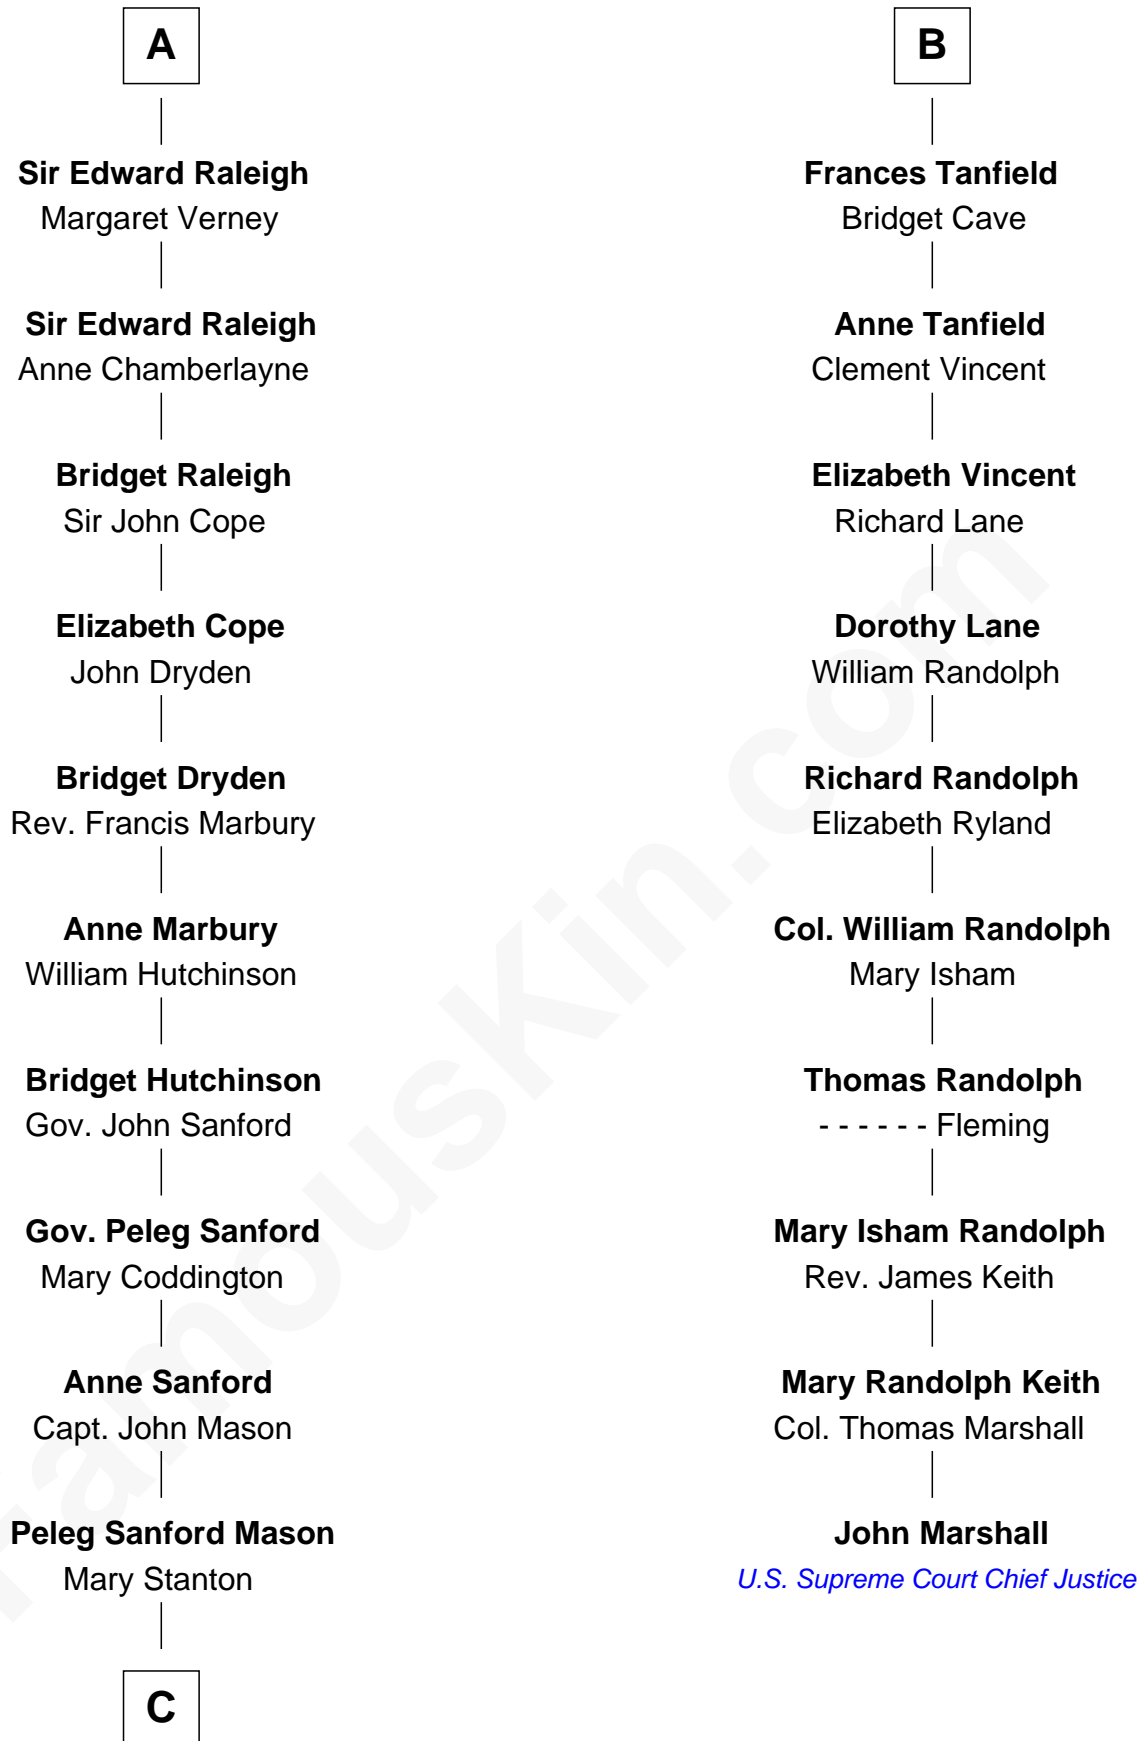

FamousKin.com

Relationship Chart of Lucretia (Rudolph) Garfield

First Lady of President James Garfield

16th cousin 3 times removed of

John Marshall

4th Chief Justice of the U.S. Supreme Court

C

Elijah Mason
Lucretia Greene

Arabella Greene Mason
Zebulon Rudolph

Lucretia (Rudolph) Garfield
First Lady of James Garfield

FamousKin.com