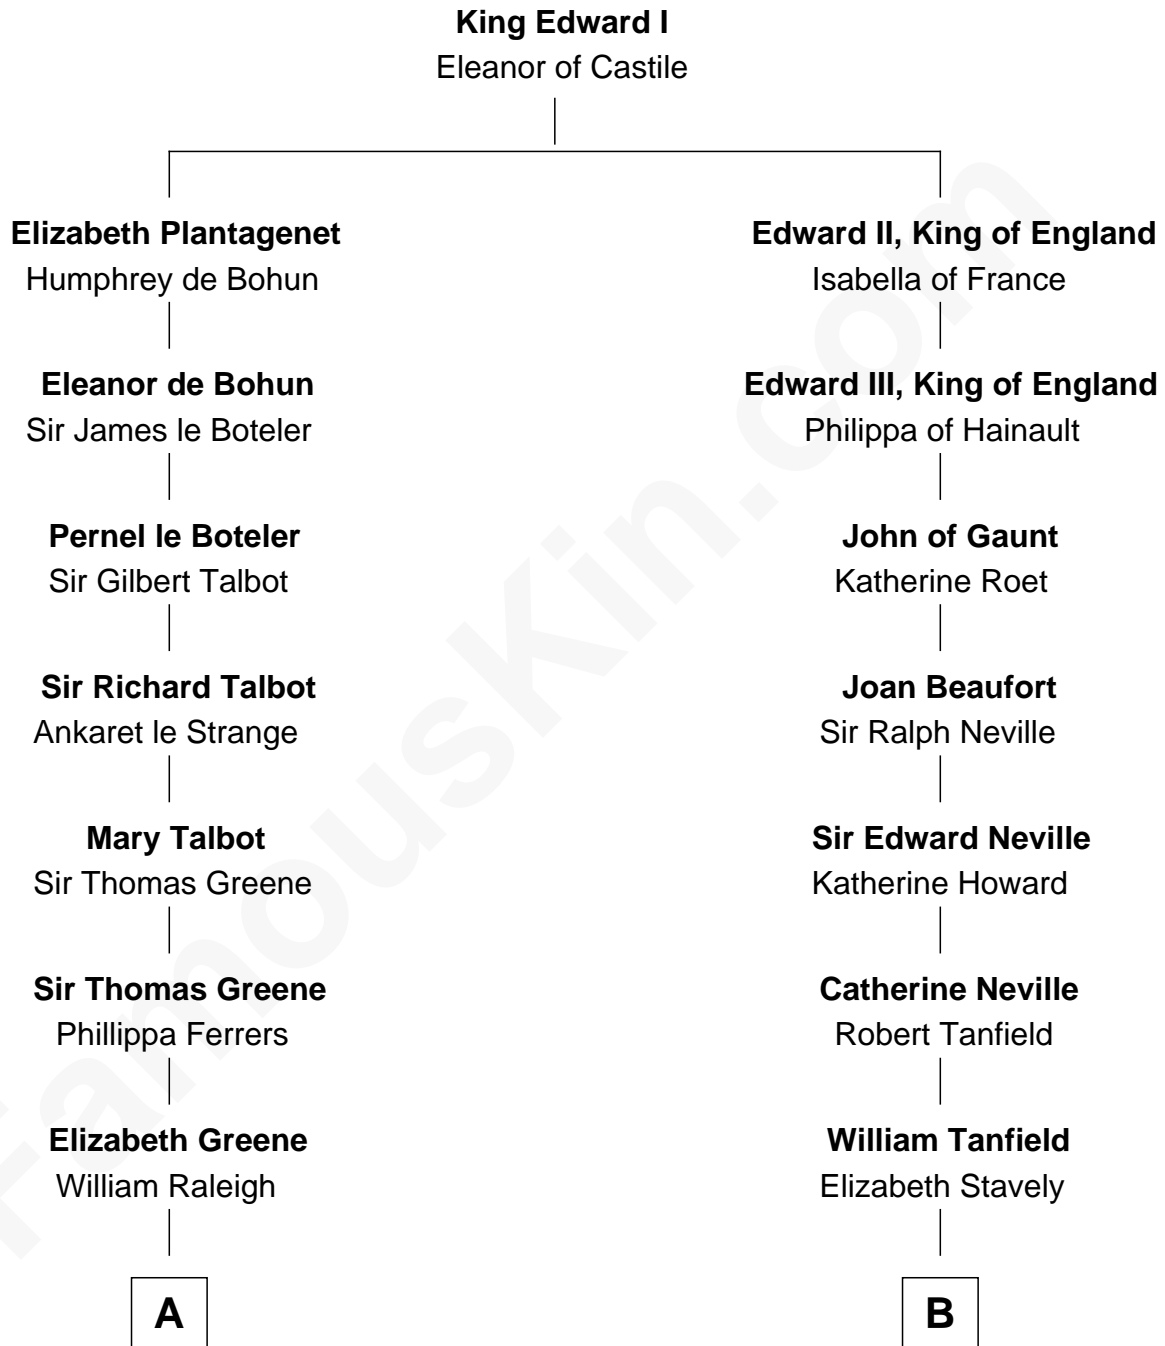

FamousKin.com

Relationship Chart of Lucretia (Rudolph) Garfield

First Lady of President James Garfield

16th cousin 3 times removed of

John Marshall

4th Chief Justice of the U.S. Supreme Court

C

Elijah Mason
Lucretia Greene

Arabella Greene Mason
Zebulon Rudolph

Lucretia (Rudolph) Garfield
First Lady of James Garfield

FamousKin.com