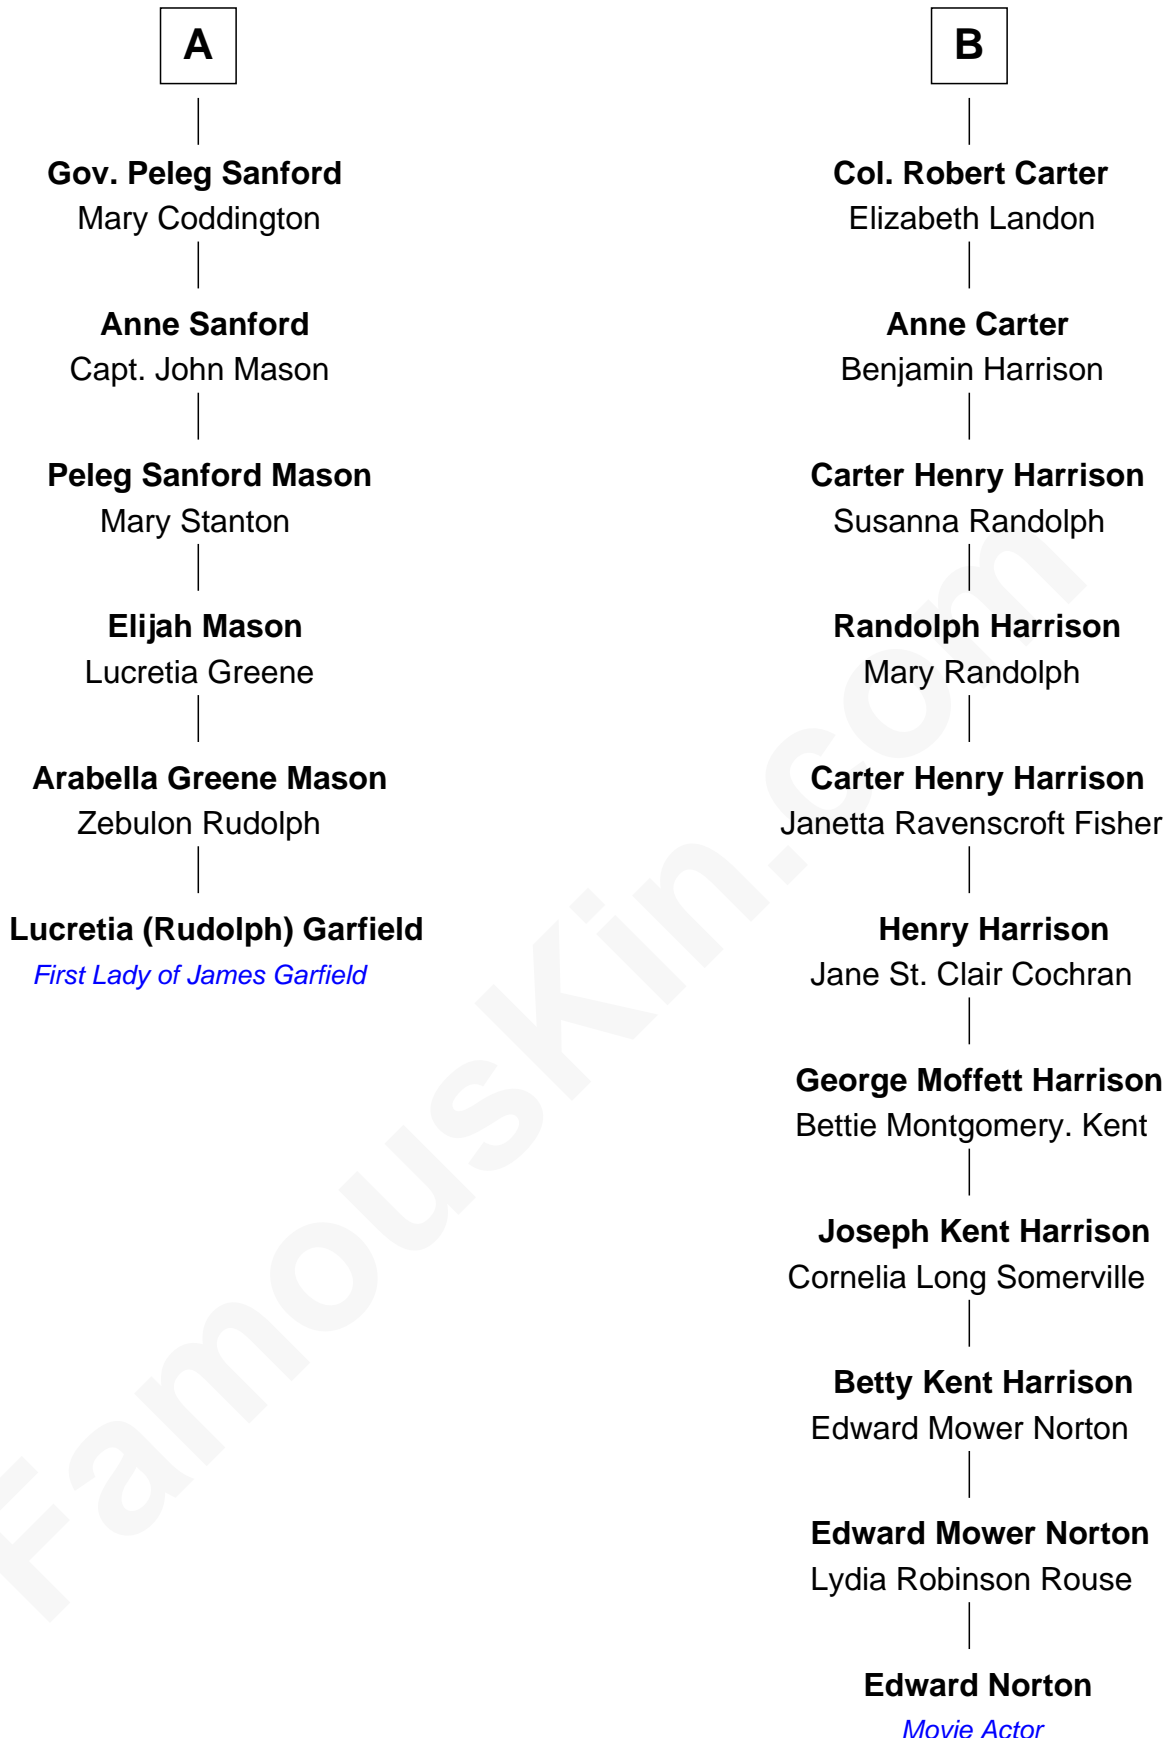

**FamousKin.com**  
**Relationship Chart of**  
**Lucretia (Rudolph) Garfield**  
*First Lady of President James Garfield*

12th cousin 5 times removed of

**Edward Norton**  
*Movie Actor*

**Sir Thomas Blount**  
 Margaret de Gresley

Edward Norton photo by [David Shankbone](#) (CC BY 3.0)