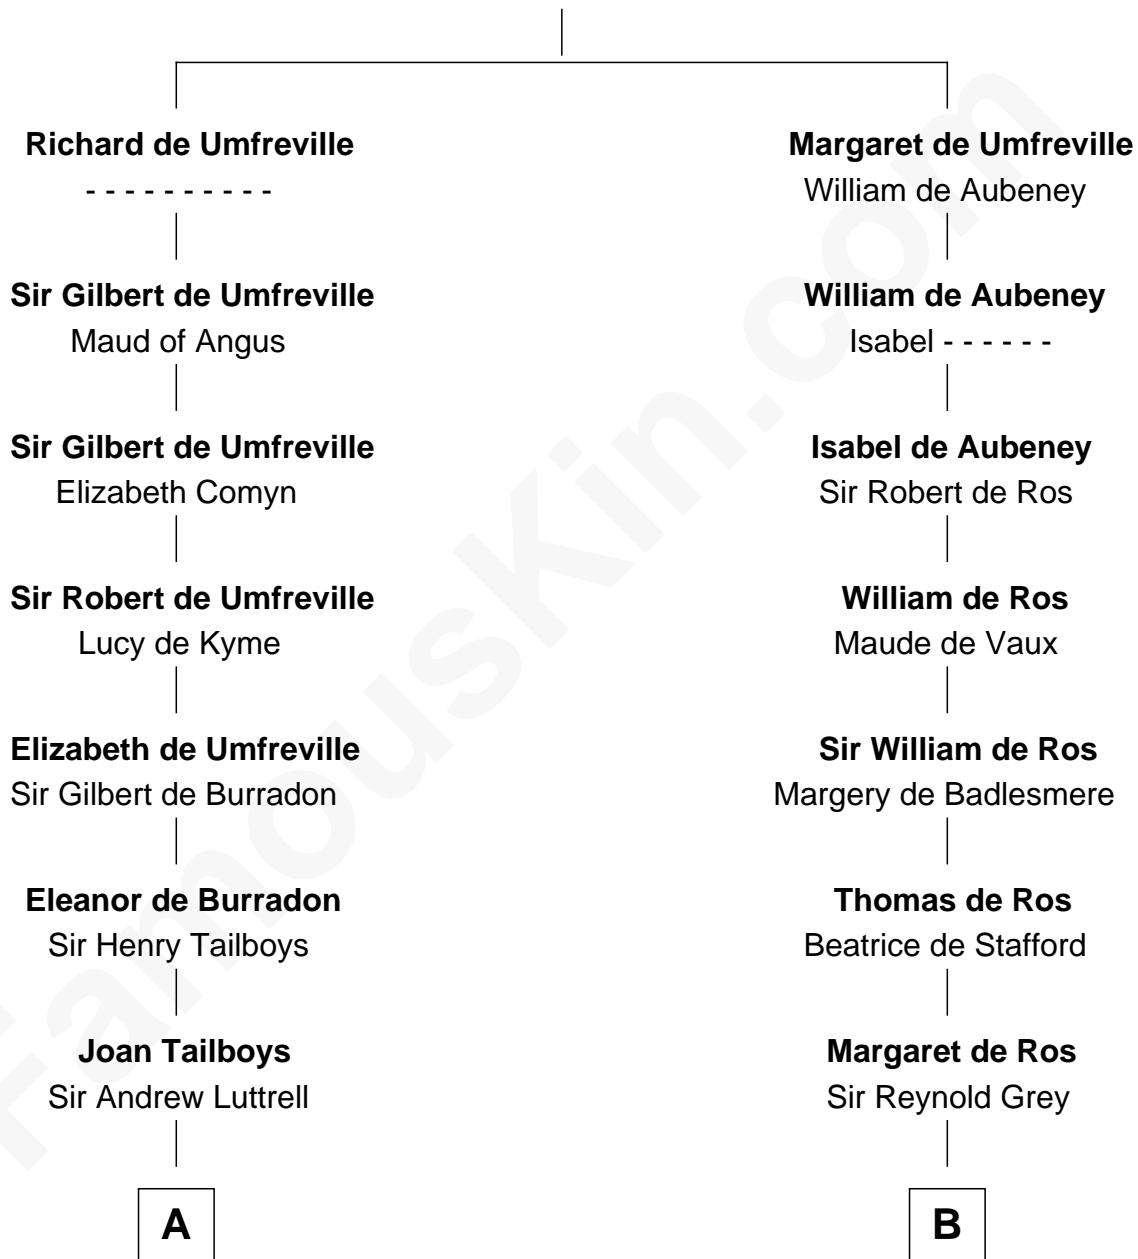

FamousKin.com

Relationship Chart of Lucretia (Rudolph) Garfield

First Lady of President James Garfield

21st cousin of

Oliver Wendell Holmes, Sr.

American "Fireside" Poet

Sir Odinel de Umfreville

Alice de Lucy

C

Elizabeth Taylor
Nathaniel Greene

John Greene
Azubah Ward

Lucretia Greene
Elijah Mason

Arabella Greene Mason
Zebulon Rudolph

Lucretia (Rudolph) Garfield
First Lady of James Garfield

D

Mercy Bradstreet
Dr. James Oliver