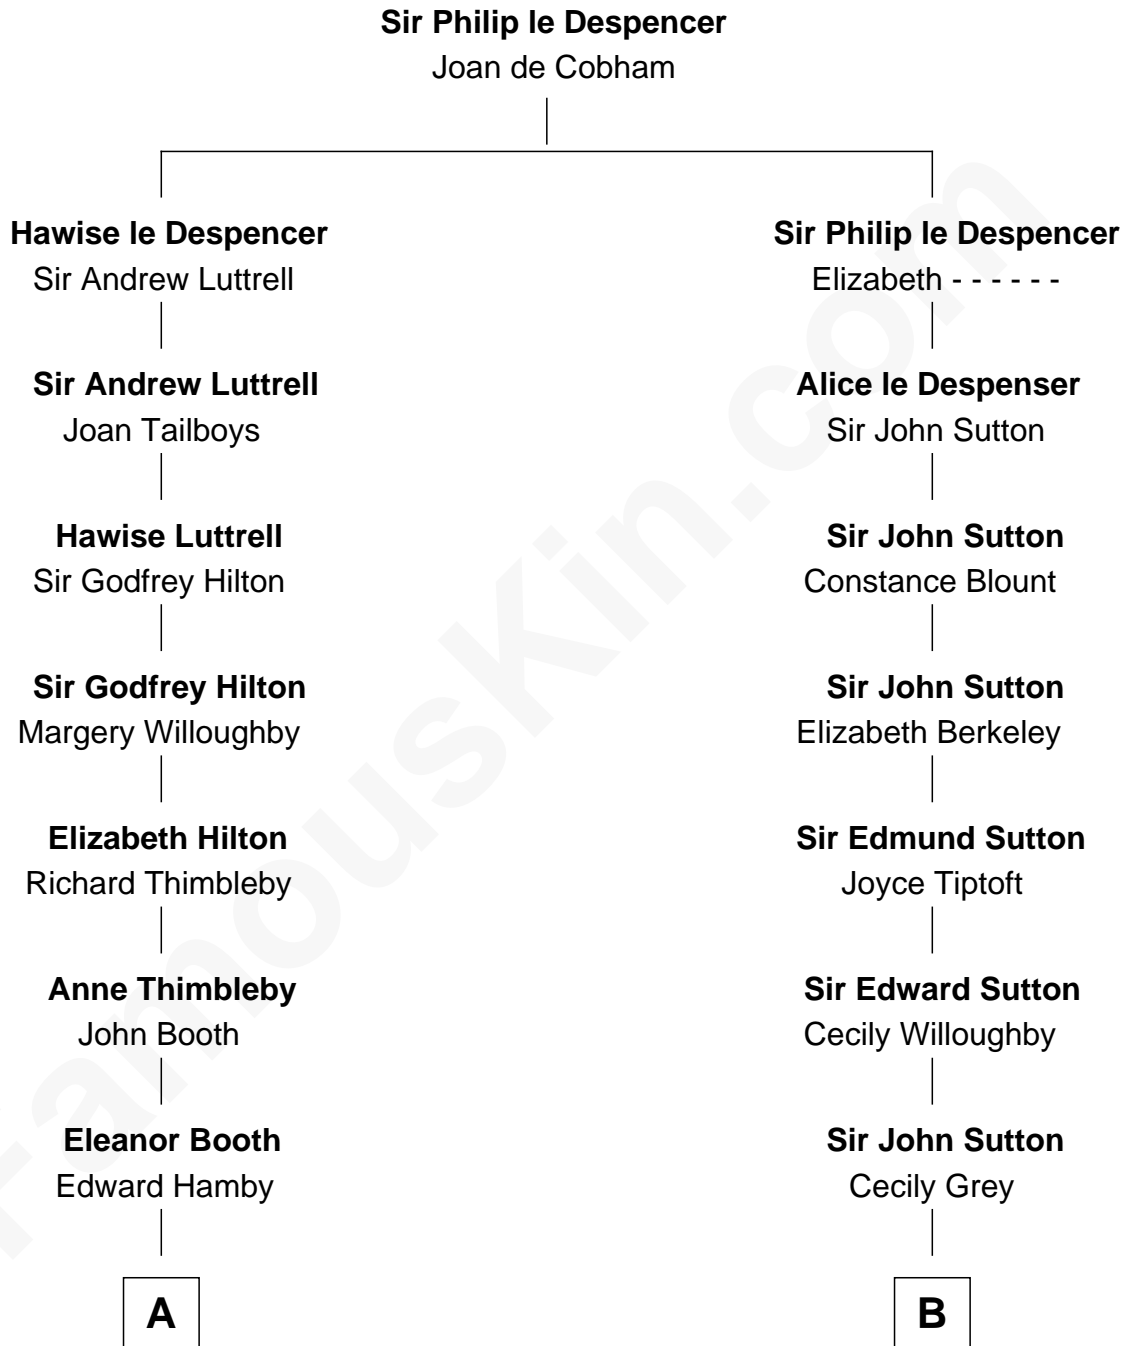

# FamousKin.com

## Relationship Chart of Lucretia (Rudolph) Garfield

*First Lady of President James Garfield*

16th cousin 2 times removed of

**Endicott Peabody**

*62nd Governor of Massachusetts*

C

**Mary Elizabeth Parkman**  
Rt. Rev. Malcolm Endicott Peabody