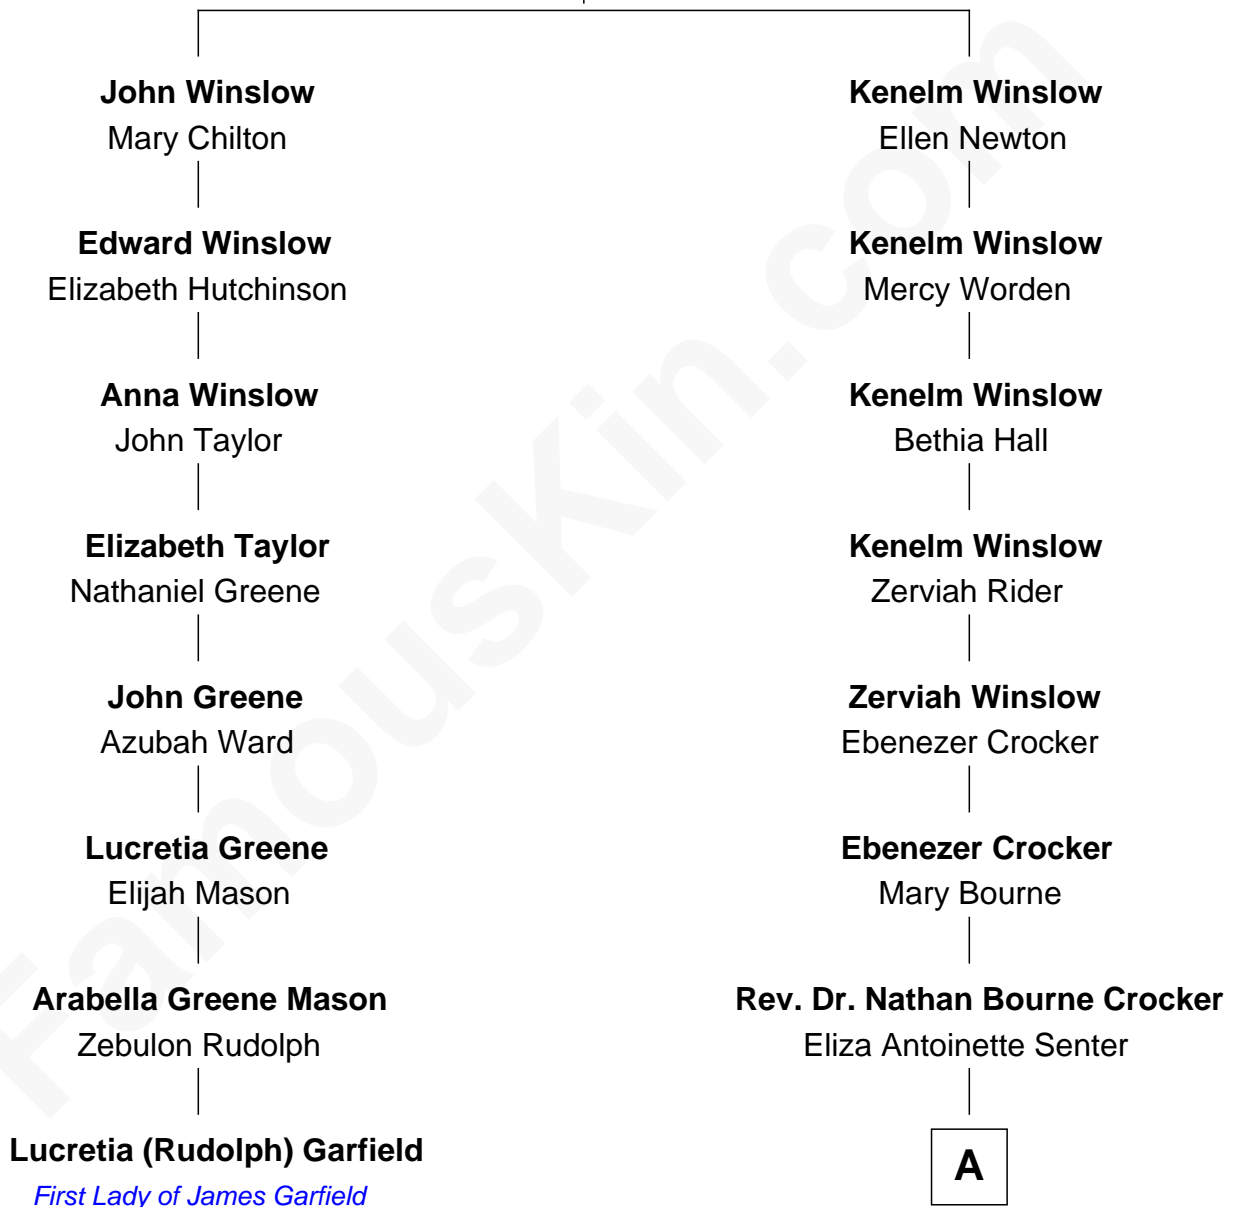

FamousKin.com
Relationship Chart of
Lucretia (Rudolph) Garfield

First Lady of President James Garfield

7th cousin 4 times removed of

Endicott Peabody

62nd Governor of Massachusetts

Edward Winslow
 Magdalen Oliver

A

—
Eliza Antoinette Crocker

Nathaniel Bloodgood

—
Helen Bloodgood

Francis Peabody

—
Fannie Peabody

Rev. Dr. Endicott Peabody

—
Rt. Rev. Malcolm Endicott Peabody