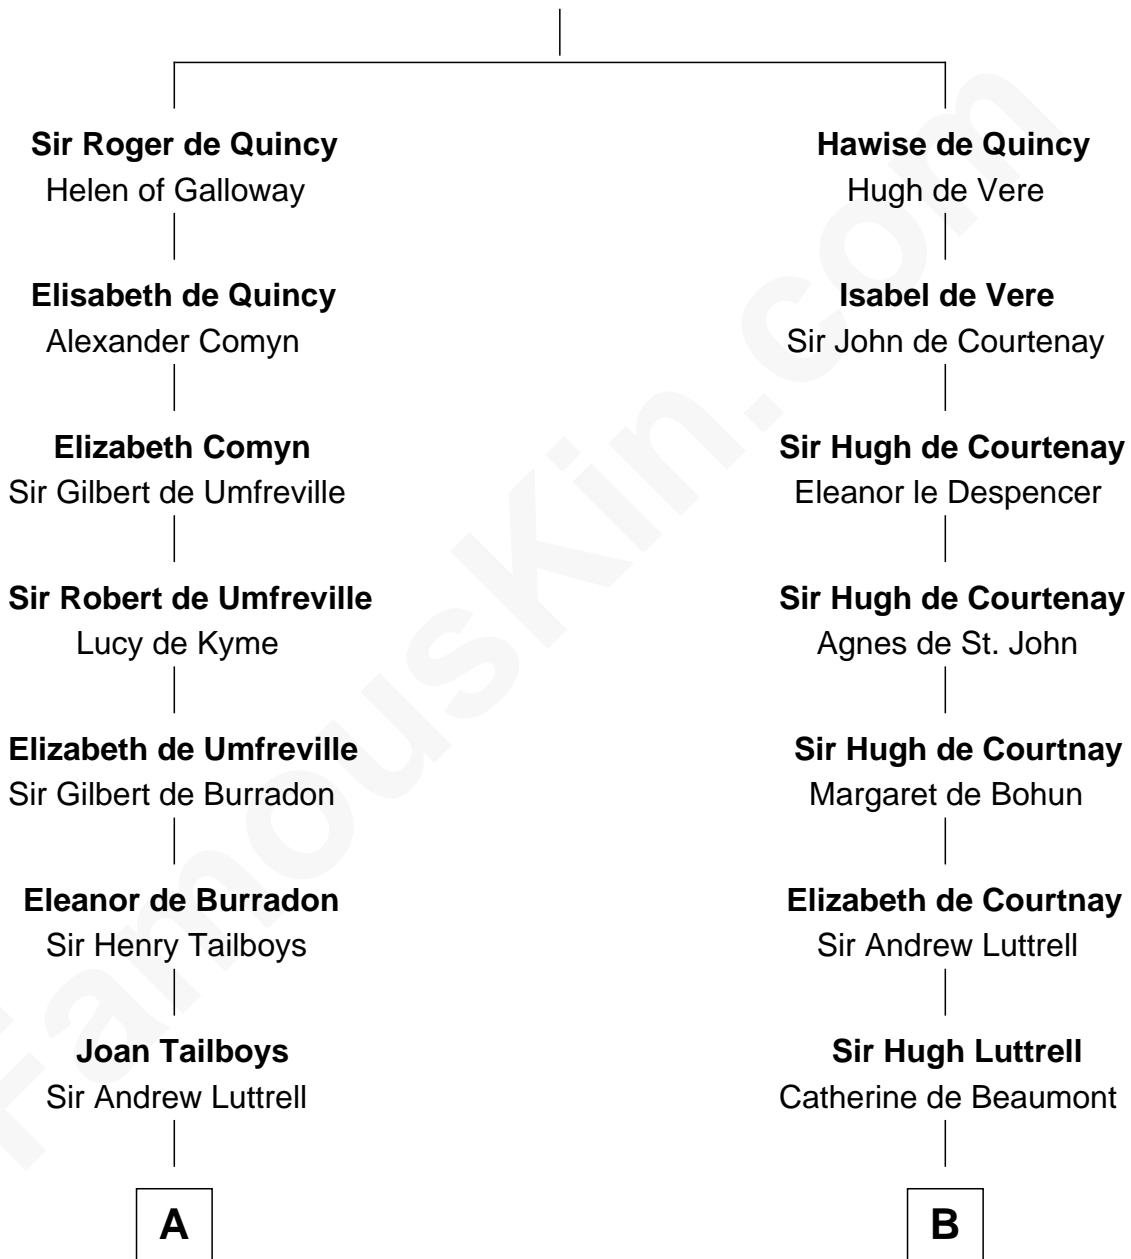

FamousKin.com

Relationship Chart of Lucretia (Rudolph) Garfield

First Lady of President James Garfield

19th cousin 2 times removed of

Ichabod Goodwin

27th Governor of New Hampshire

Saher de Quincy
Margaret de Beaumont

C

Elizabeth Taylor
Nathaniel Greene

John Greene
Azubah Ward

Lucretia Greene
Elijah Mason

Arabella Greene Mason
Zebulon Rudolph

Lucretia (Rudolph) Garfield
First Lady of James Garfield

D

Col. Joseph Gerrish
Anna Thompson

Anna Thompson Gerrish
Samuel Goodwin

Ichabod Goodwin
27th Governor of New Hampshire

FamousKin.com