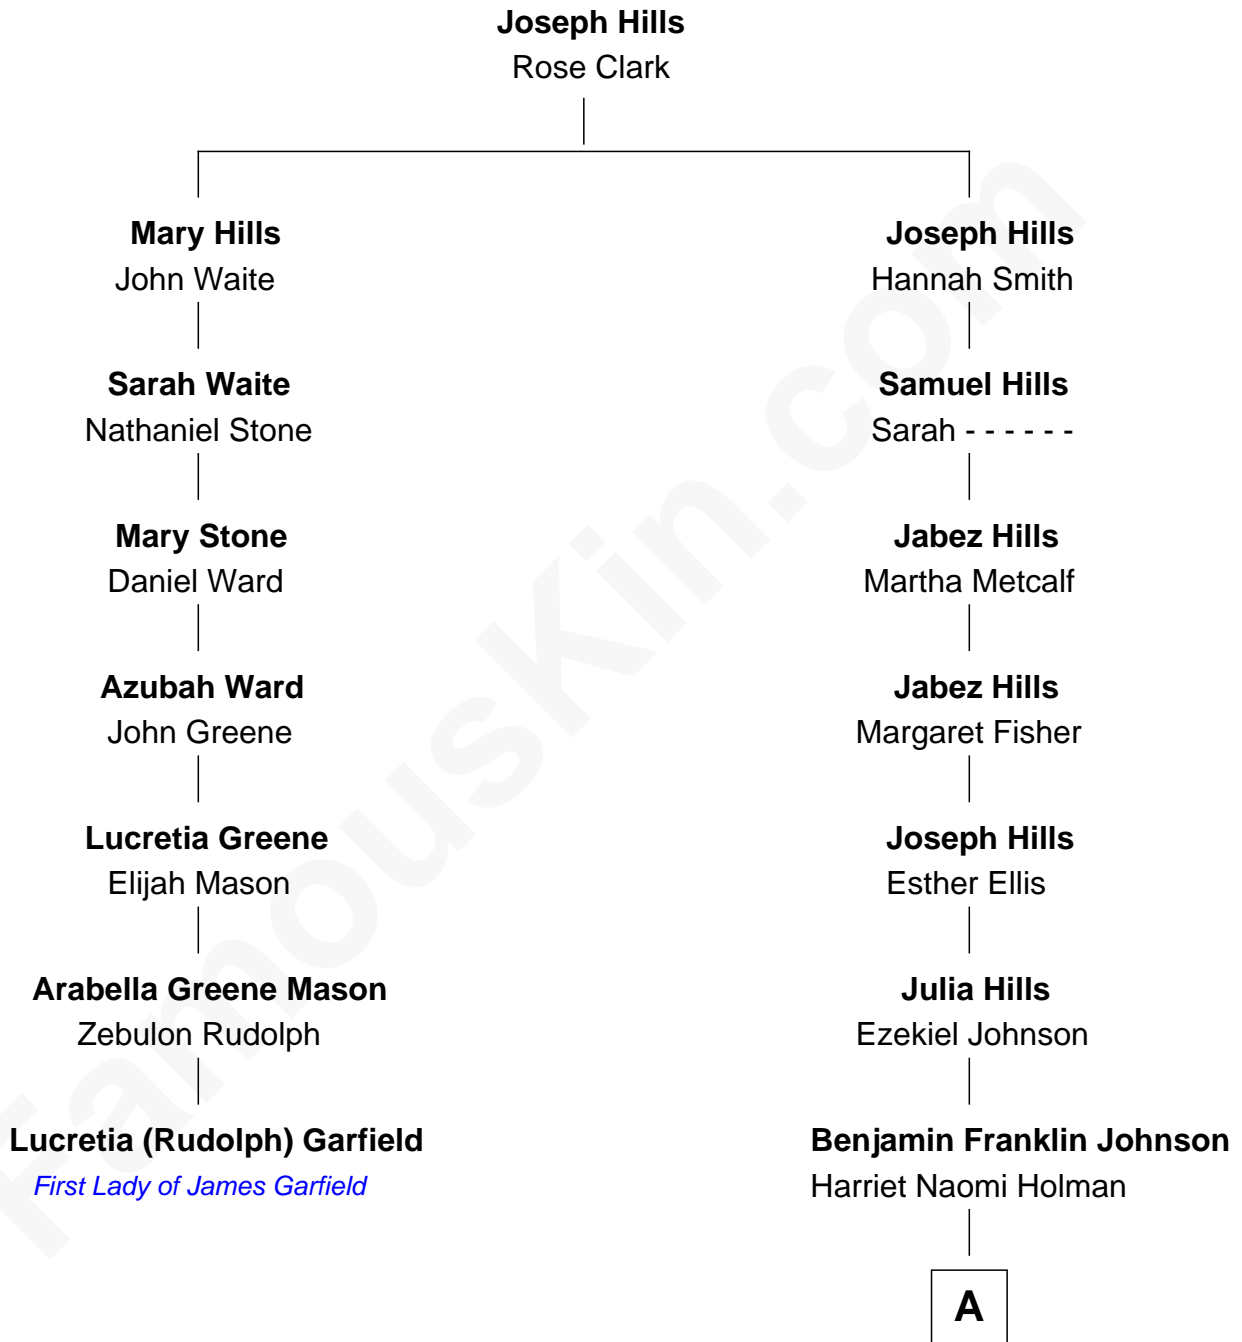

# FamousKin.com

## Relationship Chart of Lucretia (Rudolph) Garfield

*First Lady of President James Garfield*

6th cousin 5 times removed of

**Elizabeth Smart**

*Founder of Elizabeth Smart Foundation*

A

**Seth Jedidiah Johnson**  
Polly Elizabeth Richmond