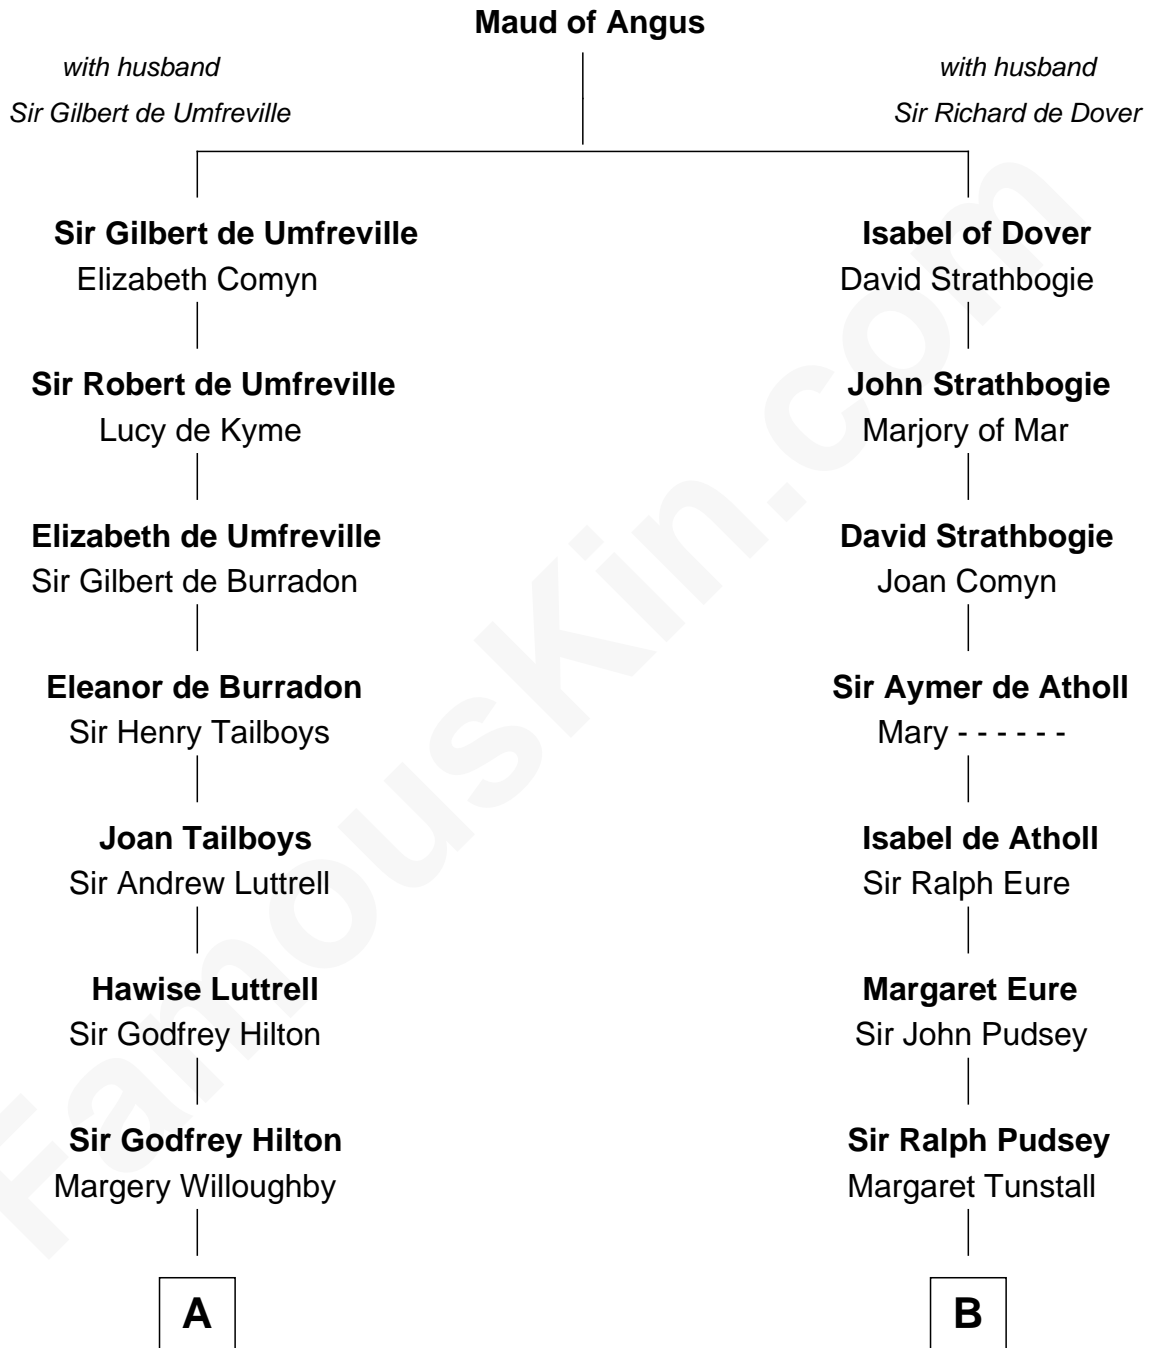

FamousKin.com

Relationship Chart of Lucretia (Rudolph) Garfield

First Lady of President James Garfield

18th cousin 1 time removed of

Richard Henry Lee

Signer of the Declaration of Independence

C

Lucretia Greene

Elijah Mason

Arabella Greene Mason

Zebulon Rudolph

Lucretia (Rudolph) Garfield

First Lady of James Garfield

D

Gov. Thomas Lee

Hannah Ludwell