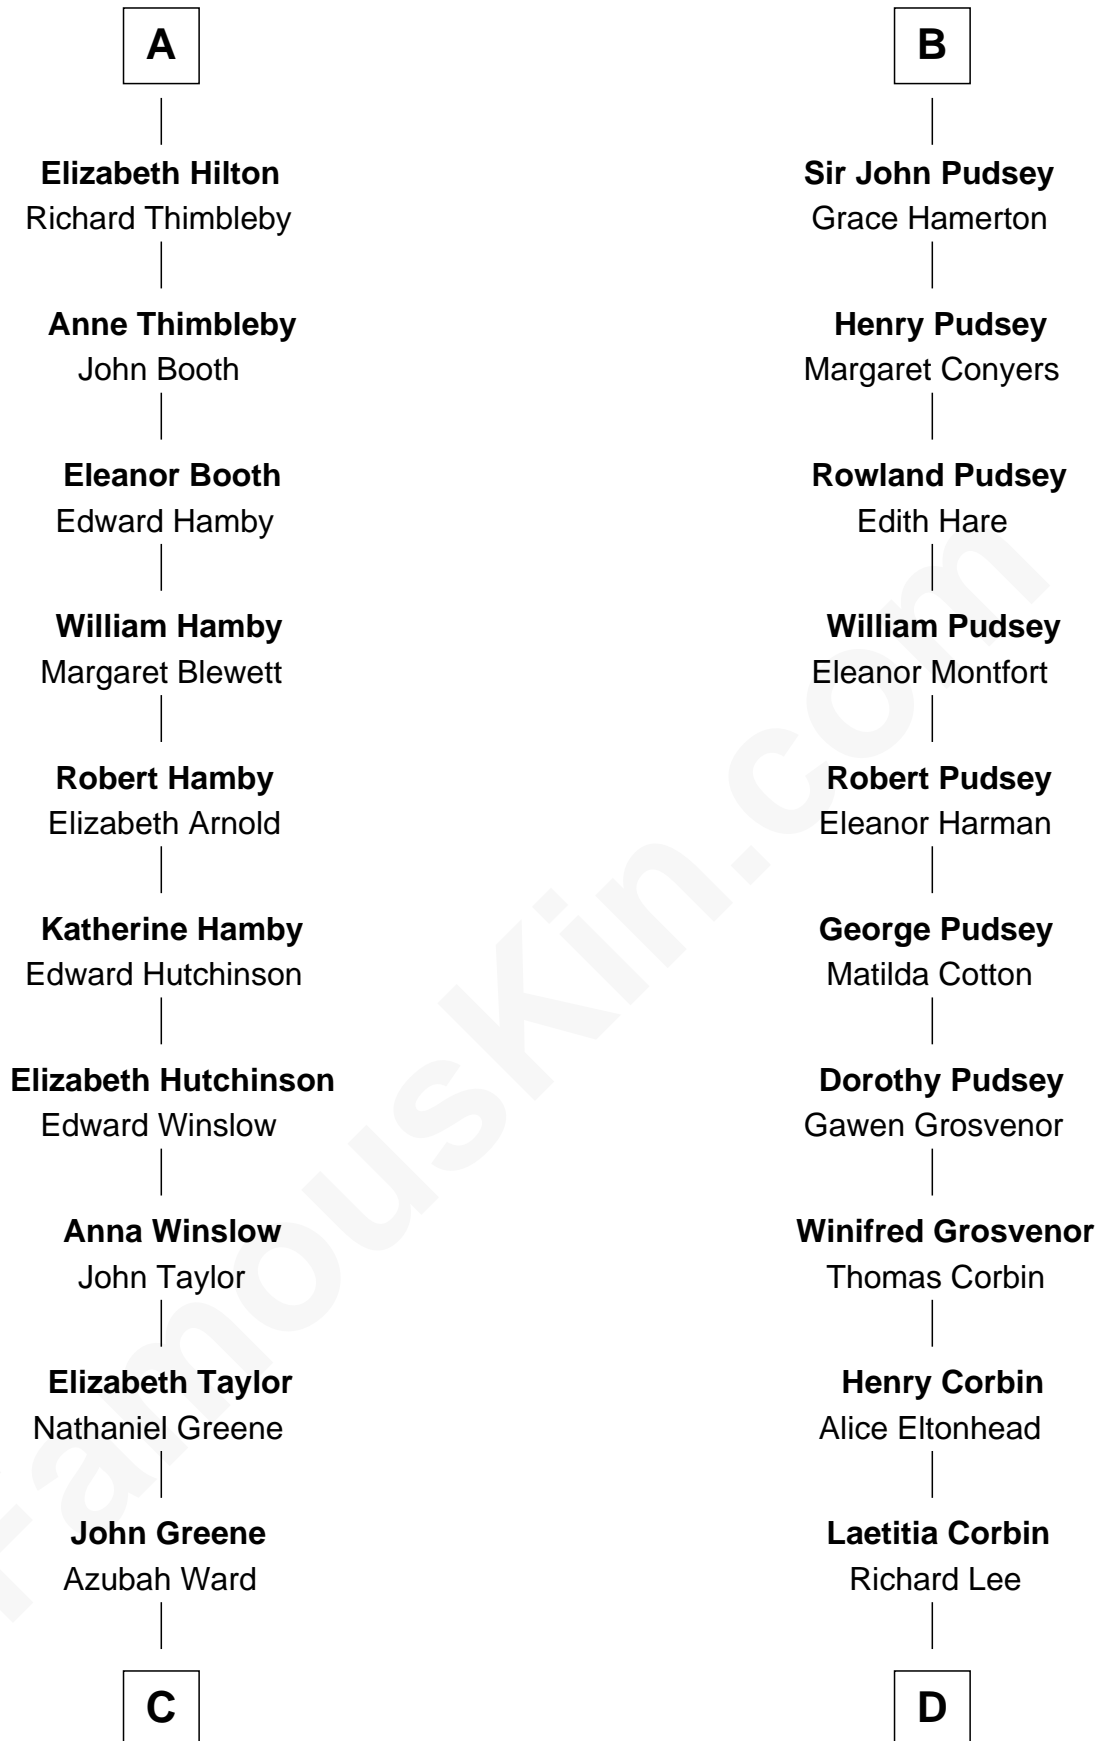

FamousKin.com

Relationship Chart of Lucretia (Rudolph) Garfield

First Lady of President James Garfield

18th cousin 1 time removed of

Richard Henry Lee

Signer of the Declaration of Independence

C

Lucretia Greene

Elijah Mason

Arabella Greene Mason

Zebulon Rudolph

Lucretia (Rudolph) Garfield

First Lady of James Garfield

D

Gov. Thomas Lee

Hannah Ludwell