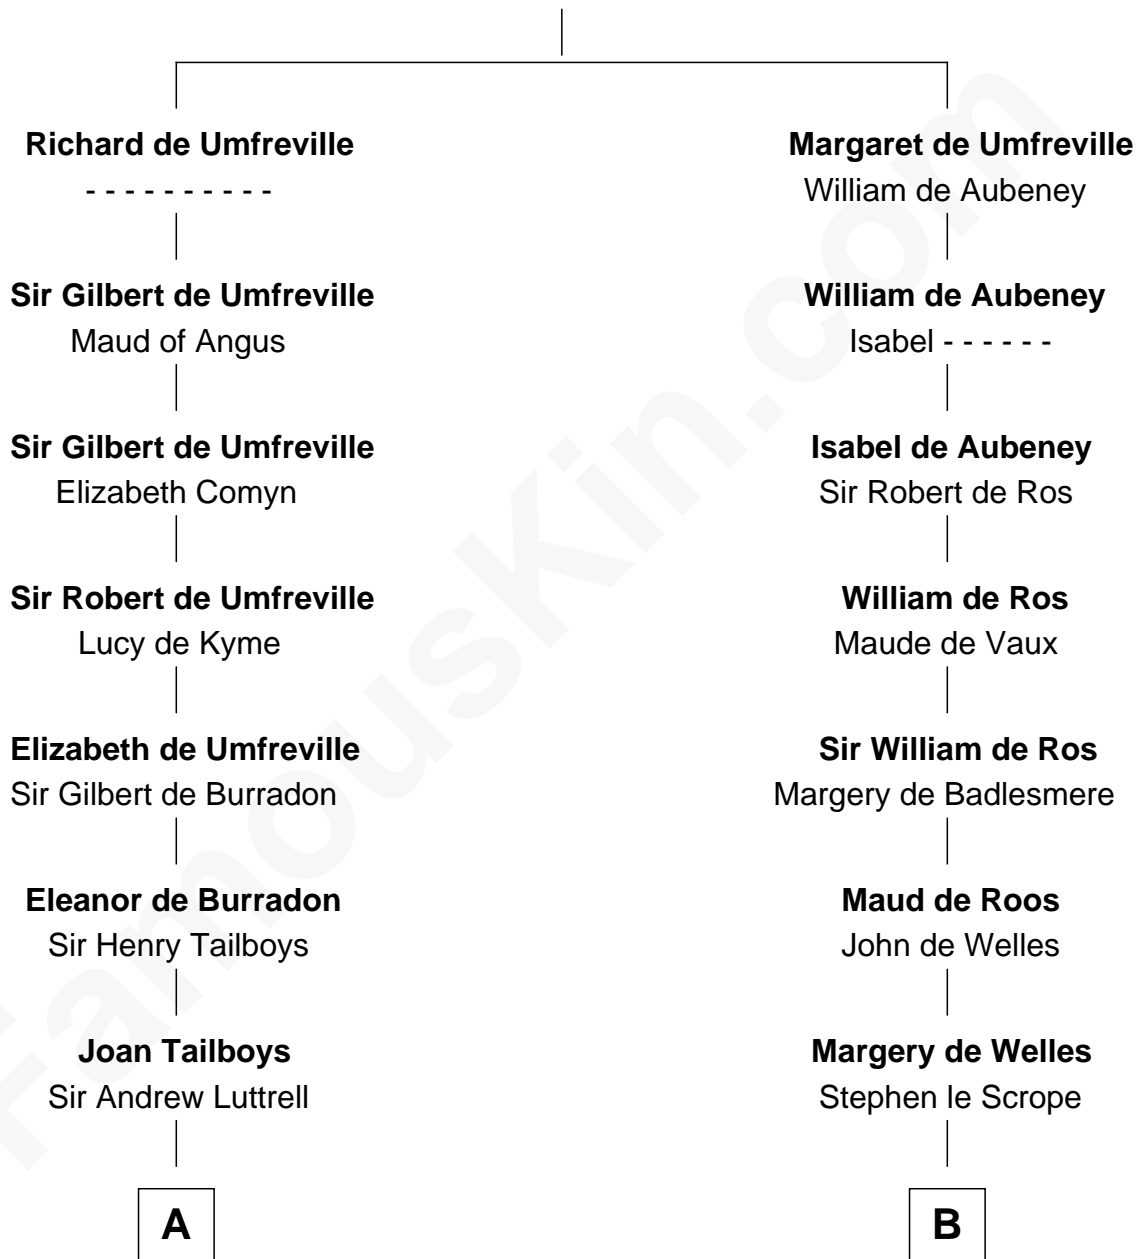

FamousKin.com

Relationship Chart of Lucretia (Rudolph) Garfield

First Lady of President James Garfield

18th cousin 3 times removed of

Richard Henry Lee

Signer of the Declaration of Independence

Sir Odinel de Umfreville

Alice de Lucy

C

Elizabeth Taylor
Nathaniel Greene

John Greene
Azubah Ward

Lucretia Greene
Elijah Mason

Arabella Greene Mason
Zebulon Rudolph

Lucretia (Rudolph) Garfield
First Lady of James Garfield

D