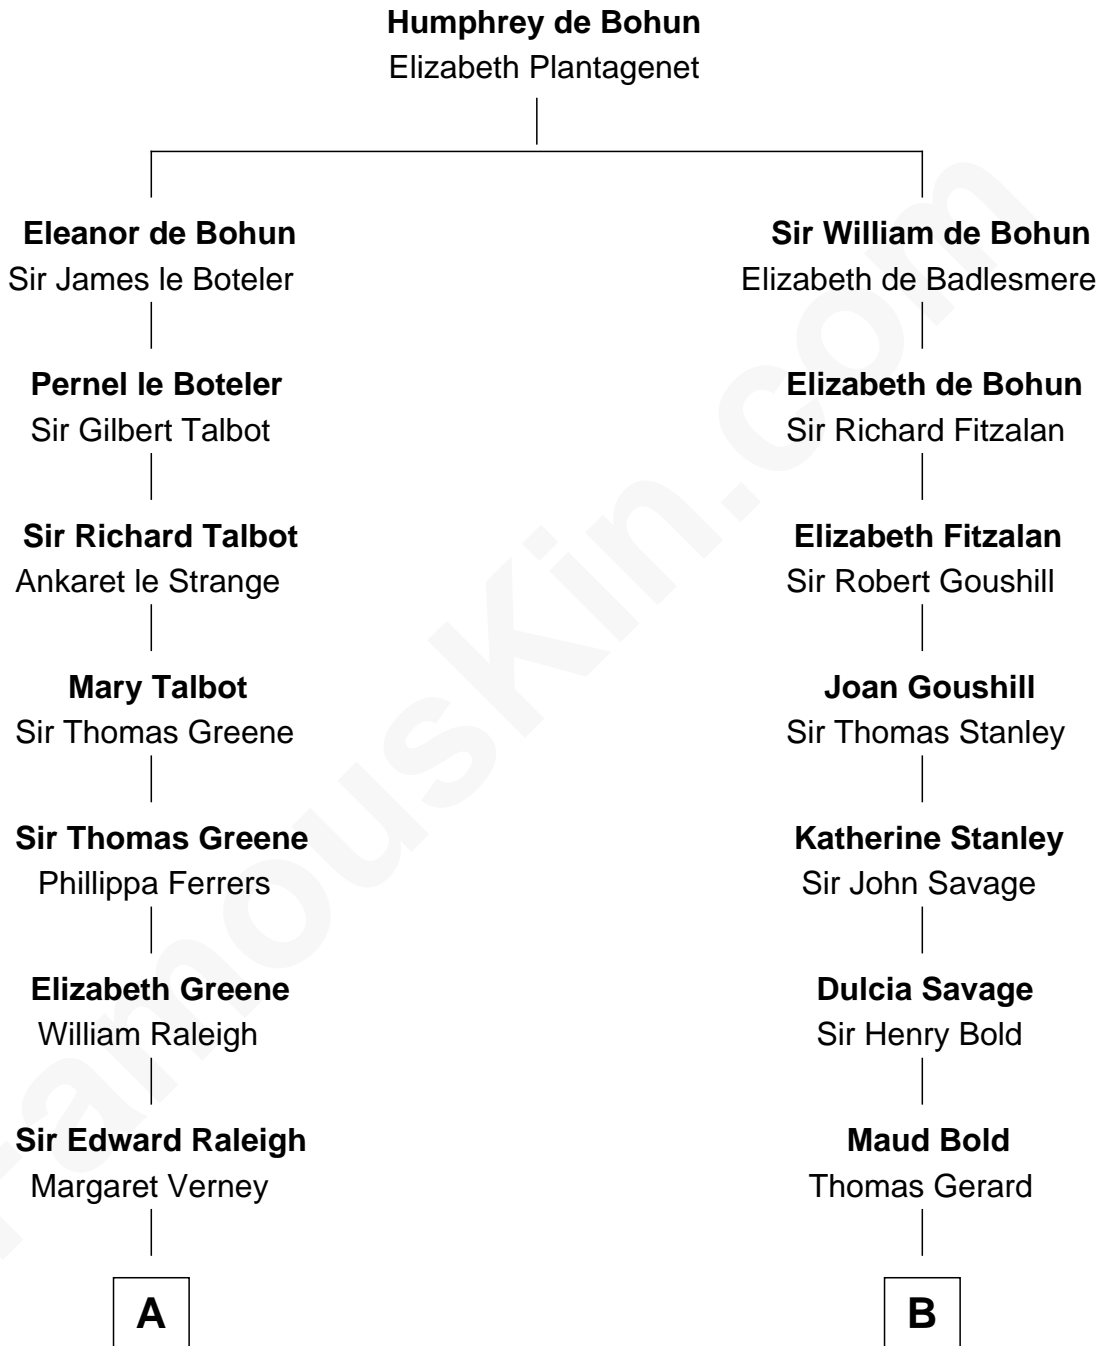

FamousKin.com

Relationship Chart of Lucretia (Rudolph) Garfield

First Lady of President James Garfield

13th cousin 5 times removed of

Richard Henry Lee

Signer of the Declaration of Independence

C

Arabella Greene Mason

Zebulon Rudolph

Lucretia (Rudolph) Garfield

First Lady of James Garfield

FamousKin.com