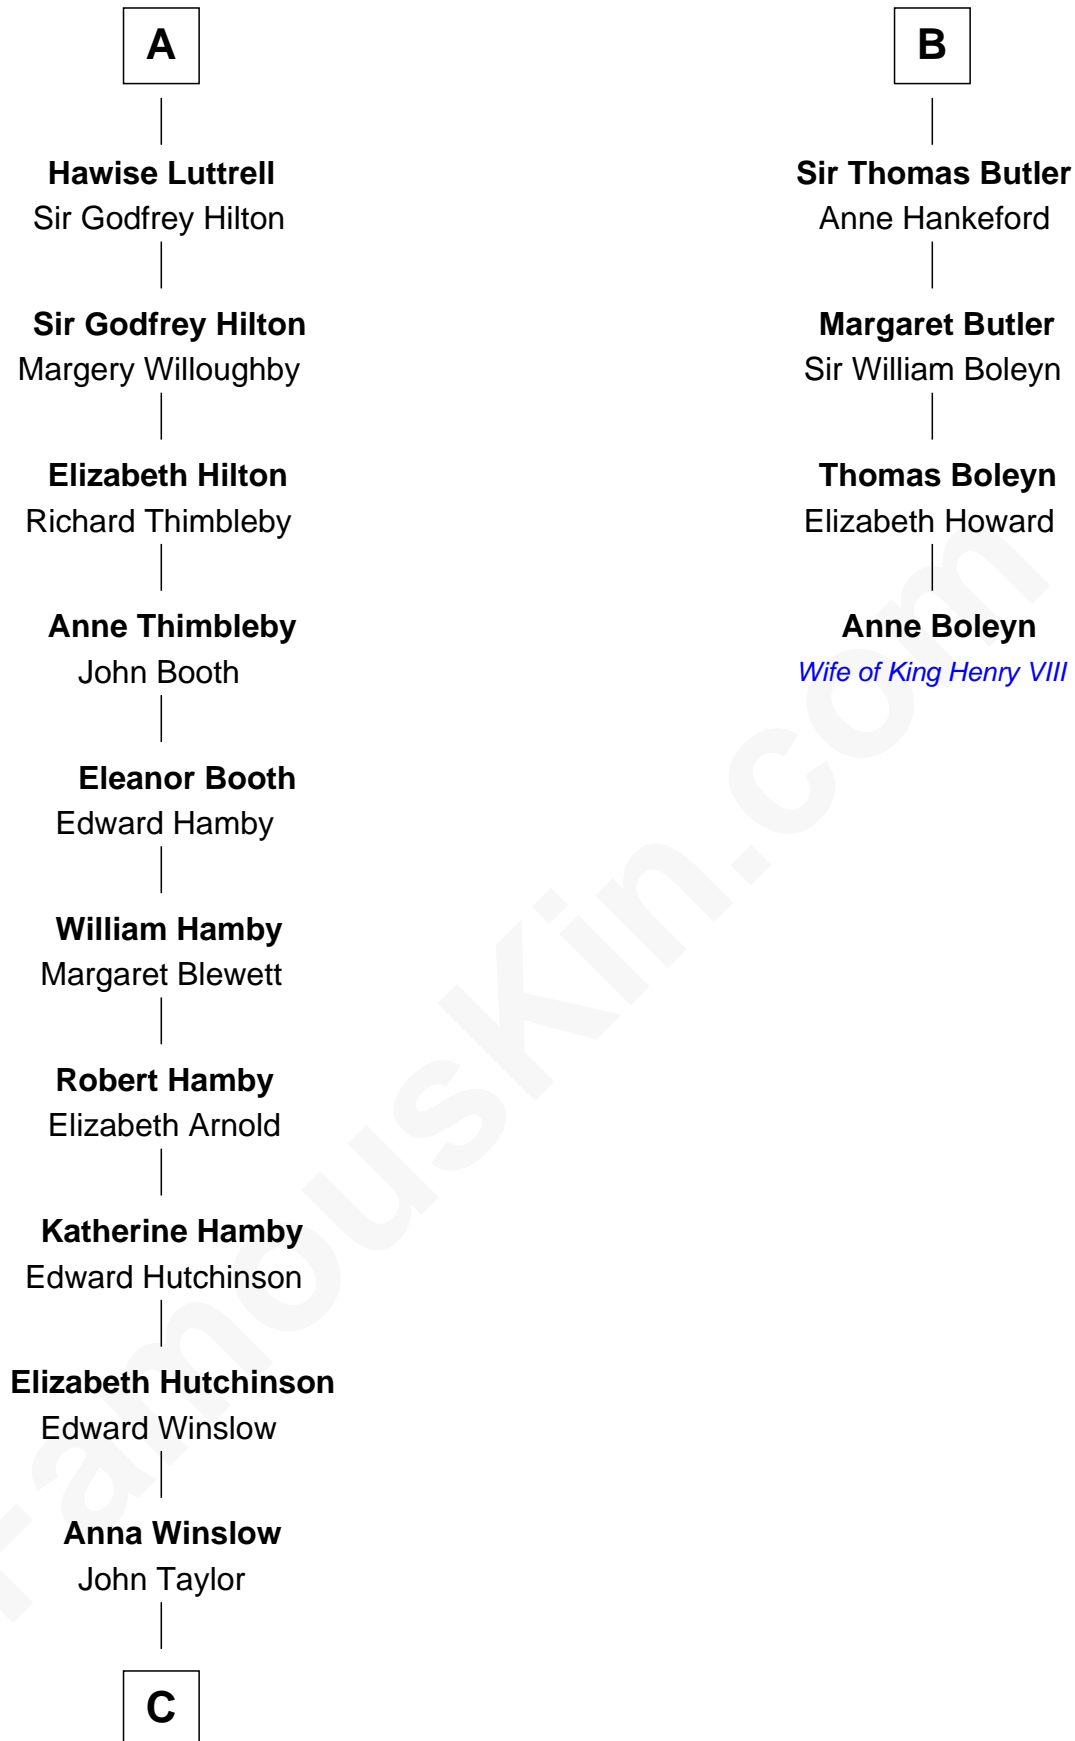

## Relationship Chart of Lucretia (Rudolph) Garfield

*First Lady of President James Garfield*

10th cousin 11 times removed of

**Anne Boleyn**

*2nd Wife of King Henry VIII*

**Roger le Bigod**

Ida de Tony

**C**

—  
**Elizabeth Taylor**  
Nathaniel Greene

—  
**John Greene**  
Azubah Ward

—  
**Lucretia Greene**  
Elijah Mason

—  
**Arabella Greene Mason**  
Zebulon Rudolph

—  
**Lucretia (Rudolph) Garfield**  
*First Lady of James Garfield*