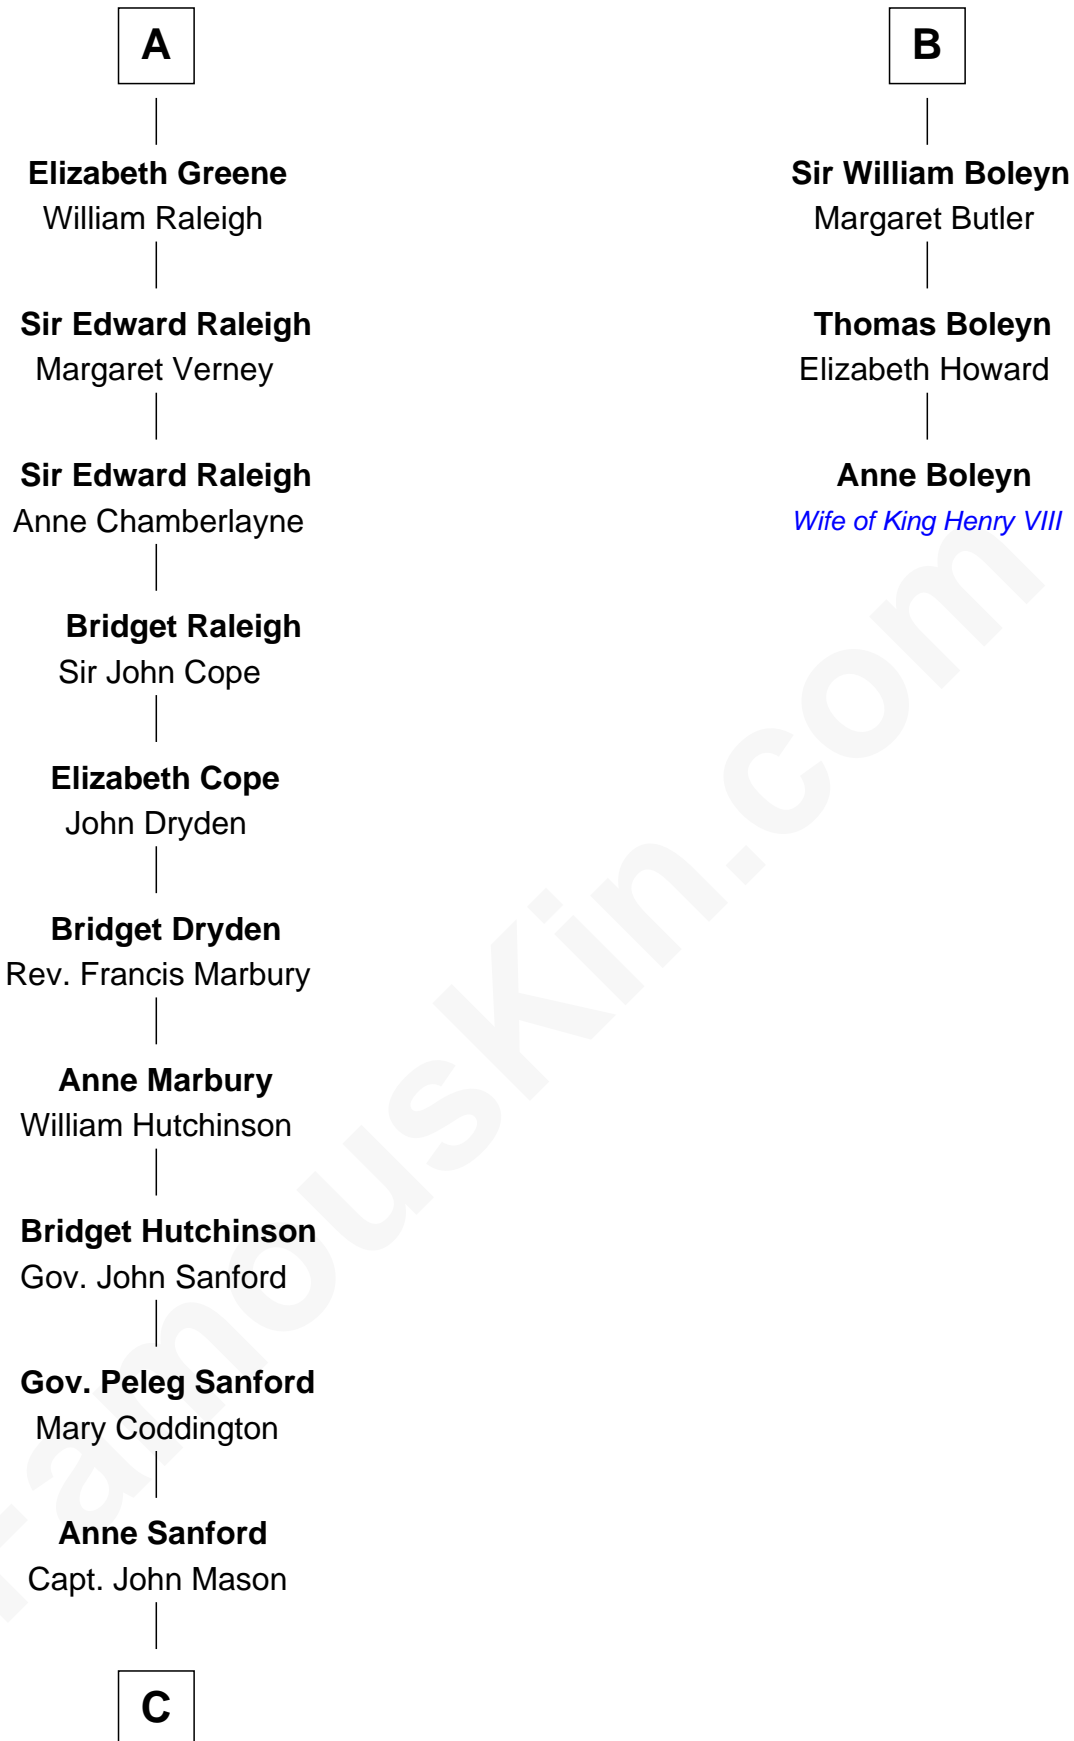

**FamousKin.com**  
**Relationship Chart of**  
**Lucretia (Rudolph) Garfield**  
*First Lady of President James Garfield*

9th cousin 11 times removed of

**Anne Boleyn**  
*2nd Wife of King Henry VIII*

FamousKin.com