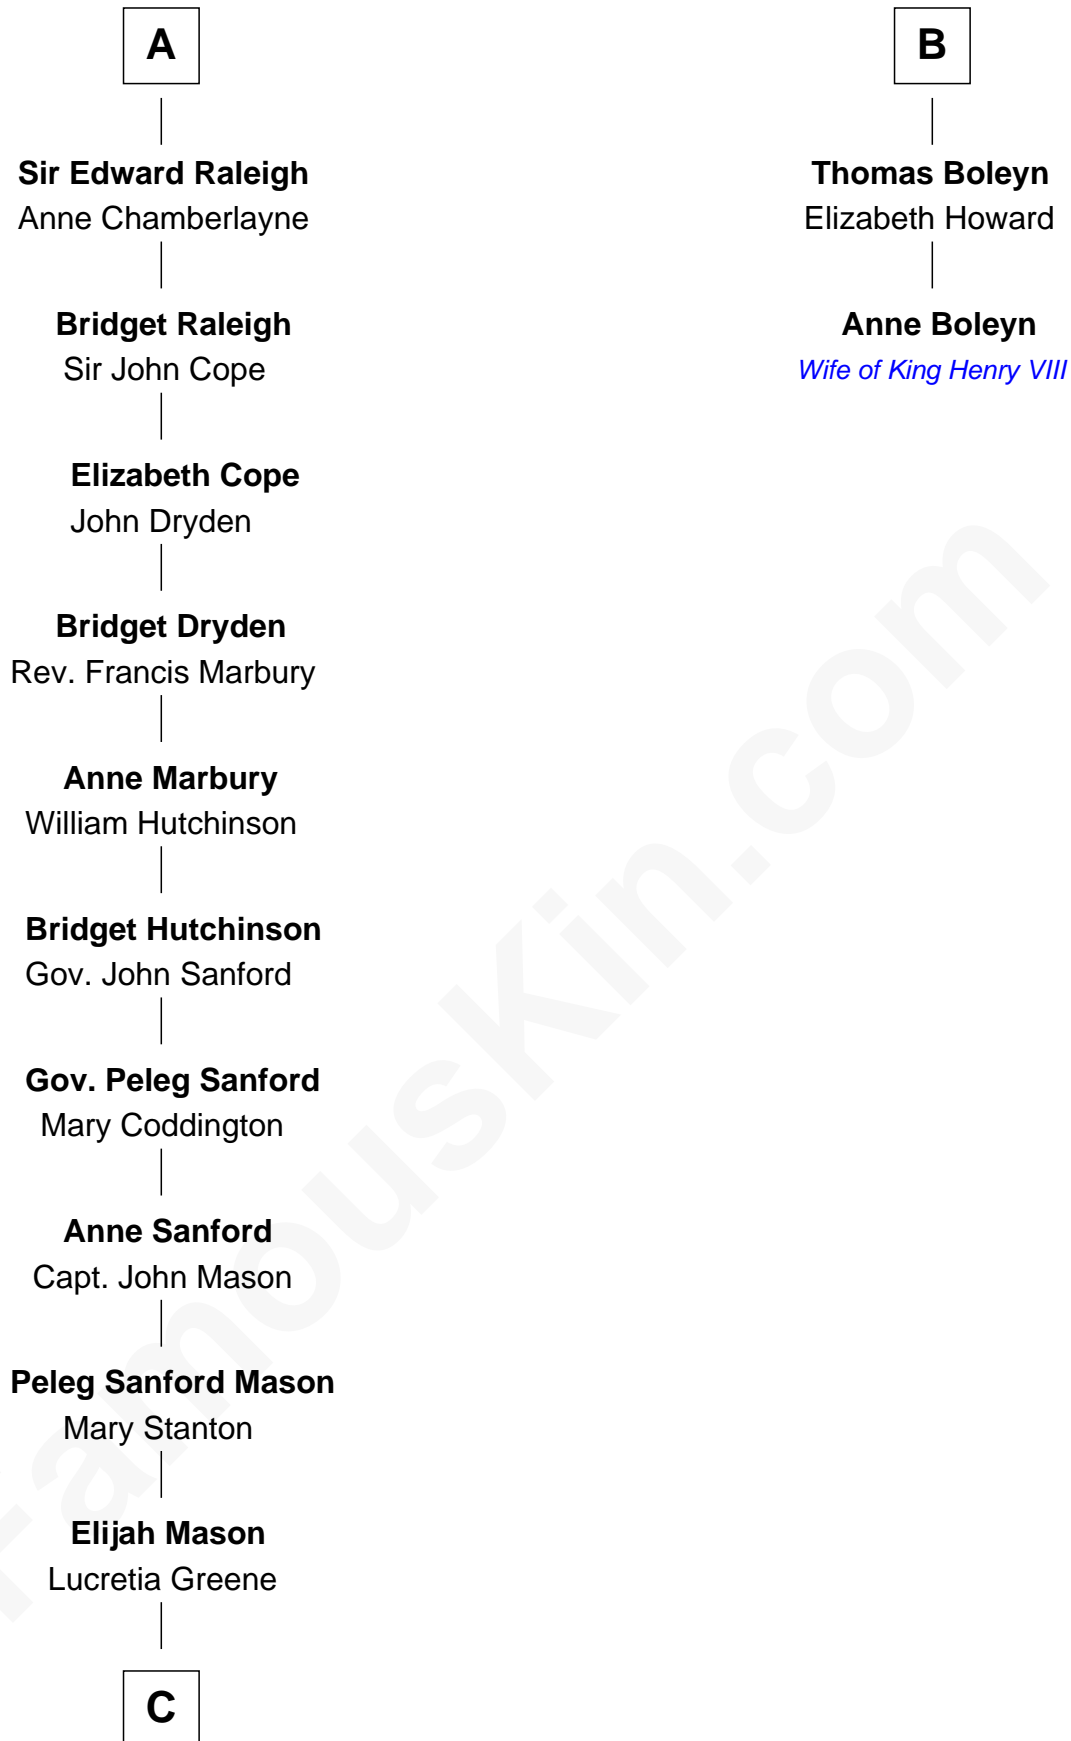

FamousKin.com
Relationship Chart of
Lucretia (Rudolph) Garfield
First Lady of President James Garfield

8th cousin 10 times removed of

Anne Boleyn
2nd Wife of King Henry VIII

C

Arabella Greene Mason

Zebulon Rudolph

Lucretia (Rudolph) Garfield

First Lady of James Garfield

FamousKin.com