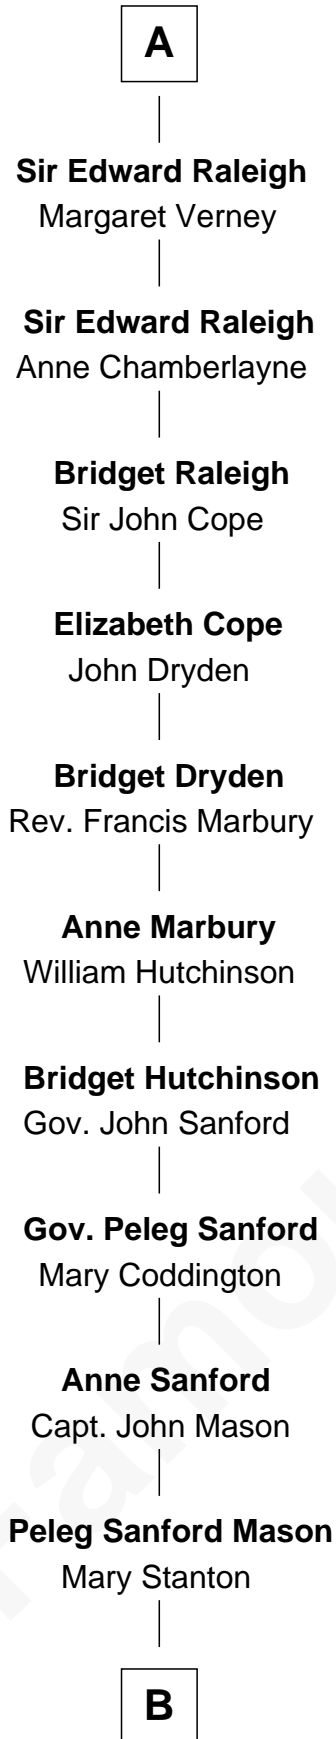

FamousKin.com
Relationship Chart of
Lucretia (Rudolph) Garfield
First Lady of President James Garfield

7th cousin 12 times removed of

Anne Boleyn
2nd Wife of King Henry VIII

B

—
Elijah Mason
Lucretia Greene

—
Arabella Greene Mason
Zebulon Rudolph

—
Lucretia (Rudolph) Garfield
First Lady of James Garfield

FamousKin.com