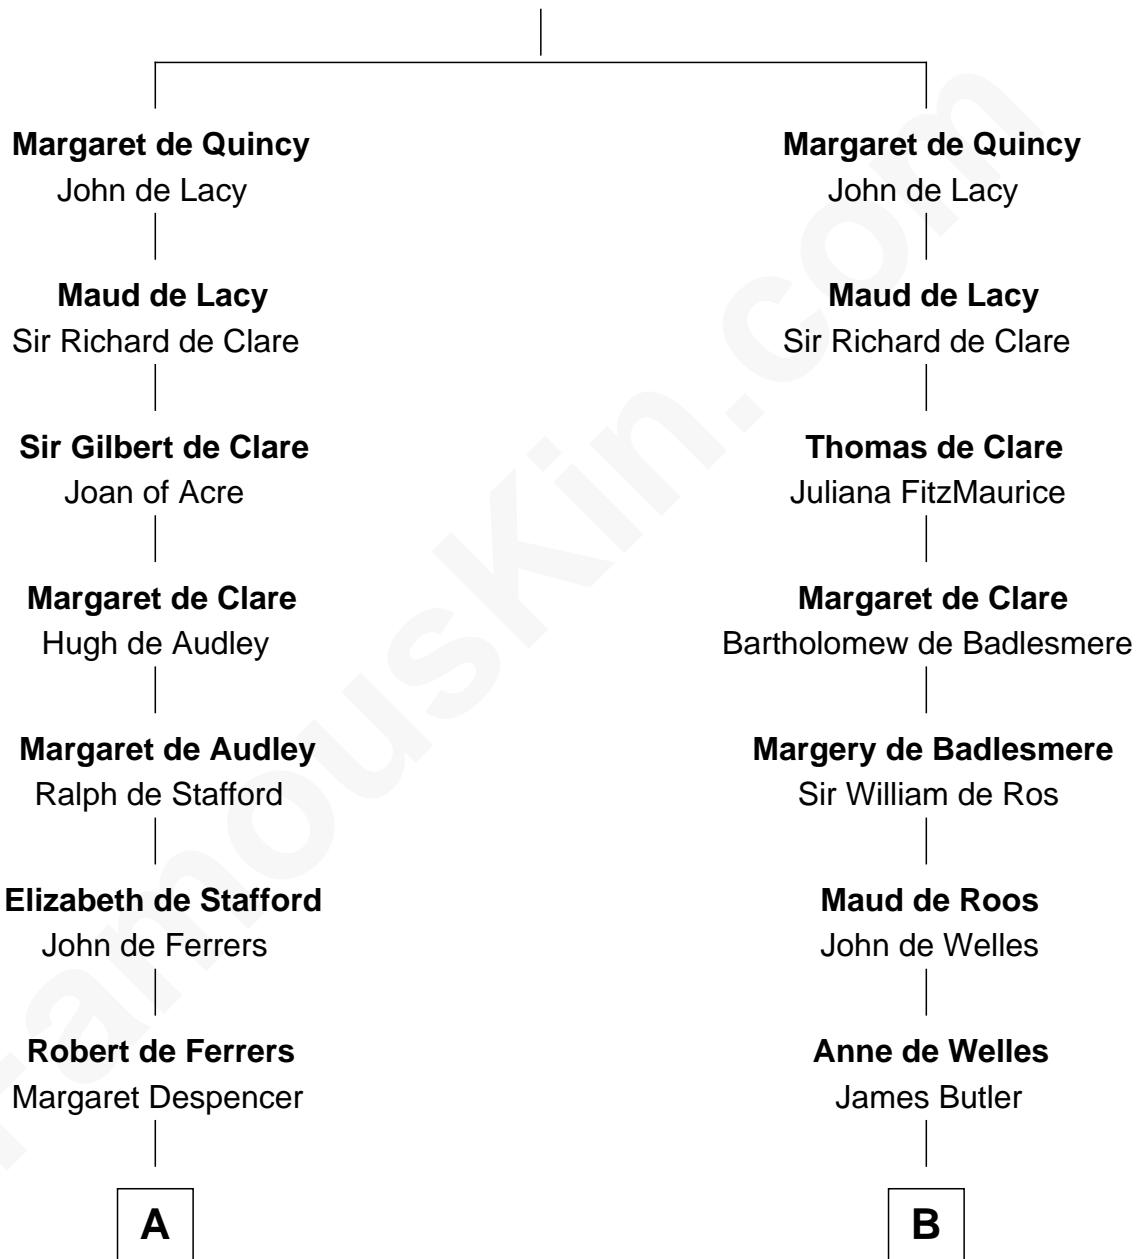

FamousKin.com

Relationship Chart of Lucretia (Rudolph) Garfield

First Lady of President James Garfield

11th cousin 10 times removed of

Anne Boleyn

2nd Wife of King Henry VIII

Sir Robert II de Quincy

Hawise of Chester

C

Anne Sanford
Capt. John Mason

Peleg Sanford Mason
Mary Stanton

Elijah Mason
Lucretia Greene

Arabella Greene Mason
Zebulon Rudolph

Lucretia (Rudolph) Garfield
First Lady of James Garfield

FamousKin.com