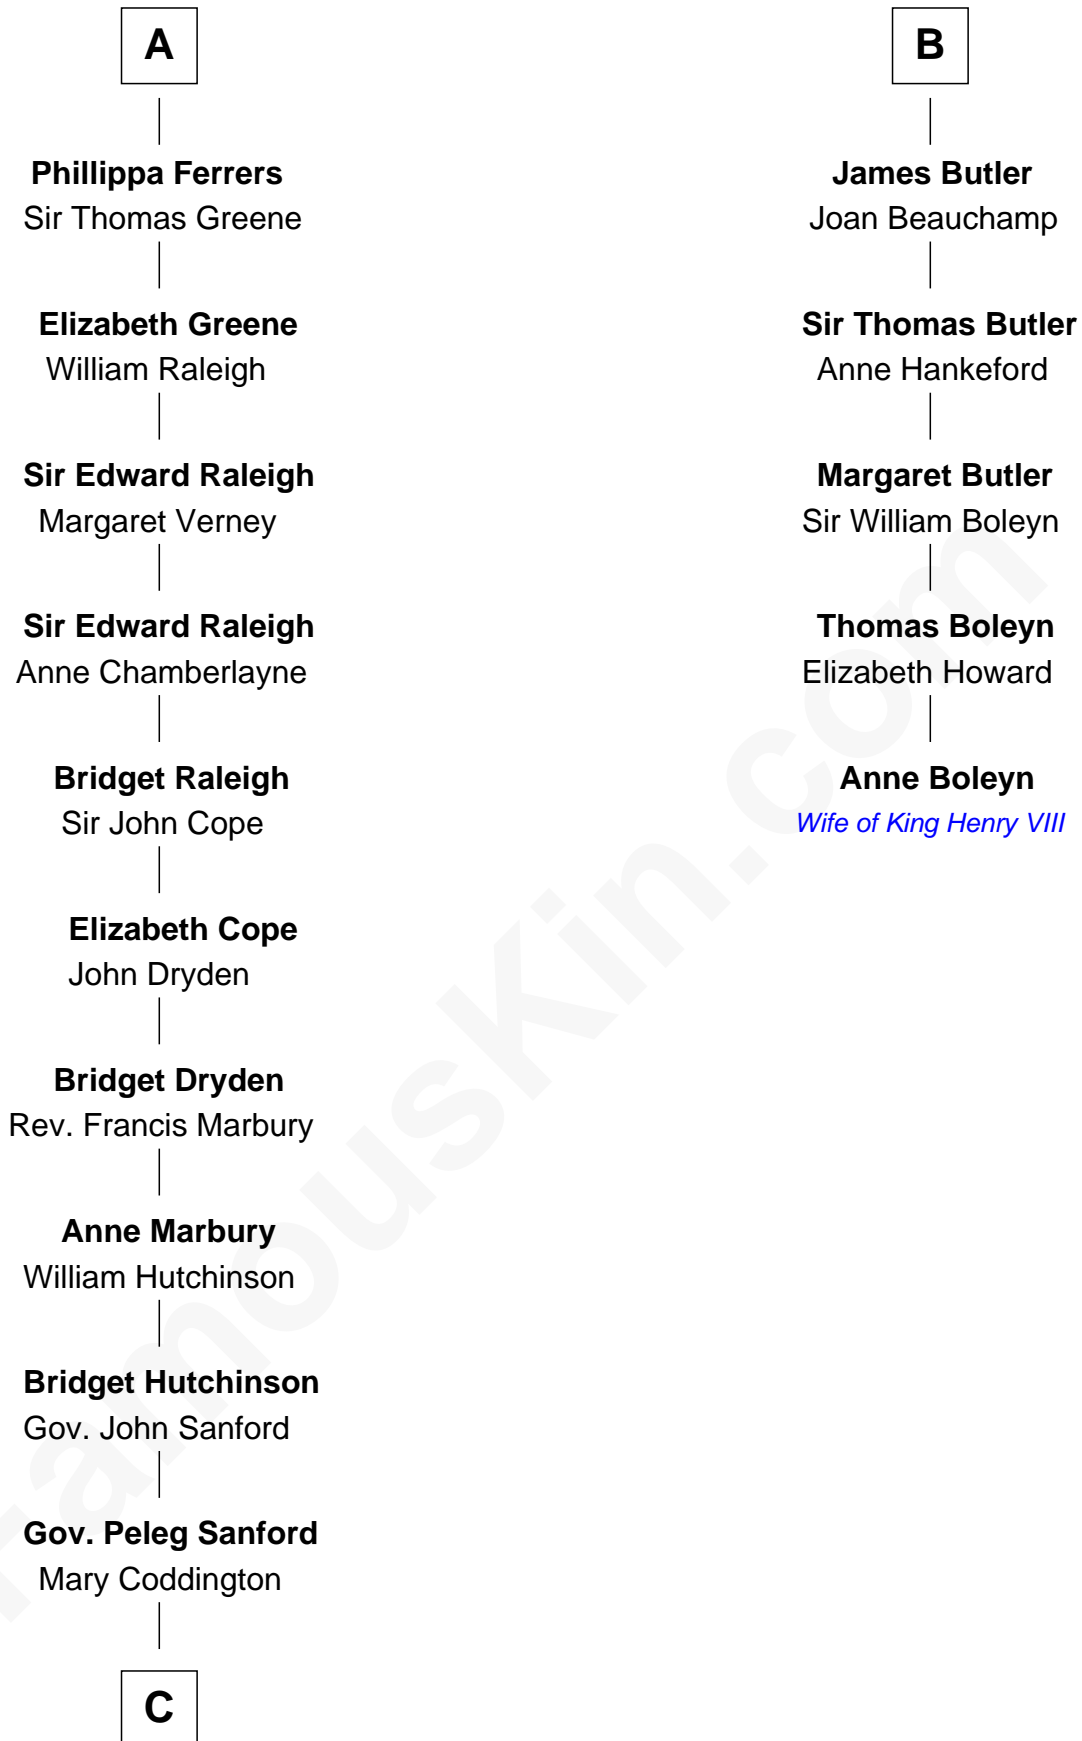

FamousKin.com

Relationship Chart of Lucretia (Rudolph) Garfield

First Lady of President James Garfield

11th cousin 10 times removed of

Anne Boleyn

2nd Wife of King Henry VIII

Sir Robert II de Quincy

Hawise of Chester

C

Anne Sanford
Capt. John Mason

Peleg Sanford Mason
Mary Stanton

Elijah Mason
Lucretia Greene

Arabella Greene Mason
Zebulon Rudolph

Lucretia (Rudolph) Garfield
First Lady of James Garfield

FamousKin.com