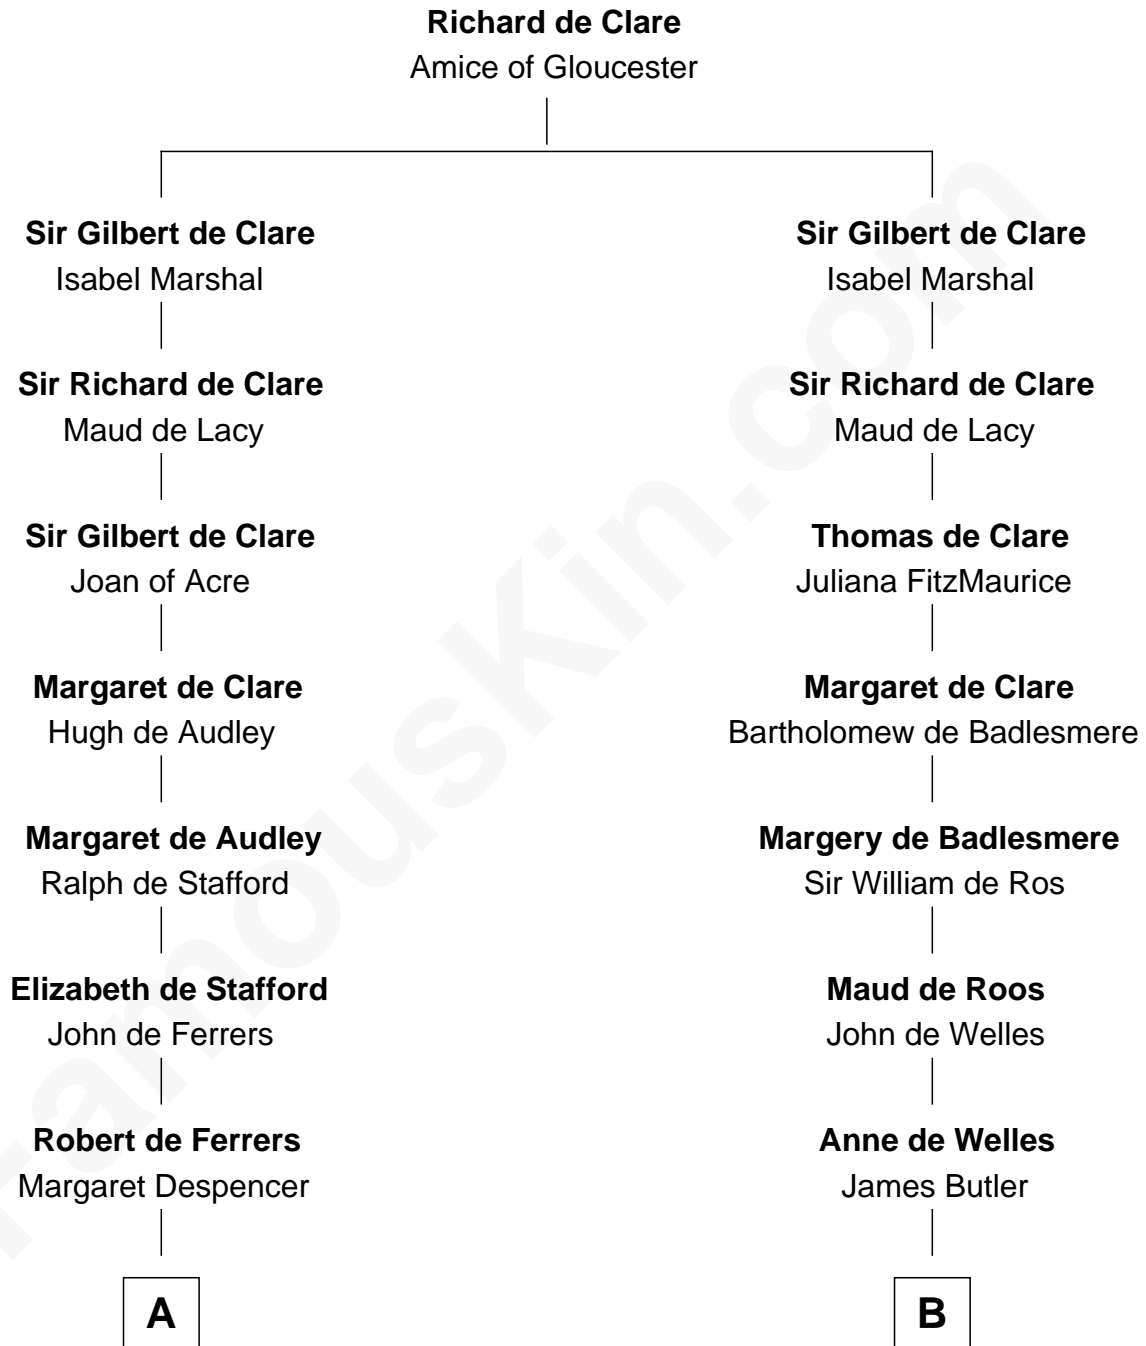

FamousKin.com

Relationship Chart of Lucretia (Rudolph) Garfield

First Lady of President James Garfield

11th cousin 10 times removed of

Anne Boleyn

2nd Wife of King Henry VIII

C

Anne Sanford
Capt. John Mason

Peleg Sanford Mason
Mary Stanton

Elijah Mason
Lucretia Greene

Arabella Greene Mason
Zebulon Rudolph

Lucretia (Rudolph) Garfield
First Lady of James Garfield

FamousKin.com