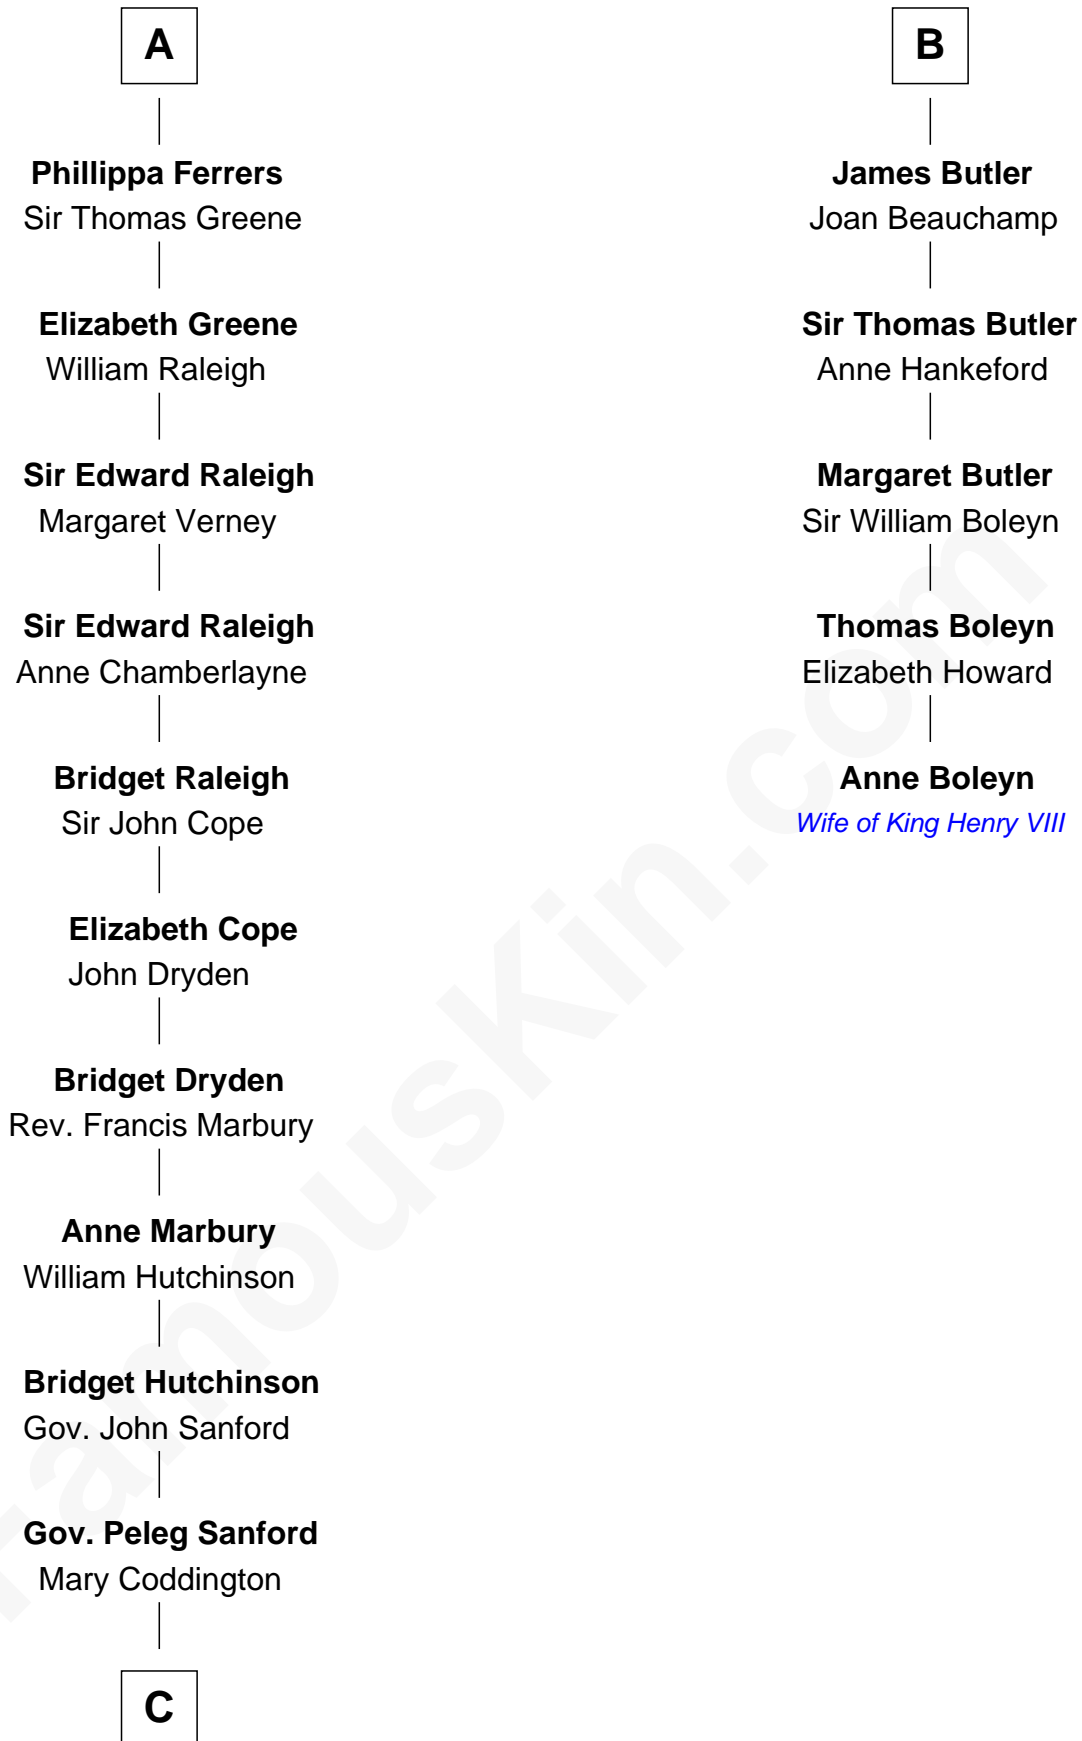

FamousKin.com

Relationship Chart of Lucretia (Rudolph) Garfield

First Lady of President James Garfield

11th cousin 10 times removed of

Anne Boleyn

2nd Wife of King Henry VIII

C

Anne Sanford
Capt. John Mason

Peleg Sanford Mason
Mary Stanton

Elijah Mason
Lucretia Greene

Arabella Greene Mason
Zebulon Rudolph

Lucretia (Rudolph) Garfield
First Lady of James Garfield

FamousKin.com