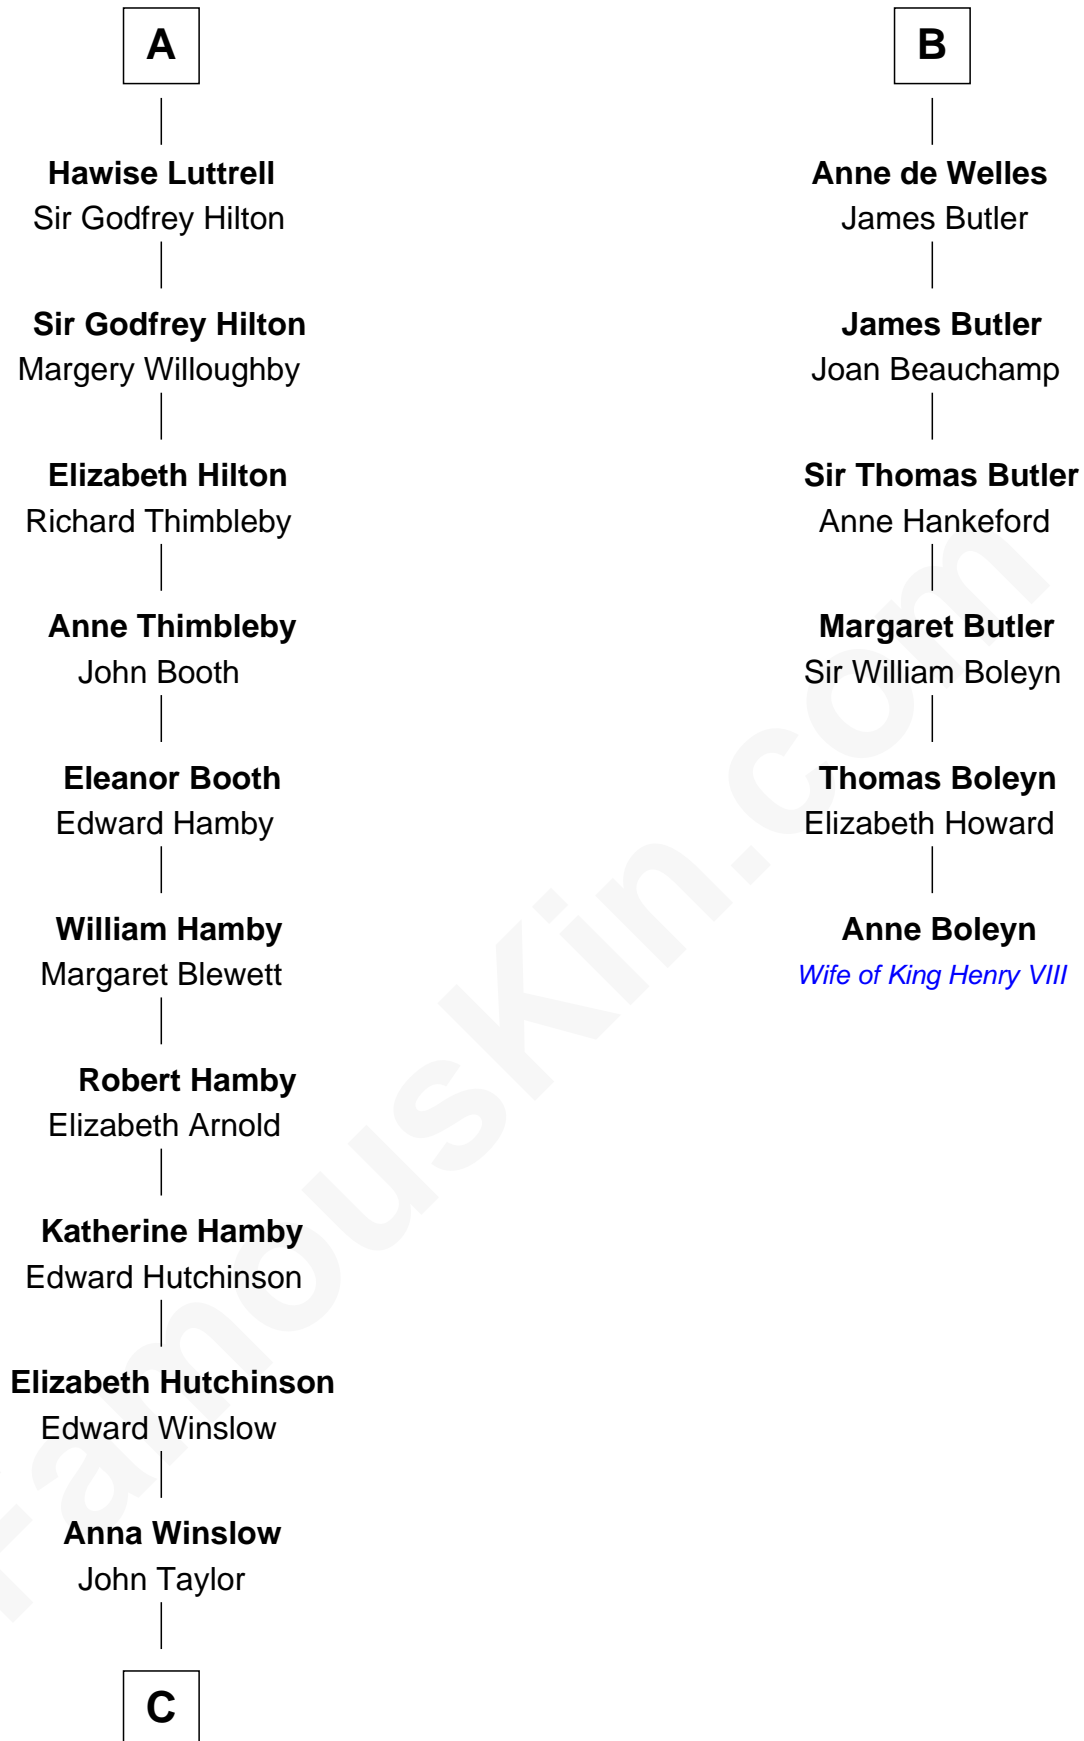

FamousKin.com

Relationship Chart of Lucretia (Rudolph) Garfield

First Lady of President James Garfield

12th cousin 9 times removed of

Anne Boleyn

2nd Wife of King Henry VIII

C

—
Elizabeth Taylor
Nathaniel Greene

—
John Greene
Azubah Ward

—
Lucretia Greene
Elijah Mason

—
Arabella Greene Mason
Zebulon Rudolph

—
Lucretia (Rudolph) Garfield
First Lady of James Garfield

FamousKin.com