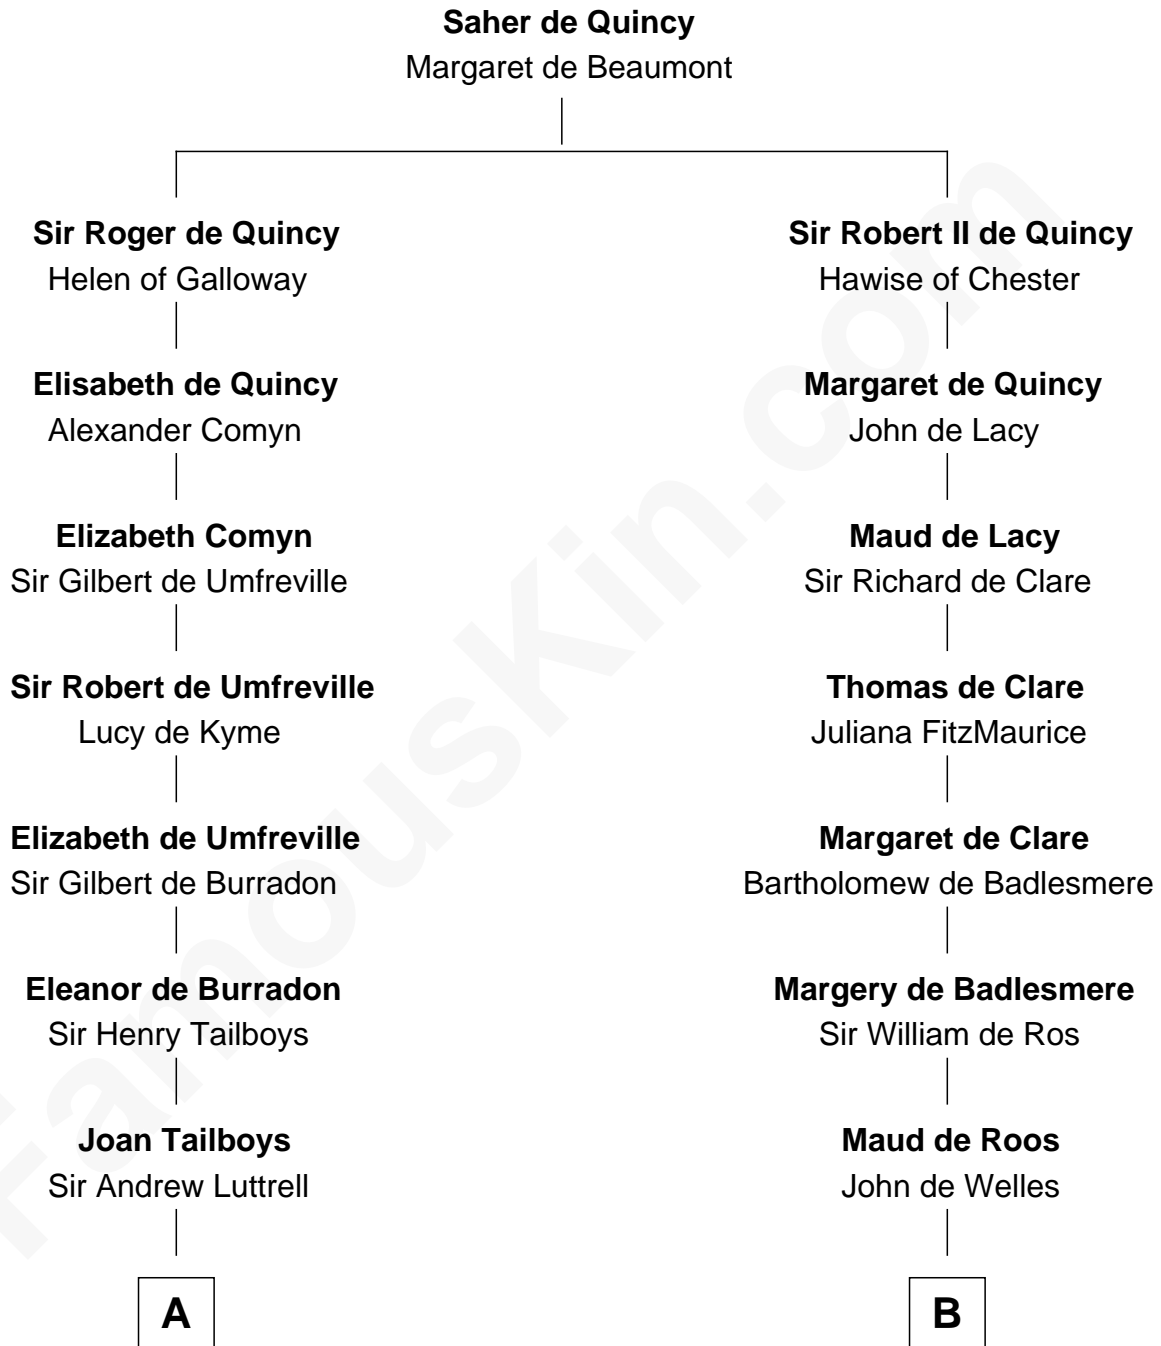

FamousKin.com

Relationship Chart of Lucretia (Rudolph) Garfield

First Lady of President James Garfield

12th cousin 9 times removed of

Anne Boleyn

2nd Wife of King Henry VIII

C

—
Elizabeth Taylor
Nathaniel Greene

—
John Greene
Azubah Ward

—
Lucretia Greene
Elijah Mason

—
Arabella Greene Mason
Zebulon Rudolph

—
Lucretia (Rudolph) Garfield
First Lady of James Garfield

FamousKin.com