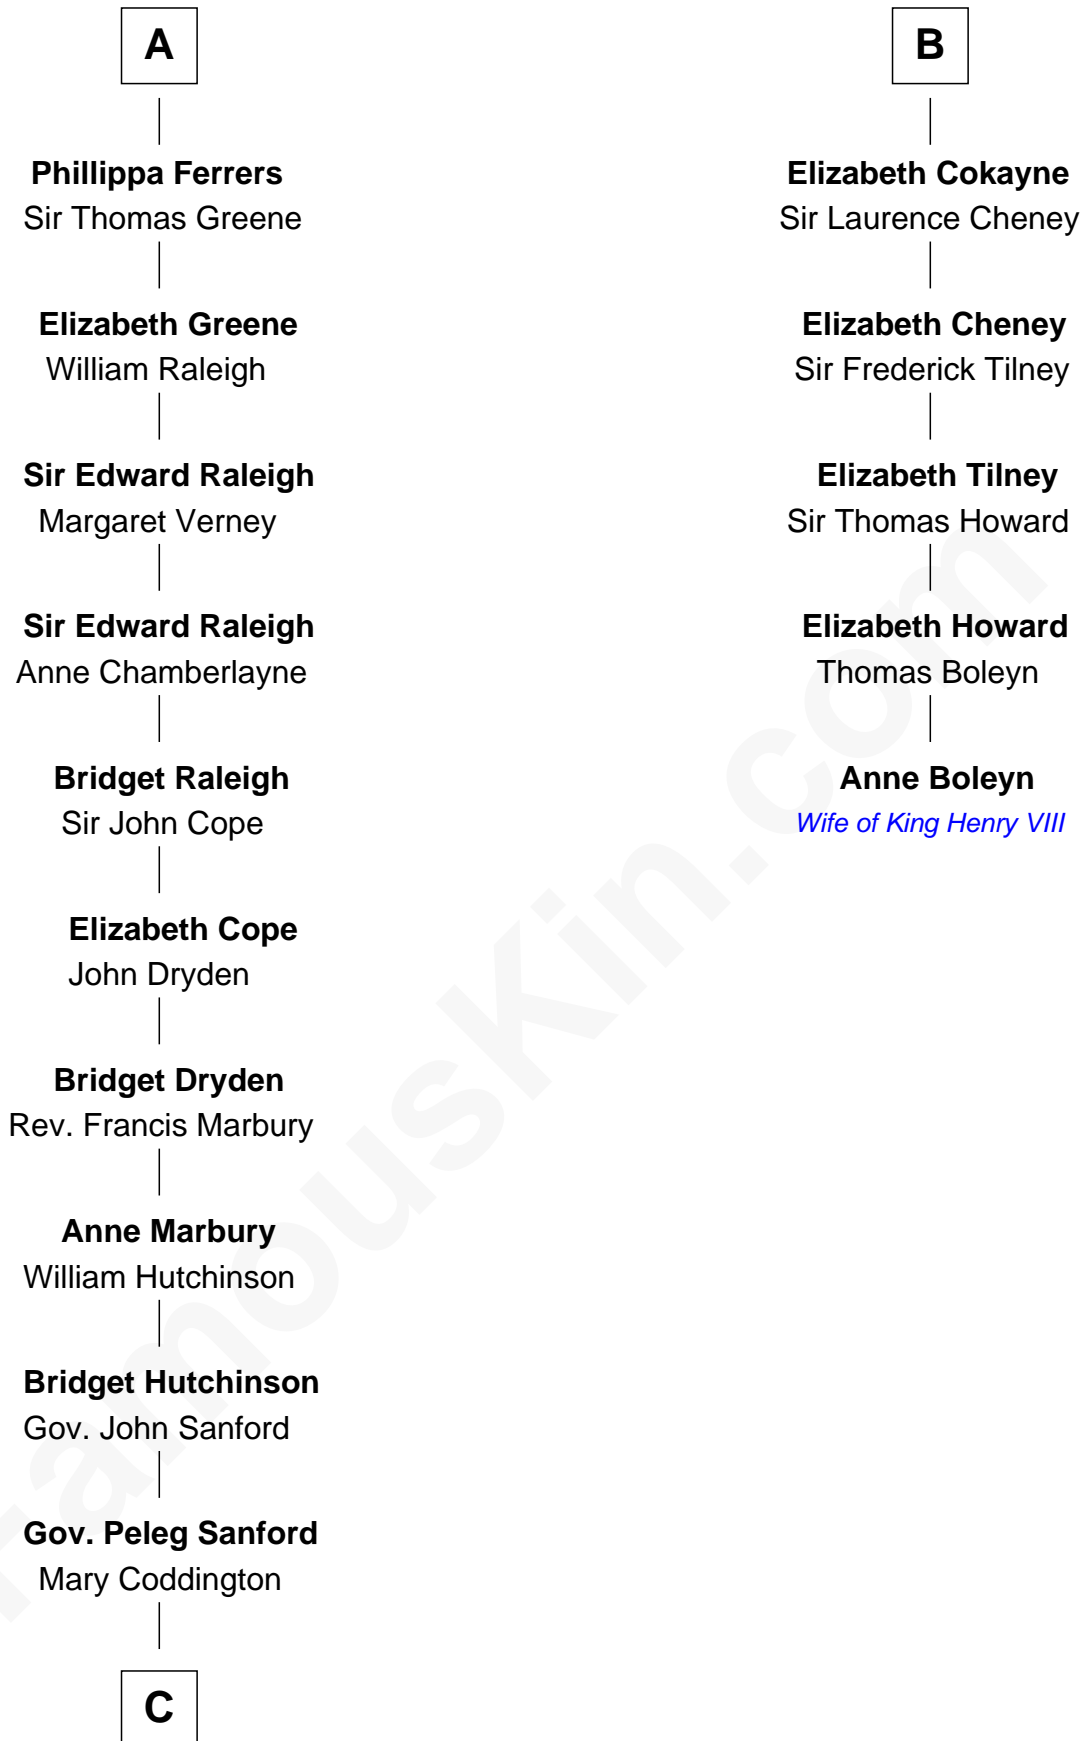

Sir Walter FitzRobert

Ela FitzWalter

William de Odingsells

Ida de Odingsells

Sir Roger de Herdeburgh

Ela Herdeburgh

Sir William de Boteler

Ankaret le Boteler

John le Strange

Eleanor le Strange

Sir Reynold de Grey

Ida Grey

John Cokayne

B

C

Anne Sanford
Capt. John Mason

Peleg Sanford Mason
Mary Stanton

Elijah Mason
Lucretia Greene

Arabella Greene Mason
Zebulon Rudolph

Lucretia (Rudolph) Garfield
First Lady of James Garfield

FamousKin.com