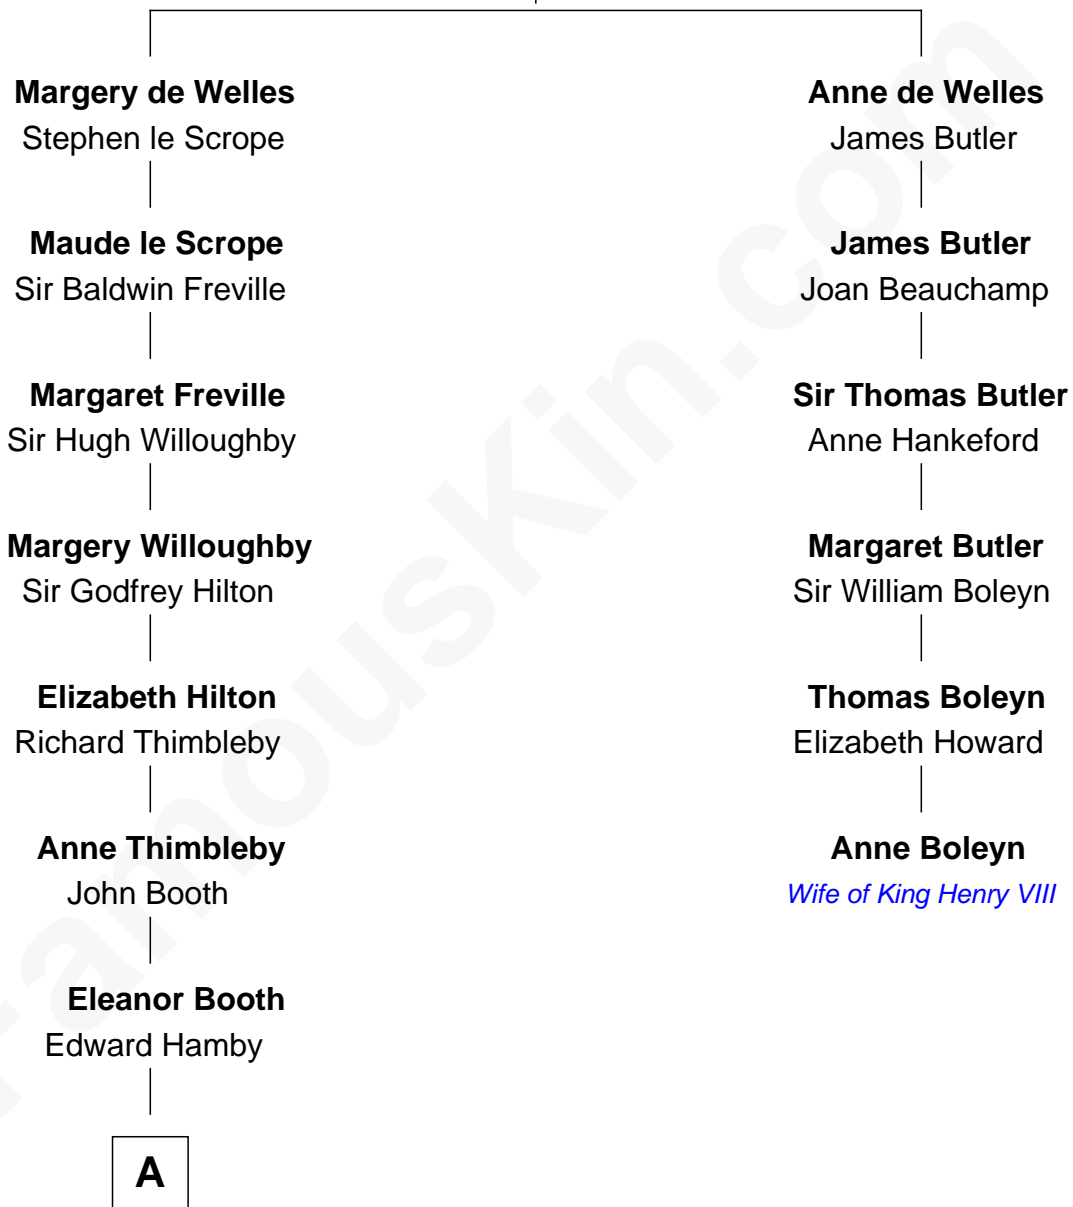

## Relationship Chart of Lucretia (Rudolph) Garfield

*First Lady of President James Garfield*

5th cousin 11 times removed of

**Anne Boleyn**

*2nd Wife of King Henry VIII*

**John de Welles**

Maud de Roos

**A**

**William Hamby**  
Margaret Blewett

**Robert Hamby**  
Elizabeth Arnold

**Katherine Hamby**  
Edward Hutchinson

**Elizabeth Hutchinson**  
Edward Winslow

**Anna Winslow**  
John Taylor

**Elizabeth Taylor**  
Nathaniel Greene

**John Greene**  
Azubah Ward

**Lucretia Greene**  
Elijah Mason

**Arabella Greene Mason**  
Zebulon Rudolph

**Lucretia (Rudolph) Garfield**  
*First Lady of James Garfield*