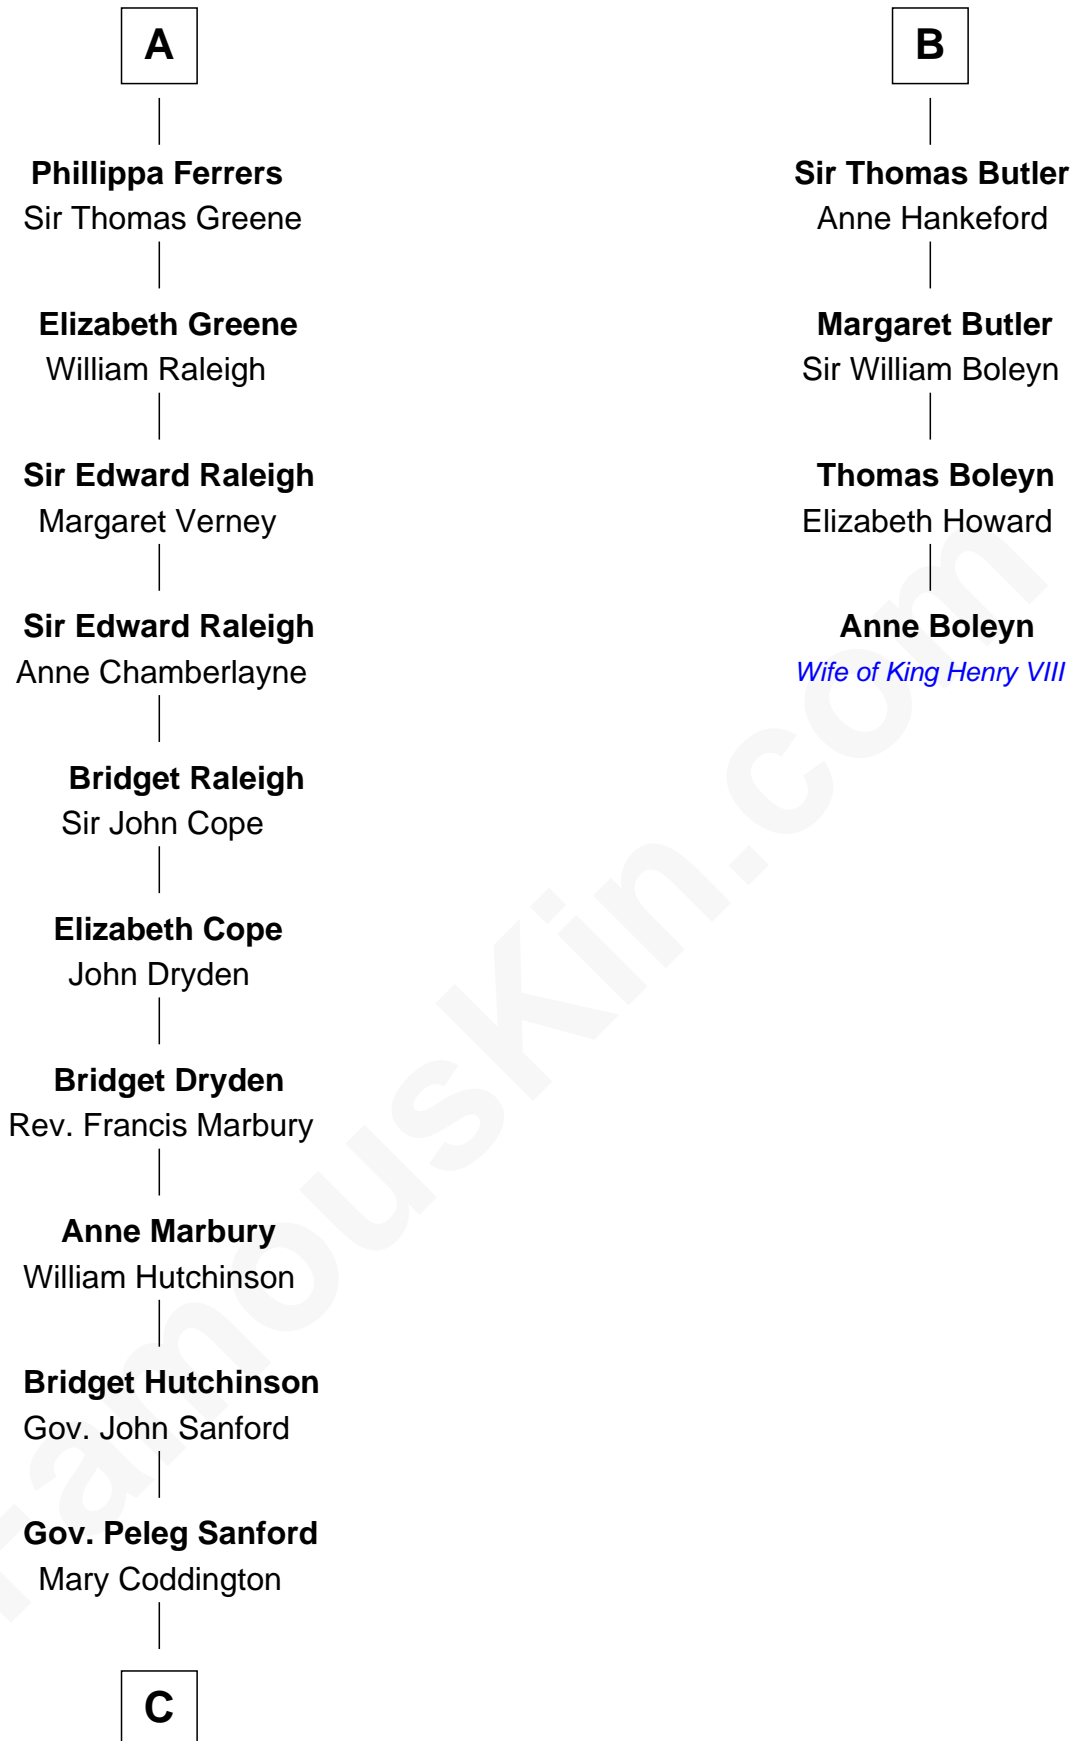

## Relationship Chart of Lucretia (Rudolph) Garfield

*First Lady of President James Garfield*

10th cousin 11 times removed of

**Anne Boleyn**

*2nd Wife of King Henry VIII*

FamousKin.com