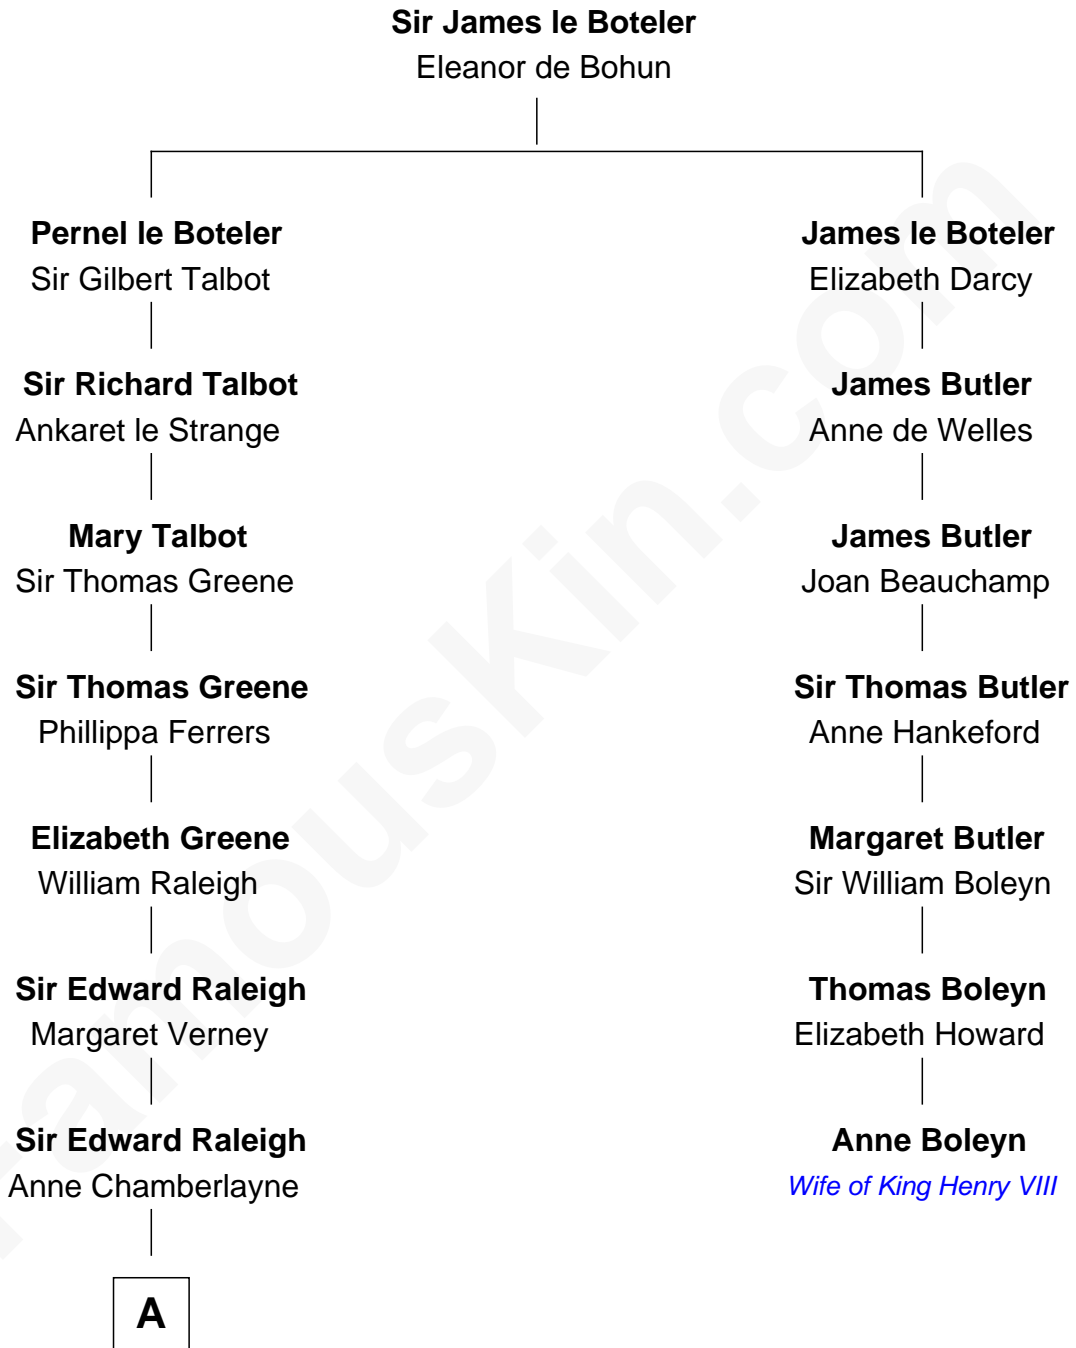

# FamousKin.com

## Relationship Chart of Lucretia (Rudolph) Garfield

*First Lady of President James Garfield*

6th cousin 11 times removed of

**Anne Boleyn**

*2nd Wife of King Henry VIII*

**A**

**Bridget Raleigh**

Sir John Cope