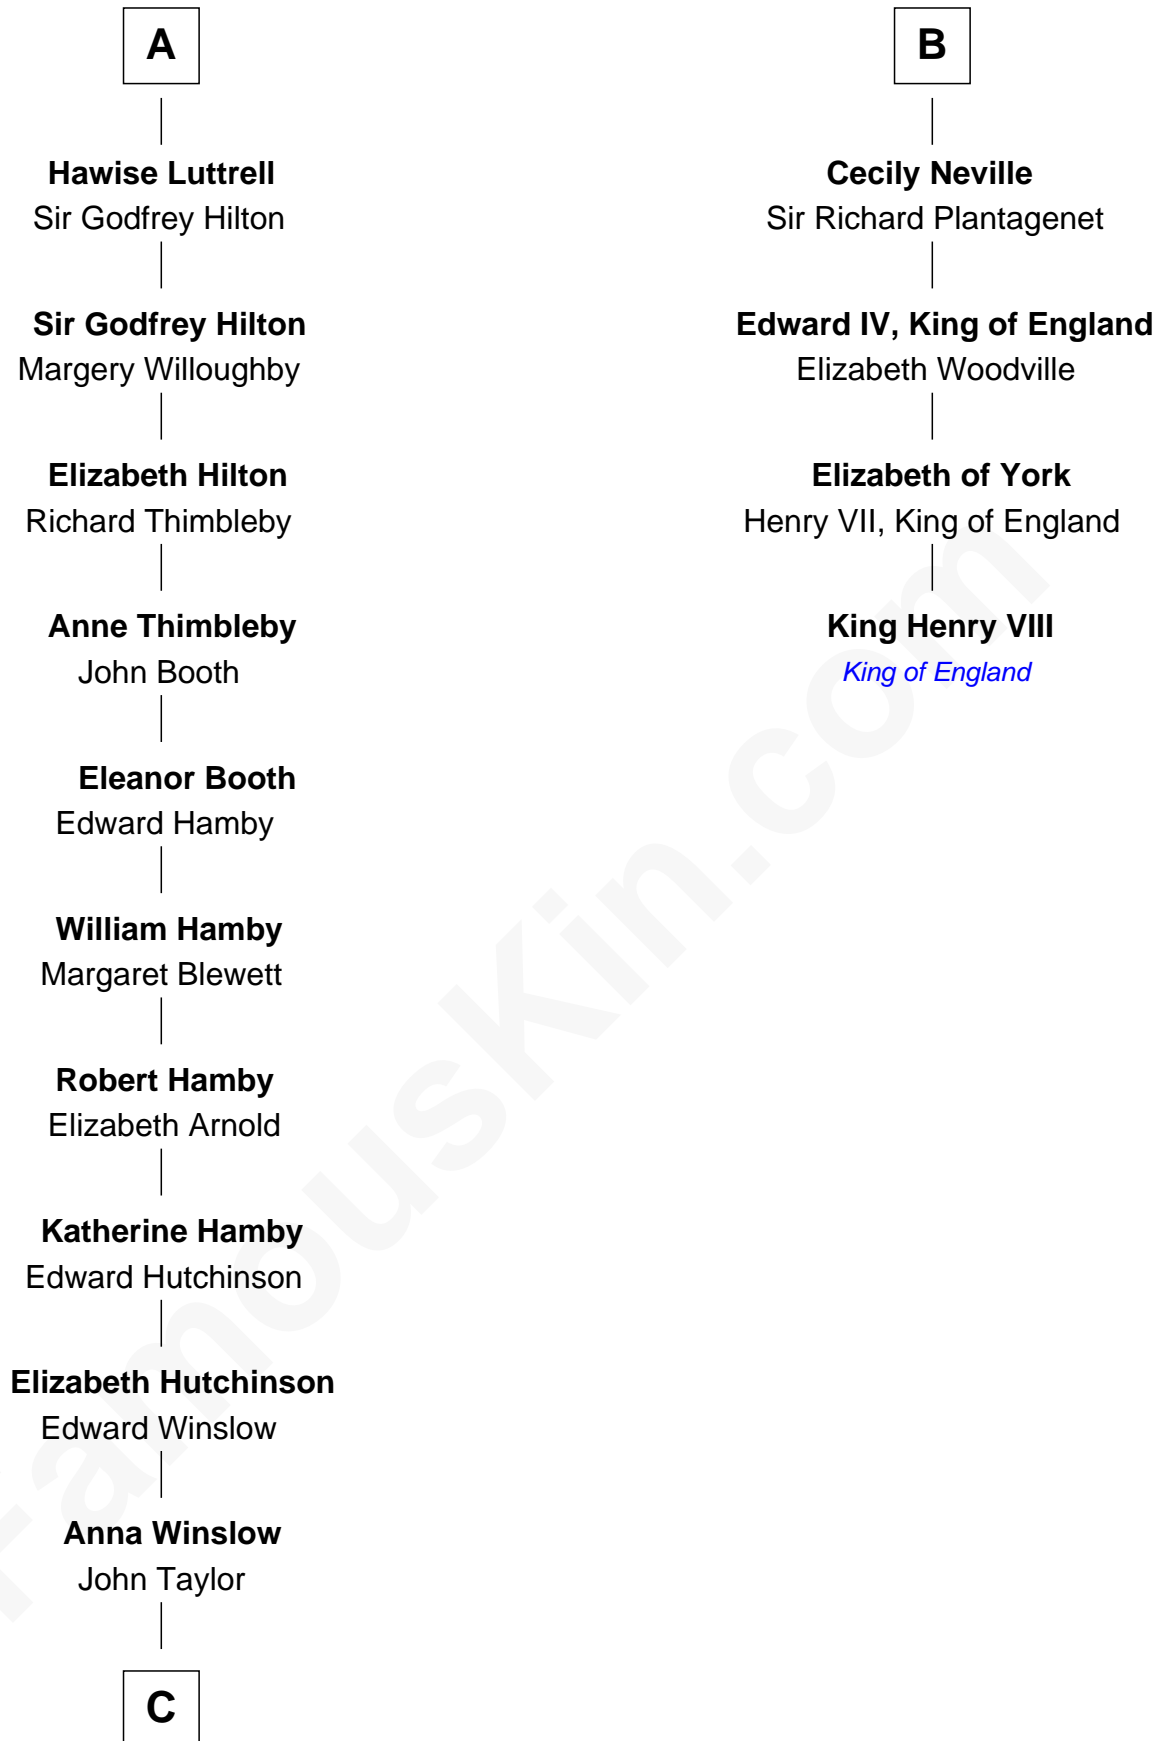

FamousKin.com
Relationship Chart of
Lucretia (Rudolph) Garfield
First Lady of President James Garfield

10th cousin 11 times removed of

King Henry VIII
King of England

Roger le Bigod
 Ida de Tony

C

—
Elizabeth Taylor
Nathaniel Greene

—
John Greene
Azubah Ward

—
Lucretia Greene
Elijah Mason

—
Arabella Greene Mason
Zebulon Rudolph

—
Lucretia (Rudolph) Garfield
First Lady of James Garfield

FamousKin.com