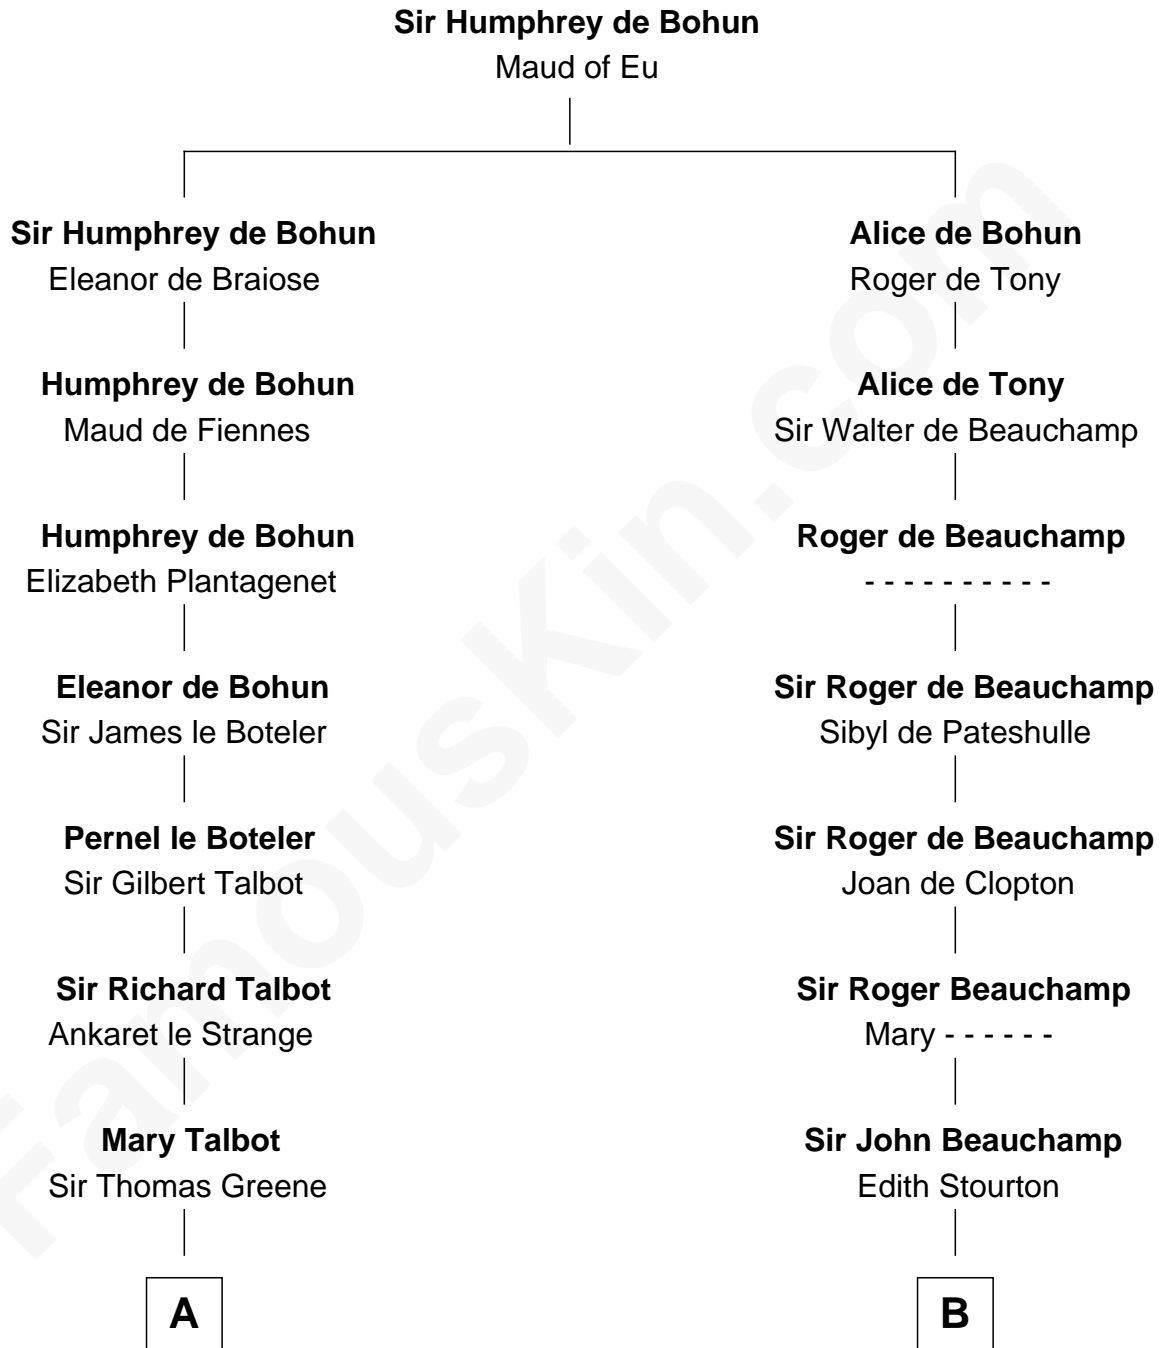

FamousKin.com
Relationship Chart of
Lucretia (Rudolph) Garfield
First Lady of President James Garfield

10th cousin 11 times removed of

King Henry VIII
King of England

C

Anne Sanford
Capt. John Mason

Peleg Sanford Mason
Mary Stanton

Elijah Mason
Lucretia Greene

Arabella Greene Mason
Zebulon Rudolph

Lucretia (Rudolph) Garfield
First Lady of James Garfield

FamousKin.com