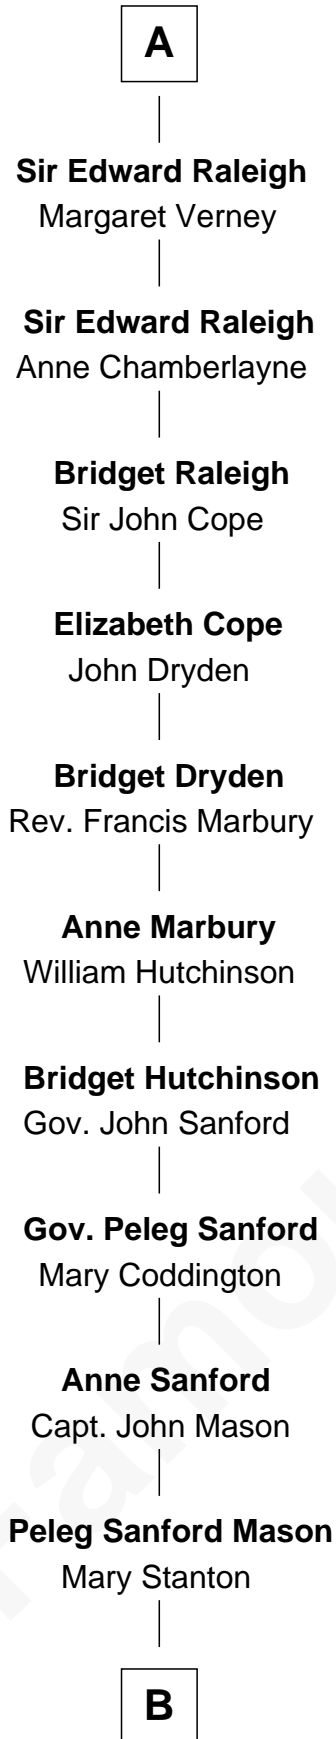

FamousKin.com
Relationship Chart of
Lucretia (Rudolph) Garfield
First Lady of President James Garfield

7th cousin 12 times removed of

King Henry VIII
King of England

B

—
Elijah Mason
Lucretia Greene

—
Arabella Greene Mason
Zebulon Rudolph

—
Lucretia (Rudolph) Garfield
First Lady of James Garfield

FamousKin.com