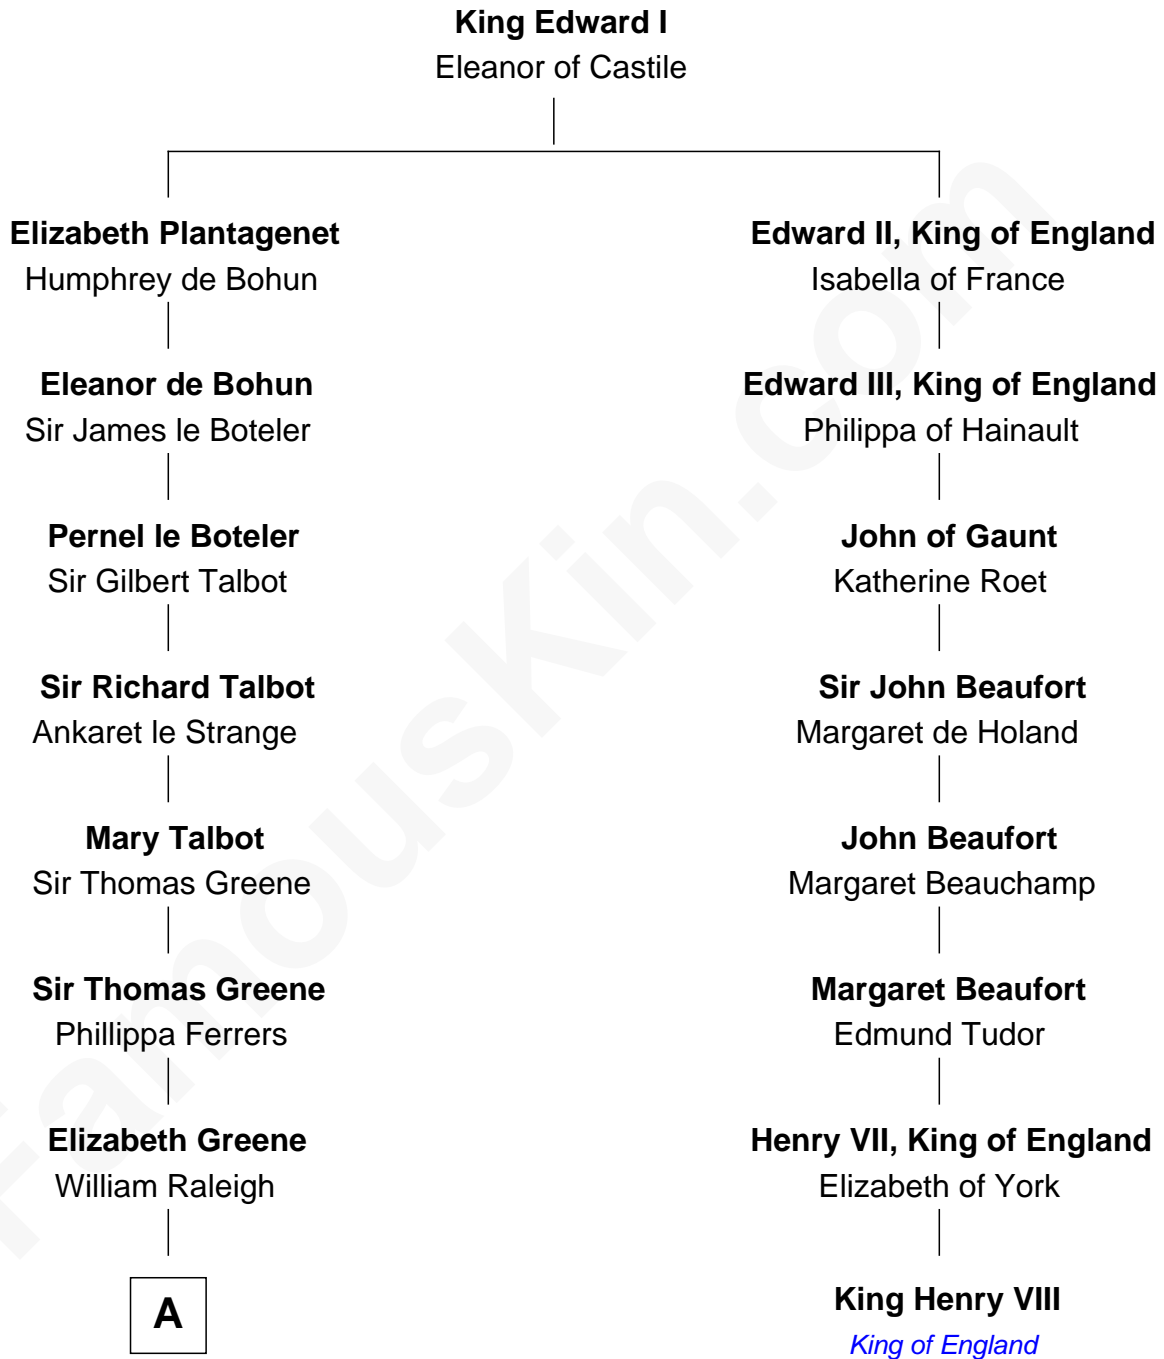

FamousKin.com
Relationship Chart of
Lucretia (Rudolph) Garfield
First Lady of President James Garfield

7th cousin 12 times removed of

King Henry VIII
King of England

B

—
Elijah Mason
Lucretia Greene

—
Arabella Greene Mason
Zebulon Rudolph

—
Lucretia (Rudolph) Garfield
First Lady of James Garfield

FamousKin.com