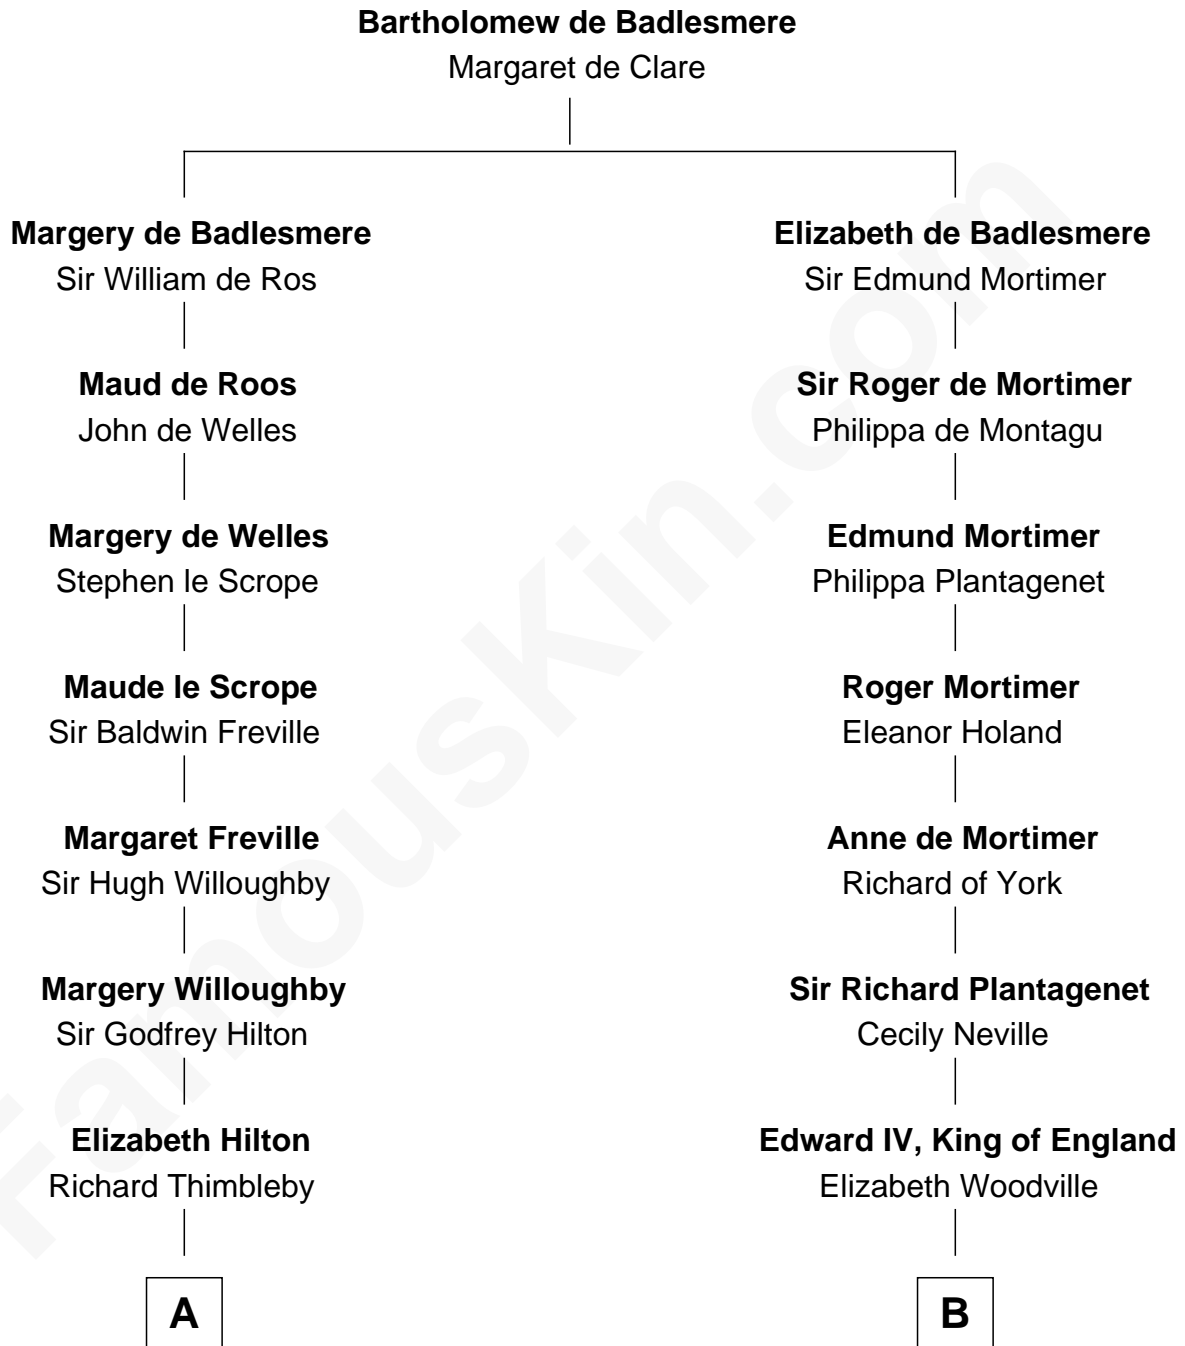

# FamousKin.com

## Relationship Chart of Lucretia (Rudolph) Garfield

*First Lady of President James Garfield*

8th cousin 10 times removed of

**King Henry VIII**  
*King of England*

C

Arabella Greene Mason

Zebulon Rudolph

Lucretia (Rudolph) Garfield