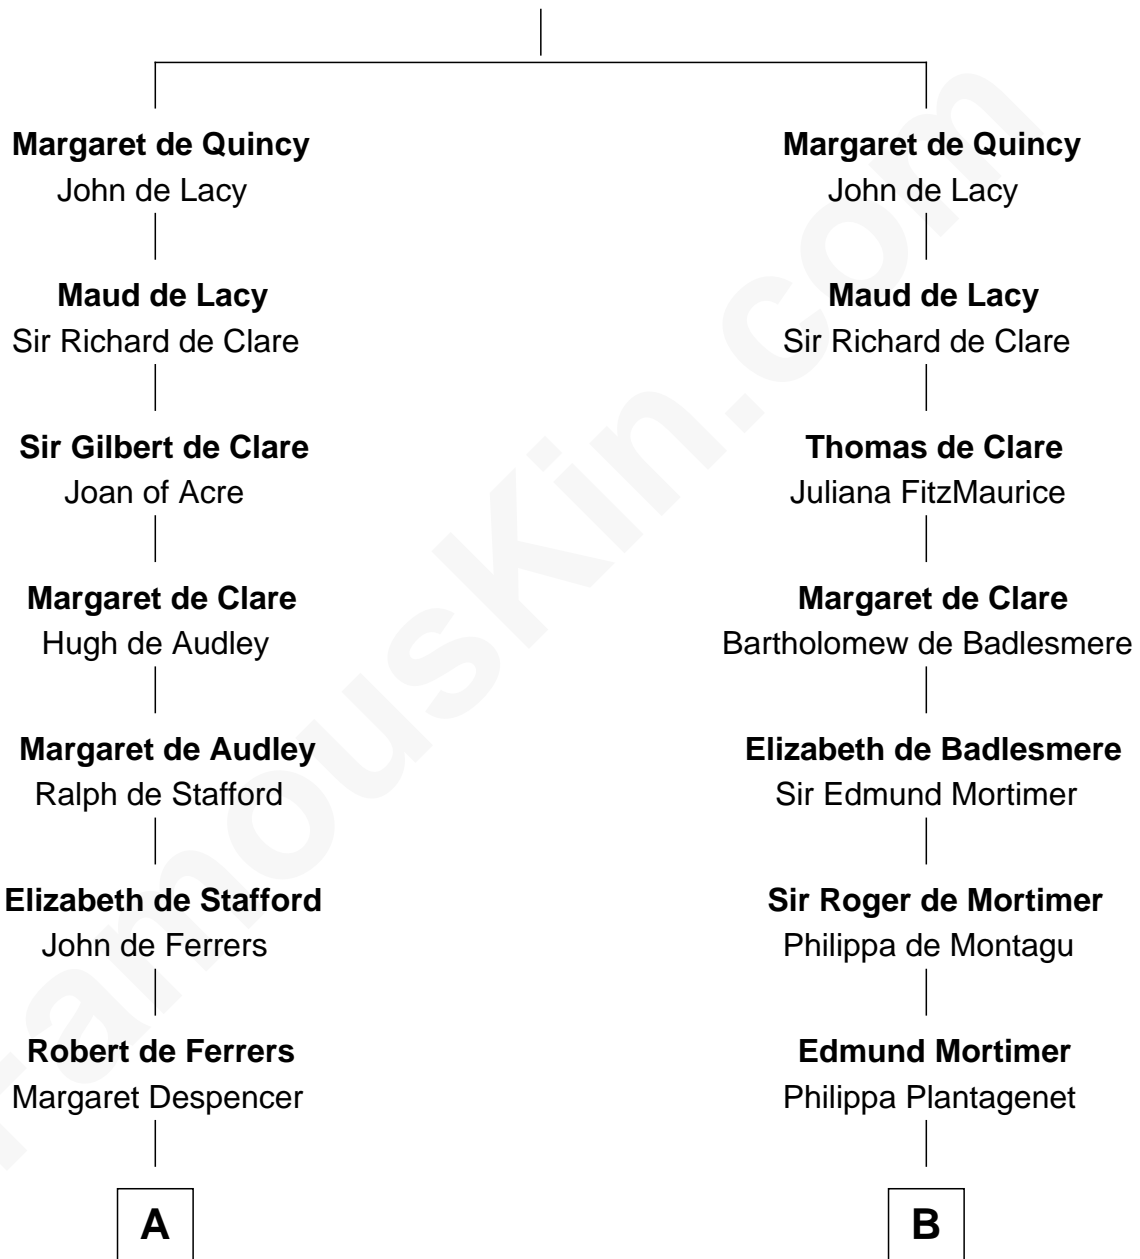

FamousKin.com
Relationship Chart of
Lucretia (Rudolph) Garfield
First Lady of President James Garfield

12th cousin 9 times removed of

King Henry VIII
King of England

Sir Robert II de Quincy
 Hawise of Chester

C

Anne Sanford
Capt. John Mason

Peleg Sanford Mason
Mary Stanton

Elijah Mason
Lucretia Greene

Arabella Greene Mason
Zebulon Rudolph

Lucretia (Rudolph) Garfield
First Lady of James Garfield

FamousKin.com