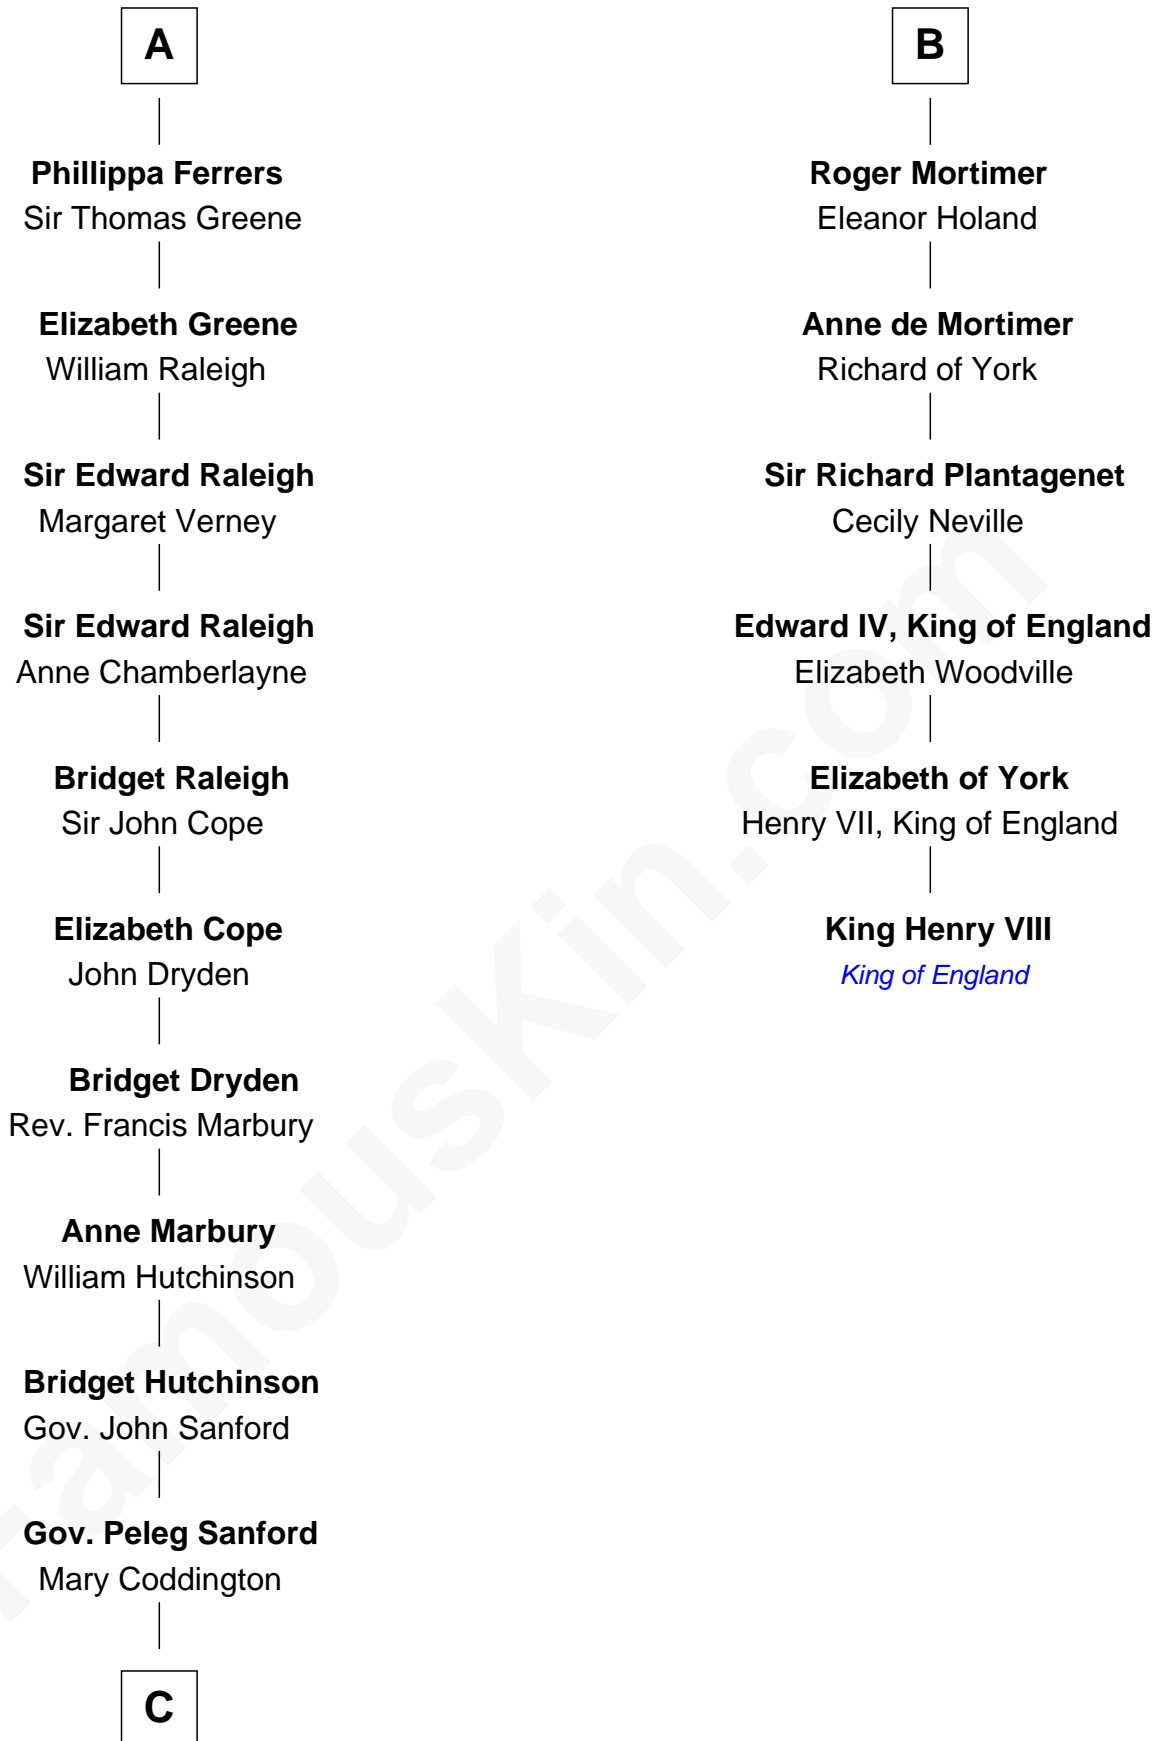

FamousKin.com
Relationship Chart of
Lucretia (Rudolph) Garfield
First Lady of President James Garfield

12th cousin 9 times removed of

King Henry VIII
King of England

Sir Robert II de Quincy
 Hawise of Chester

C

Anne Sanford
Capt. John Mason

Peleg Sanford Mason
Mary Stanton

Elijah Mason
Lucretia Greene

Arabella Greene Mason
Zebulon Rudolph

Lucretia (Rudolph) Garfield
First Lady of James Garfield

FamousKin.com