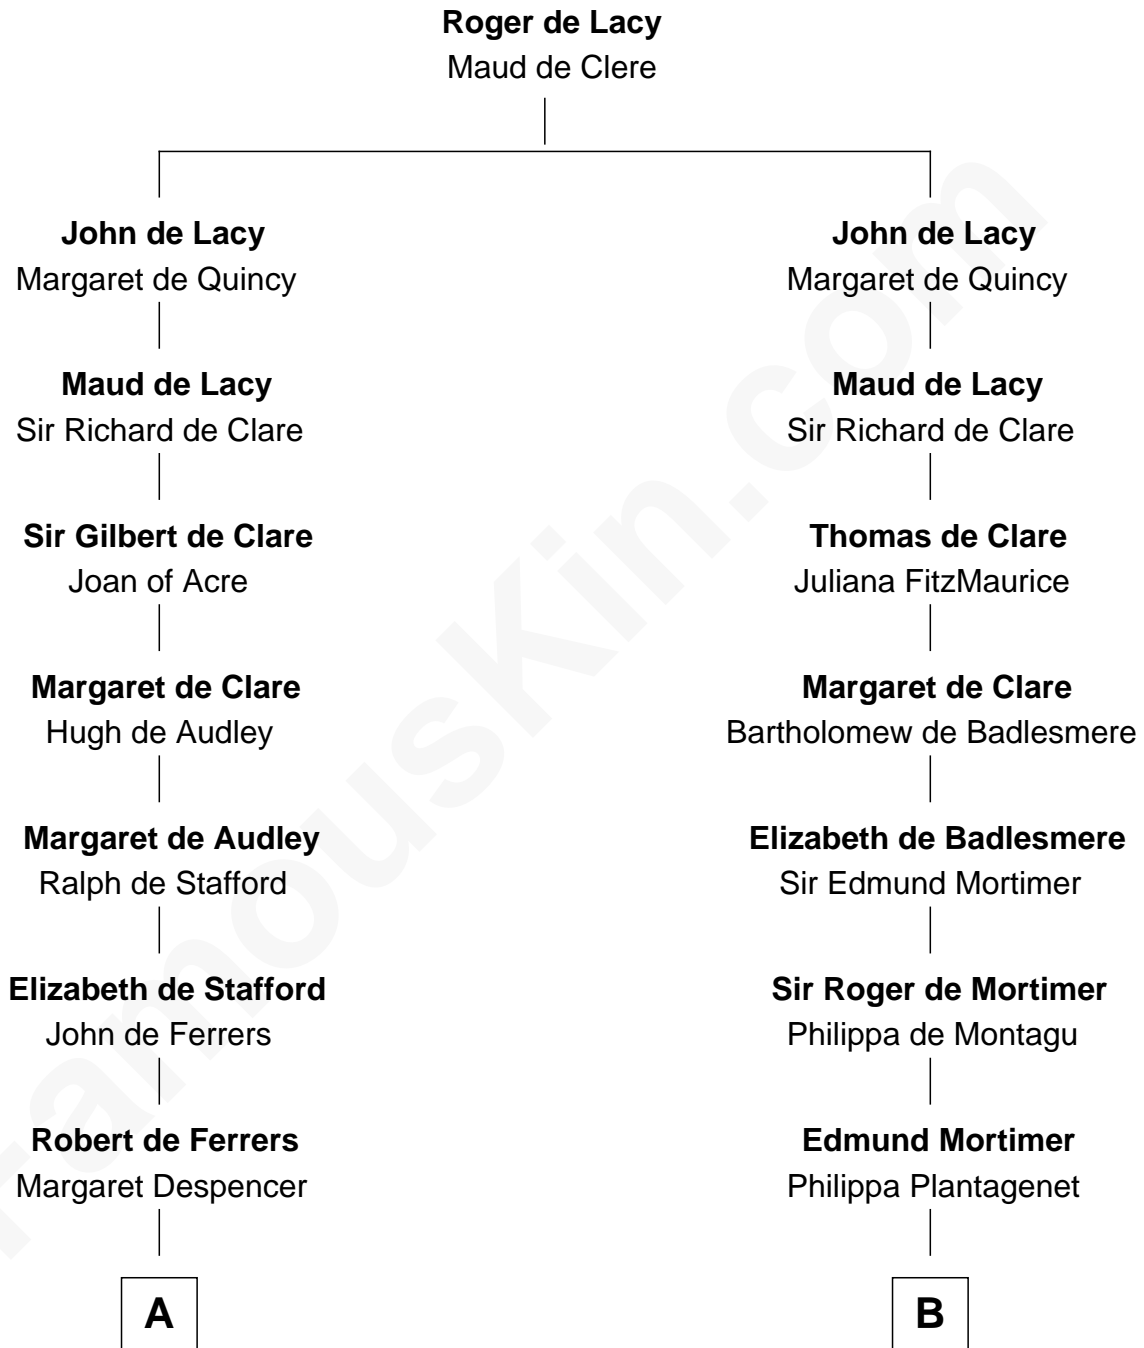

FamousKin.com
Relationship Chart of
Lucretia (Rudolph) Garfield
First Lady of President James Garfield

12th cousin 9 times removed of

King Henry VIII
King of England

C

Anne Sanford
Capt. John Mason

Peleg Sanford Mason
Mary Stanton

Elijah Mason
Lucretia Greene

Arabella Greene Mason
Zebulon Rudolph

Lucretia (Rudolph) Garfield
First Lady of James Garfield

FamousKin.com