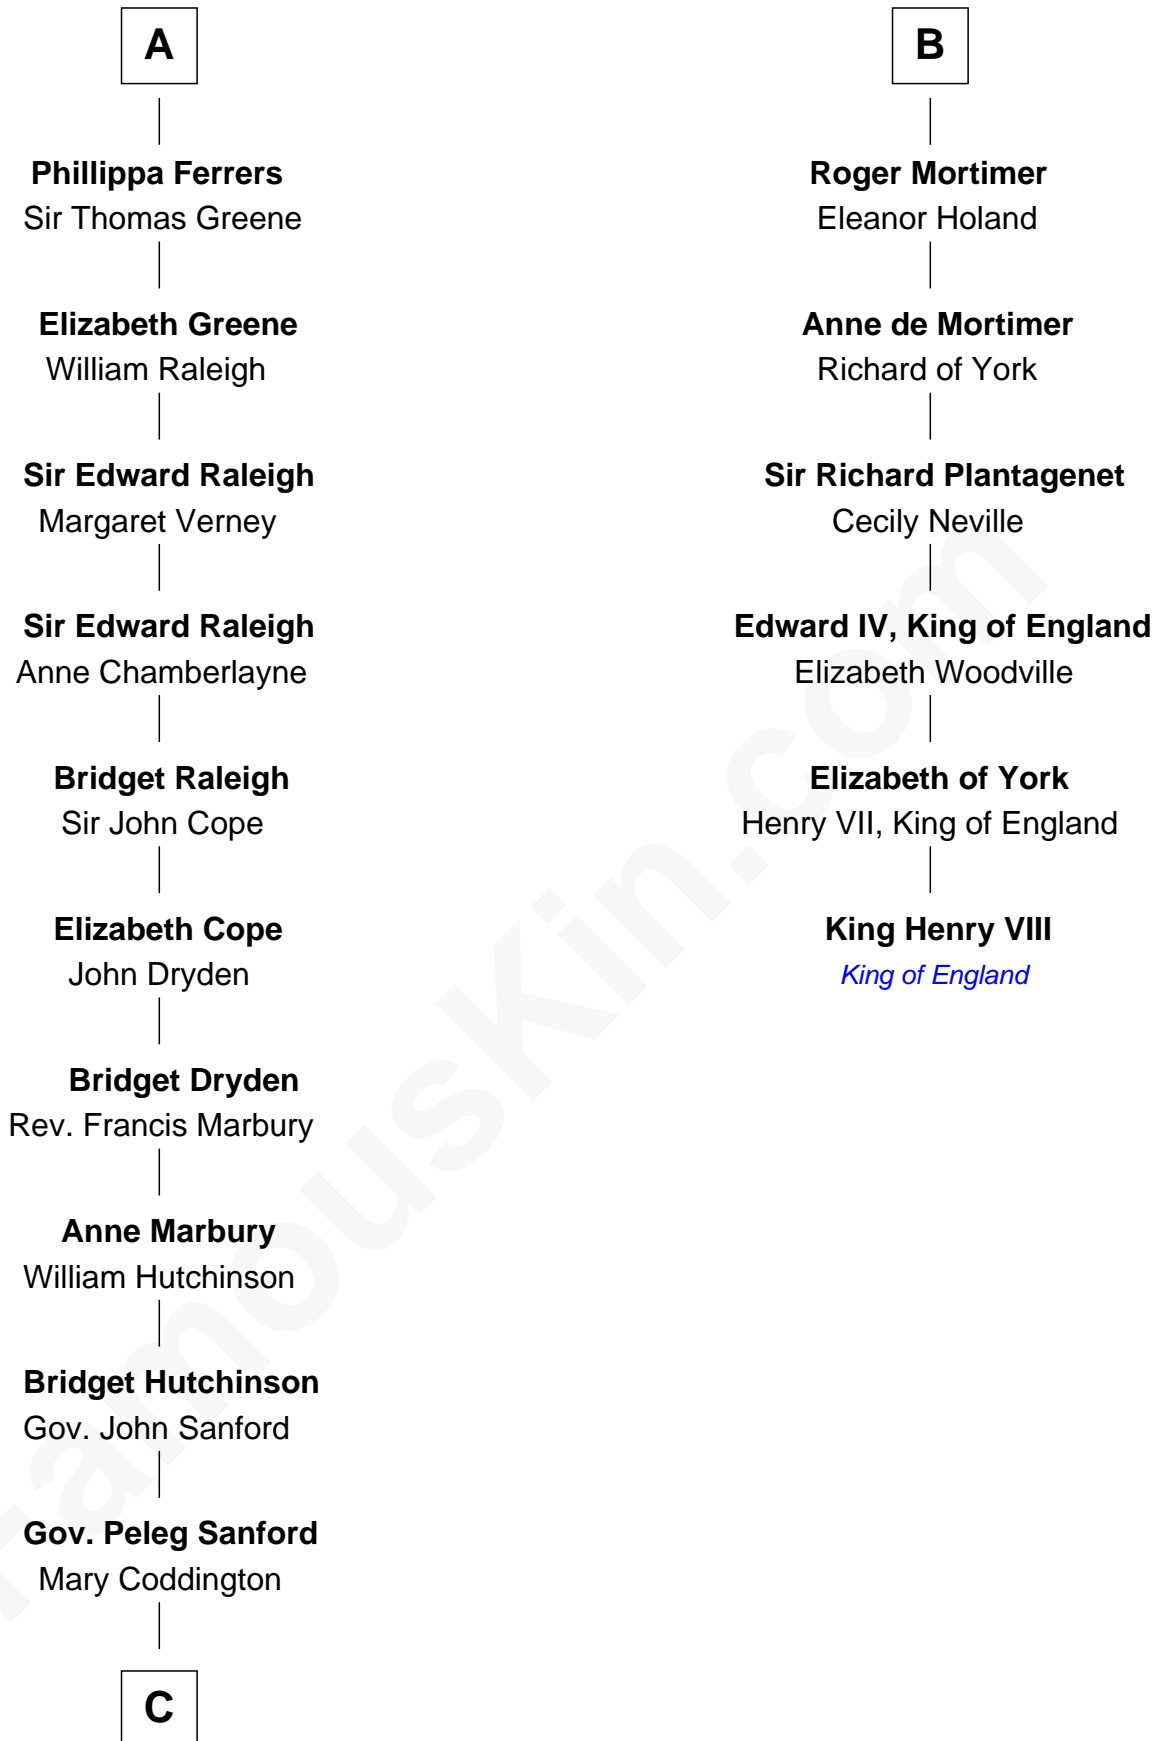

FamousKin.com
Relationship Chart of
Lucretia (Rudolph) Garfield
First Lady of President James Garfield

12th cousin 9 times removed of

King Henry VIII
King of England

C

Anne Sanford
Capt. John Mason

Peleg Sanford Mason
Mary Stanton

Elijah Mason
Lucretia Greene

Arabella Greene Mason
Zebulon Rudolph

Lucretia (Rudolph) Garfield
First Lady of James Garfield

FamousKin.com