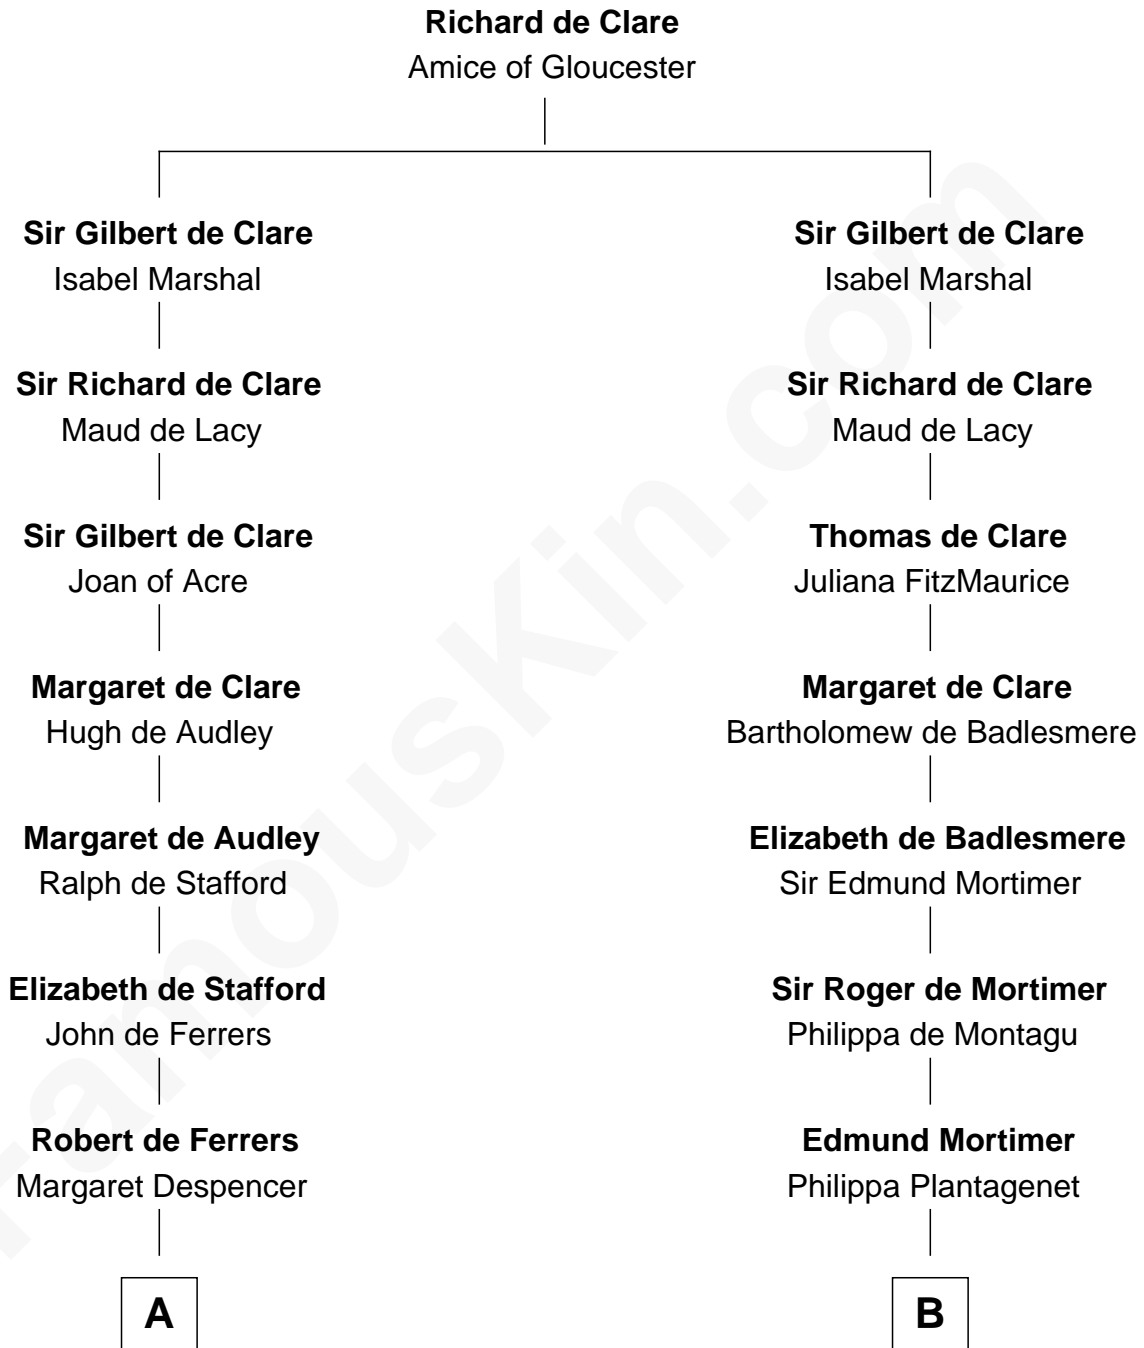

FamousKin.com
Relationship Chart of
Lucretia (Rudolph) Garfield
First Lady of President James Garfield

12th cousin 9 times removed of

King Henry VIII
King of England

C

Anne Sanford
Capt. John Mason

Peleg Sanford Mason
Mary Stanton

Elijah Mason
Lucretia Greene

Arabella Greene Mason
Zebulon Rudolph

Lucretia (Rudolph) Garfield
First Lady of James Garfield

FamousKin.com