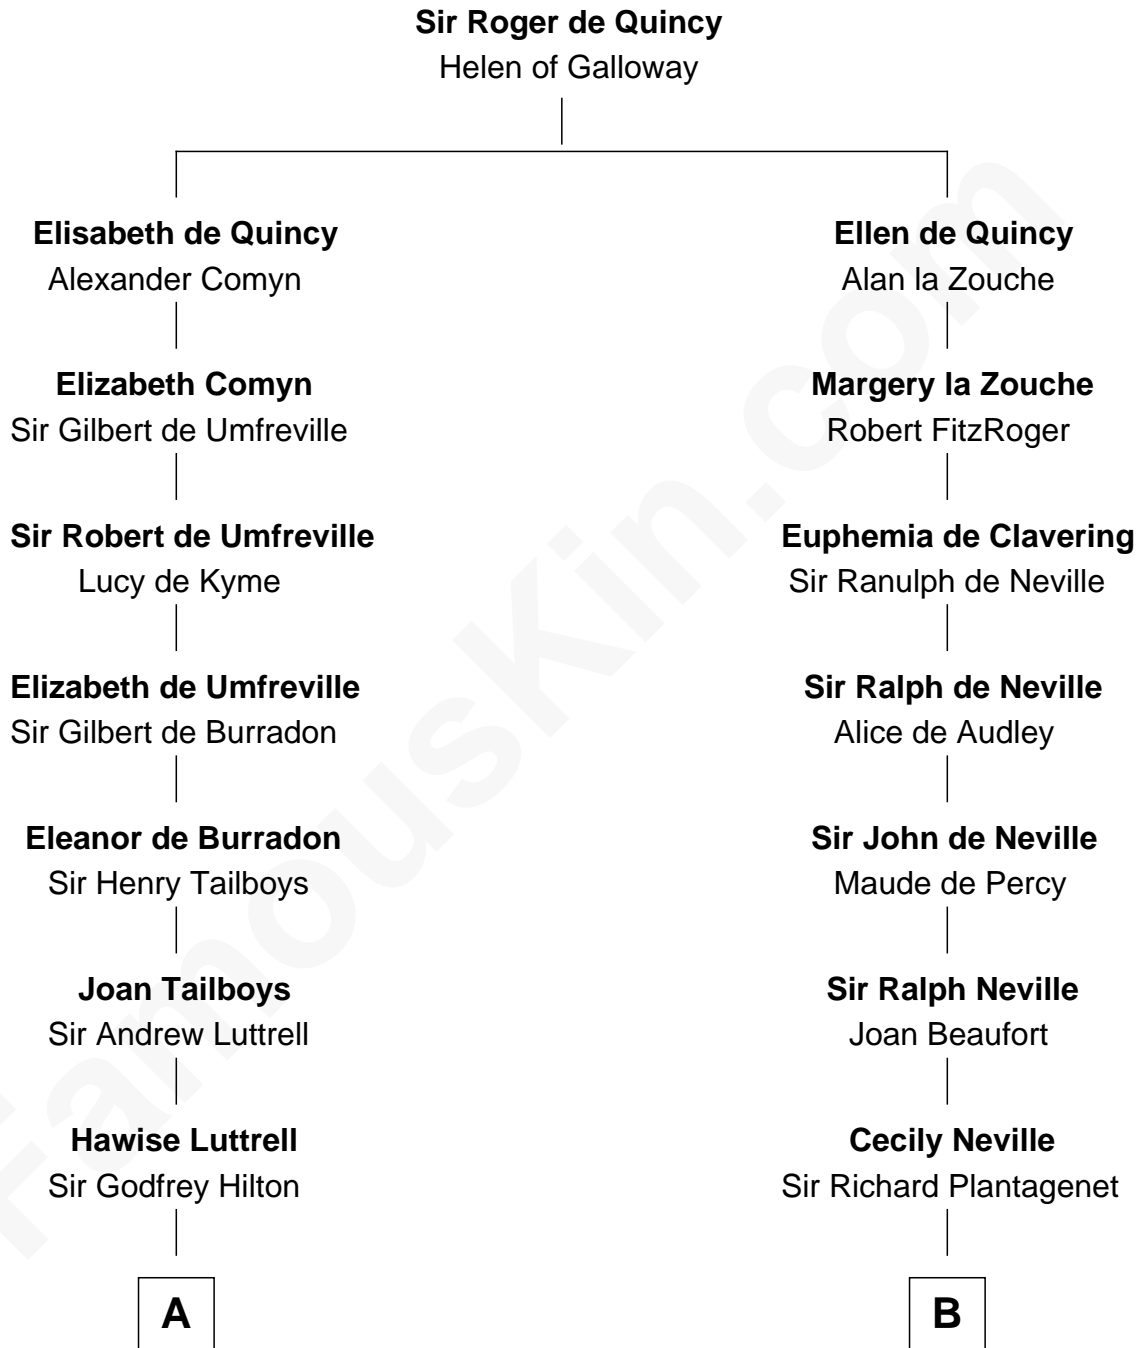

**FamousKin.com**  
**Relationship Chart of**  
**Lucretia (Rudolph) Garfield**  
*First Lady of President James Garfield*

9th cousin 11 times removed of

**King Henry VIII**  
*King of England*

**C**

**John Greene**

Azubah Ward

**Lucretia Greene**

Elijah Mason

**Arabella Greene Mason**

Zebulon Rudolph

**Lucretia (Rudolph) Garfield**

*First Lady of James Garfield*

FamousKin.com