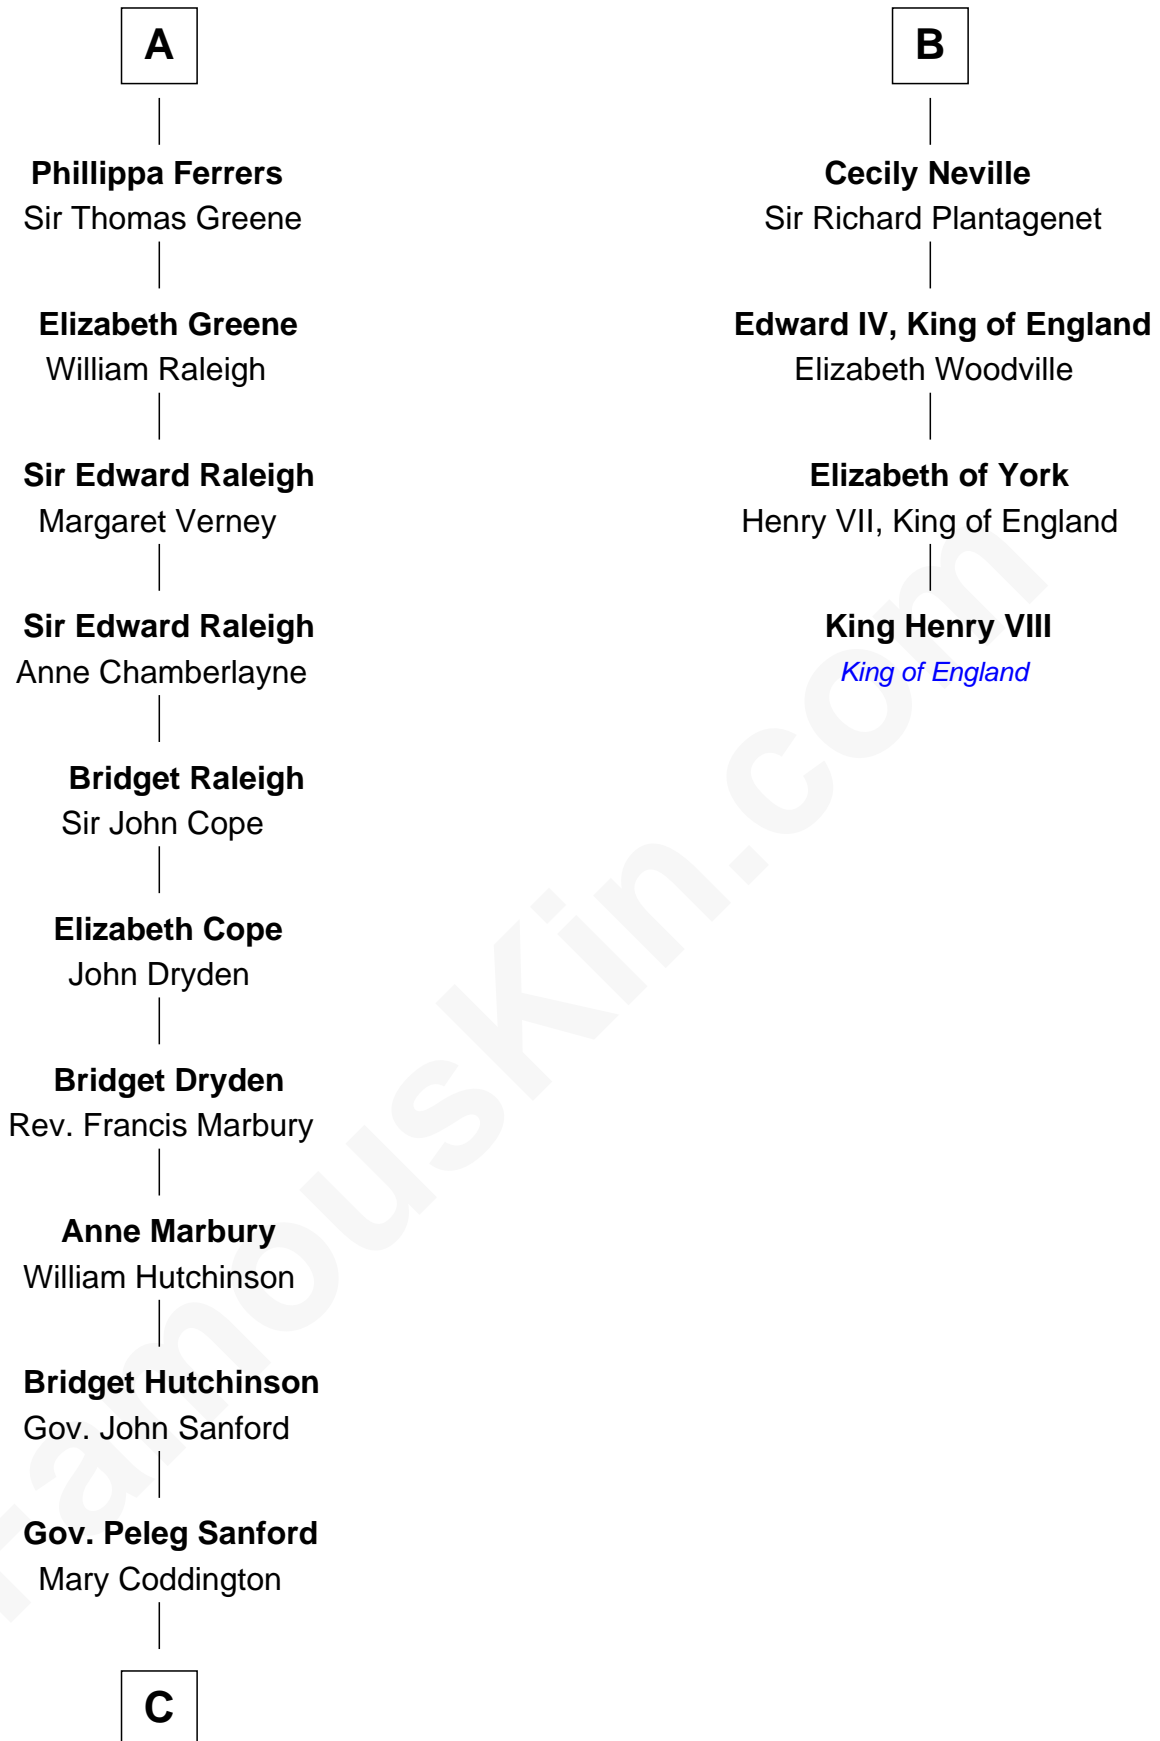

FamousKin.com
Relationship Chart of
Lucretia (Rudolph) Garfield
First Lady of President James Garfield

10th cousin 11 times removed of

King Henry VIII
King of England

C

Anne Sanford
Capt. John Mason

Peleg Sanford Mason
Mary Stanton

Elijah Mason
Lucretia Greene

Arabella Greene Mason
Zebulon Rudolph

Lucretia (Rudolph) Garfield
First Lady of James Garfield

FamousKin.com