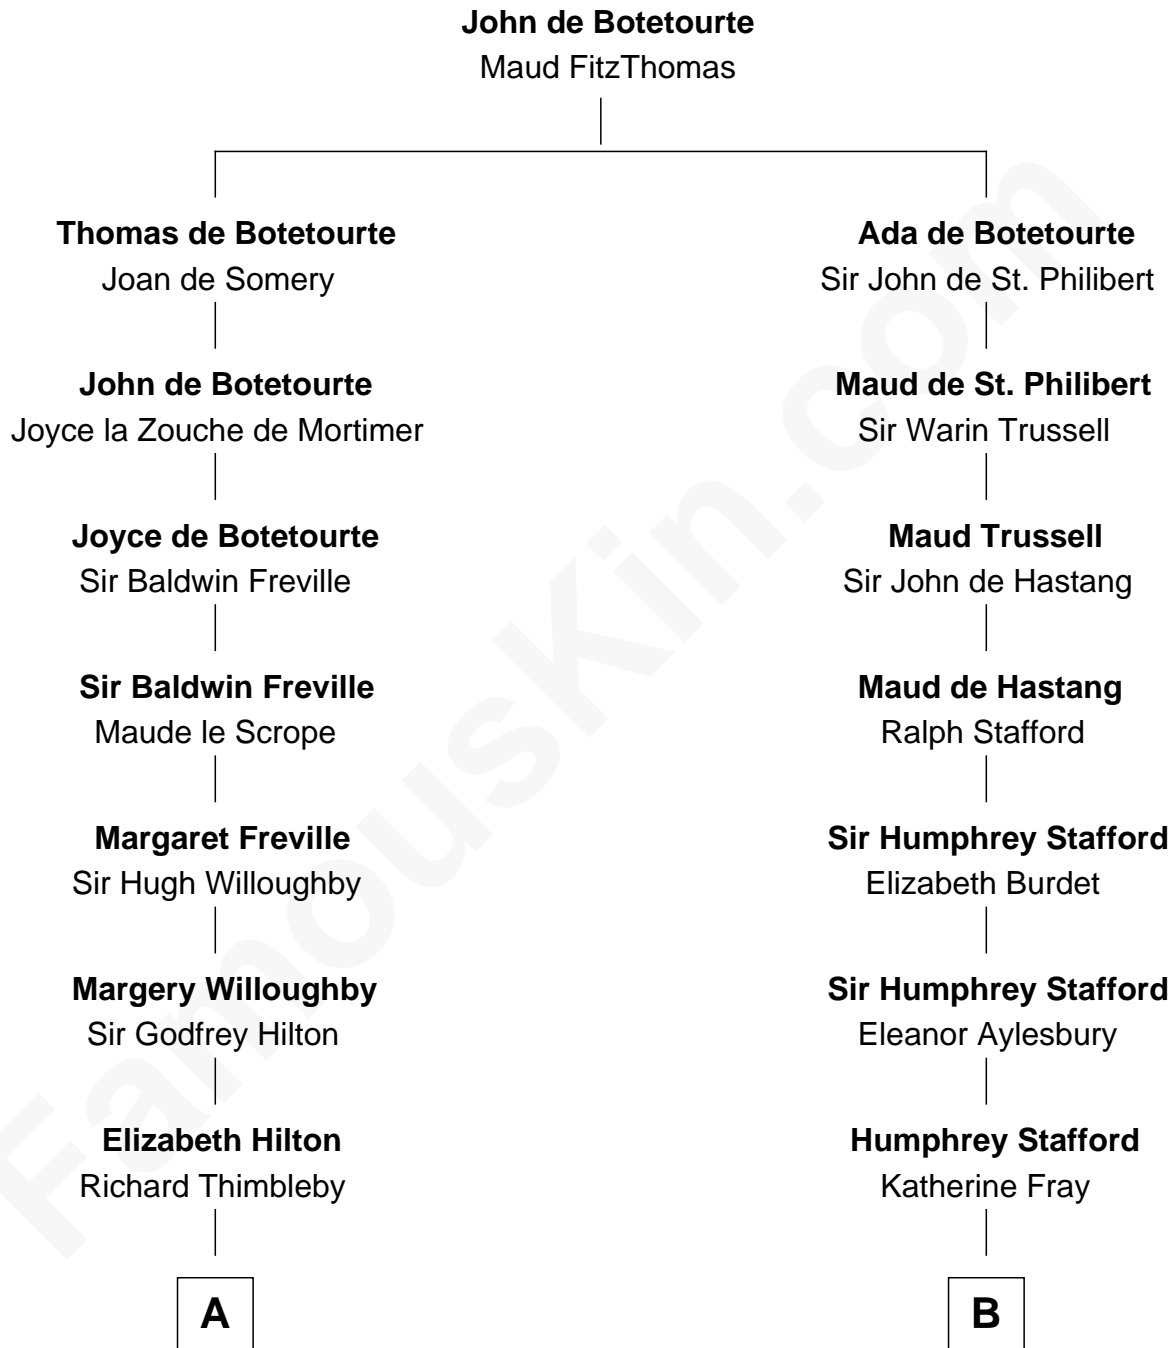

FamousKin.com
Relationship Chart of
Lucretia (Rudolph) Garfield

First Lady of President James Garfield

17th cousin 1 time removed of

Samuel Ward King

15th Governor of Rhode Island

C

Arabella Greene Mason

Zebulon Rudolph

Lucretia (Rudolph) Garfield

First Lady of James Garfield

FamousKin.com