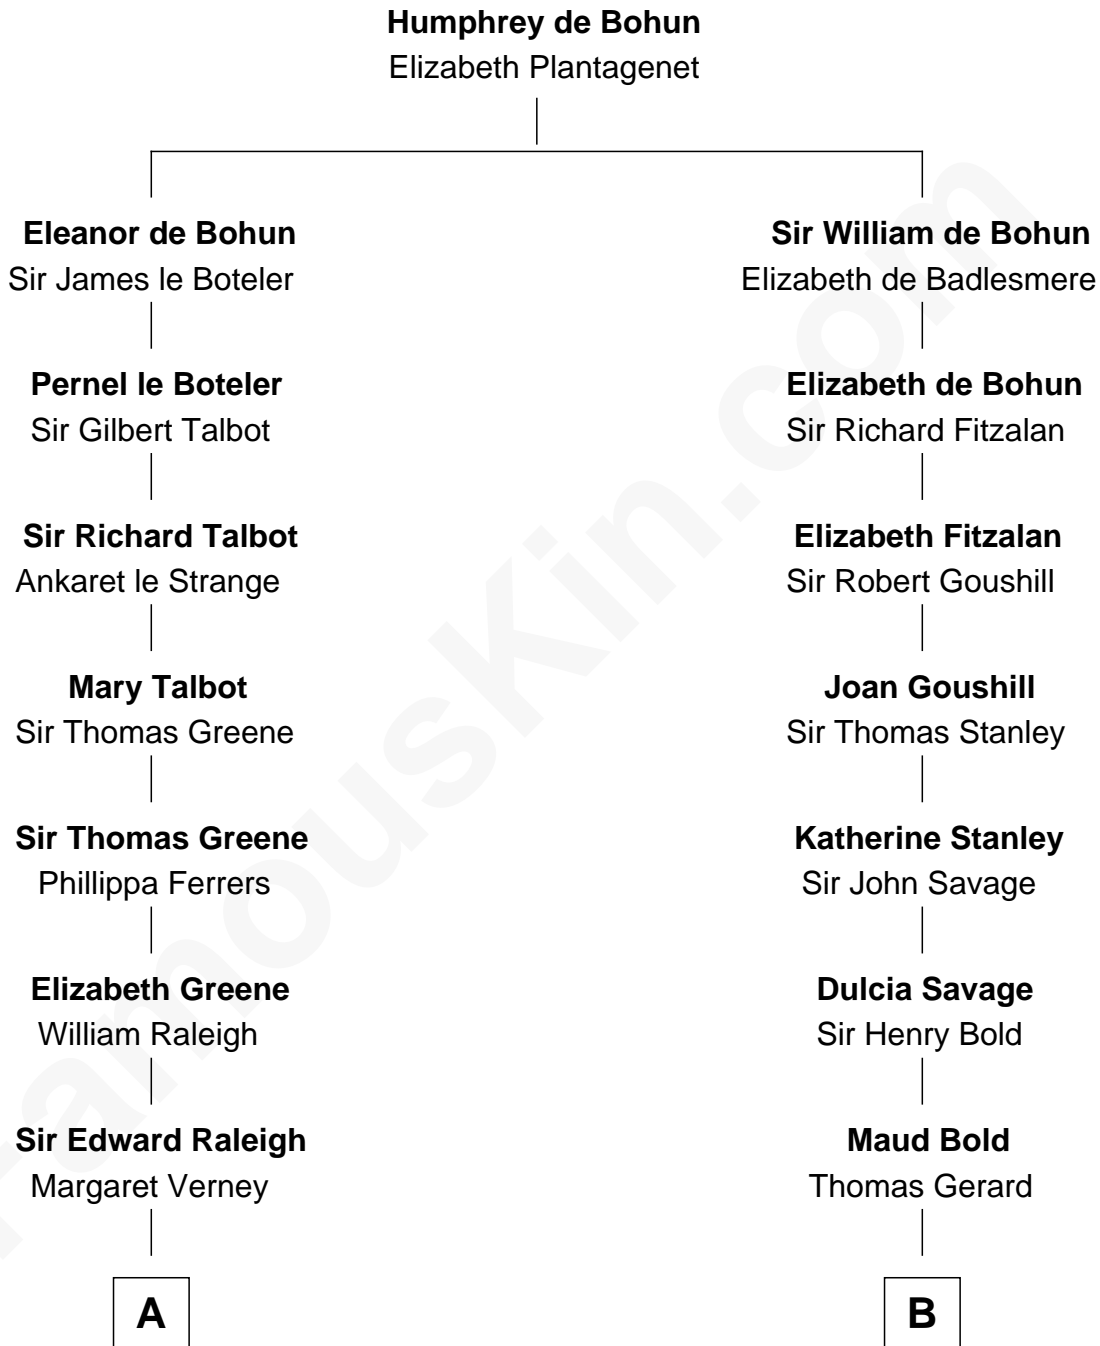

FamousKin.com

Relationship Chart of Lucretia (Rudolph) Garfield

First Lady of President James Garfield

13th cousin 5 times removed of

Francis Lightfoot Lee

Signer of the Declaration of Independence

C

Arabella Greene Mason

Zebulon Rudolph

Lucretia (Rudolph) Garfield

First Lady of James Garfield

FamousKin.com