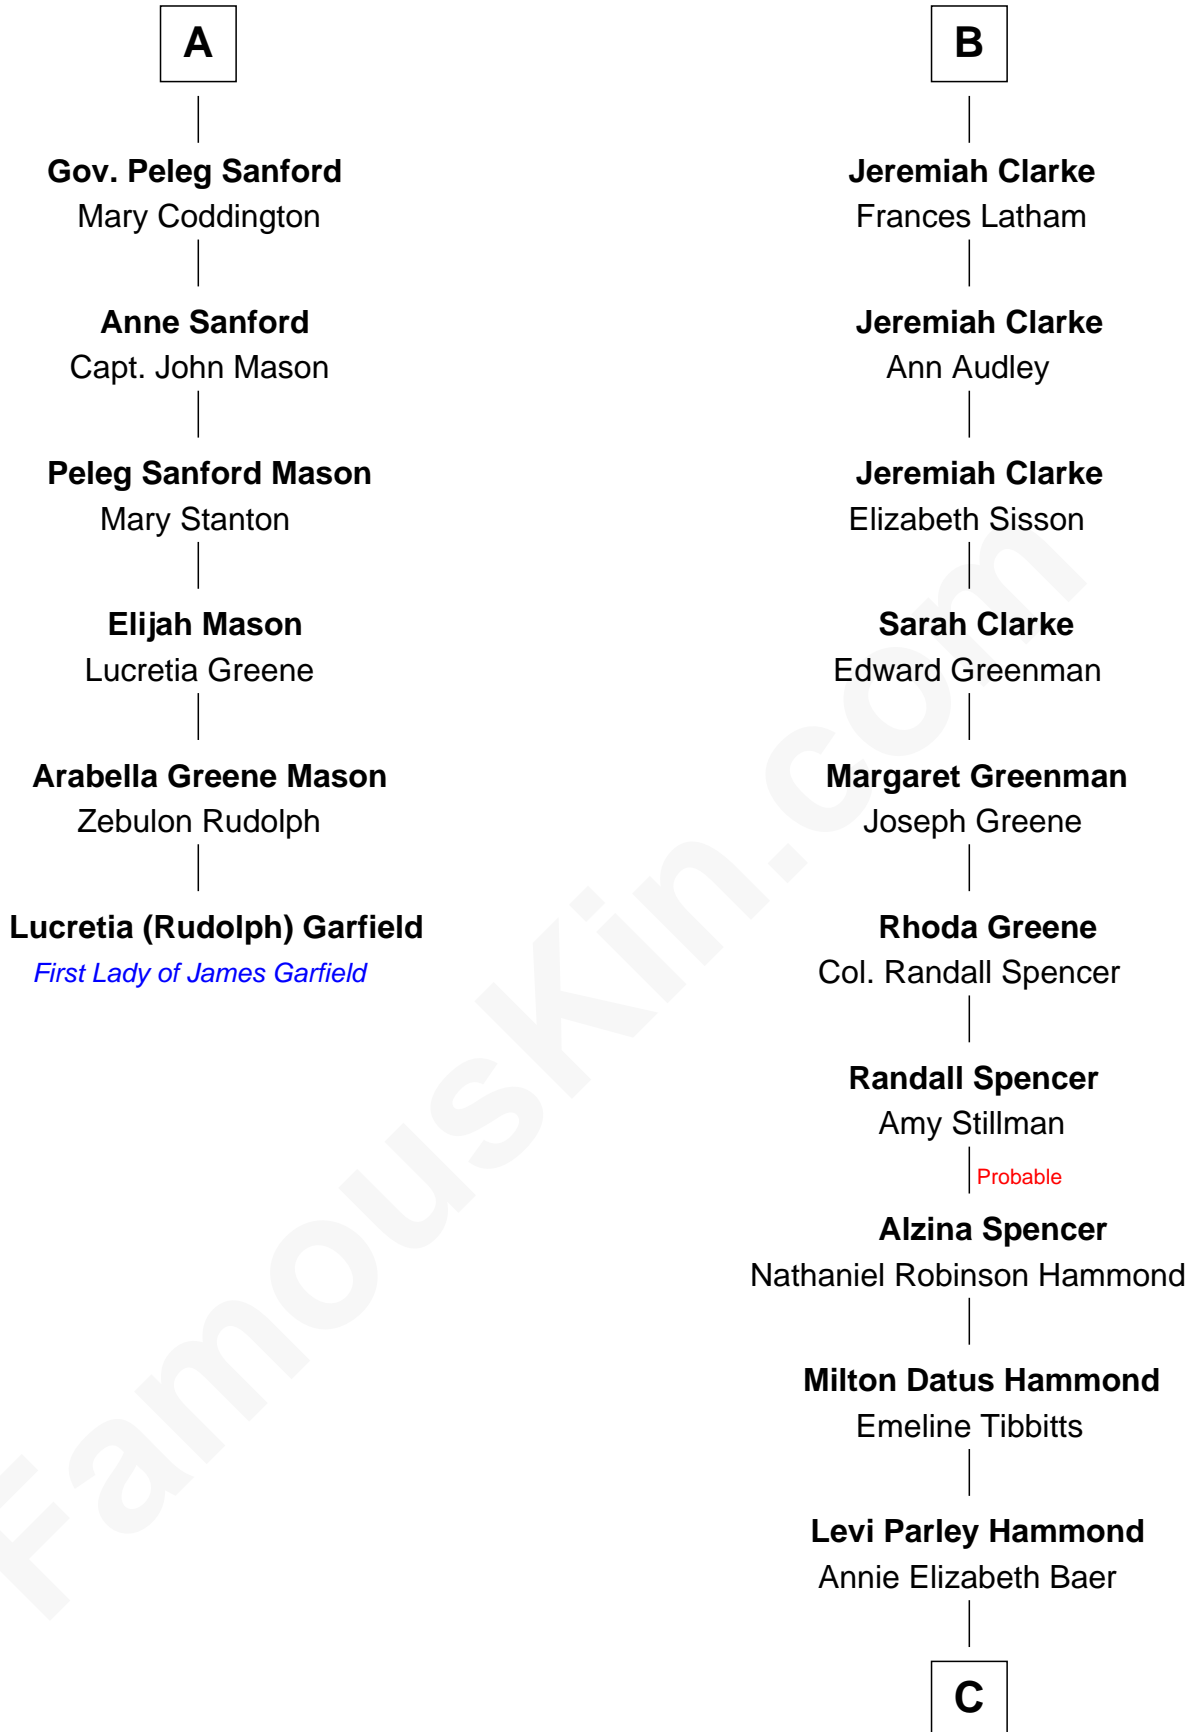

**FamousKin.com**  
**Relationship Chart of**  
**Lucretia (Rudolph) Garfield**  
*First Lady of President James Garfield*

12th cousin 8 times removed of

**Amy Adams**  
*Movie Actress*

**Sir Thomas Blount**  
 Margaret de Gresley

**C**

**Grant Levi Hammond**

Rita Otterbeck

**Colleen Hammond**

Joseph Hugh Hicken

**Kathryn Hicken**

Richard Kent Adams

**Amy Adams**