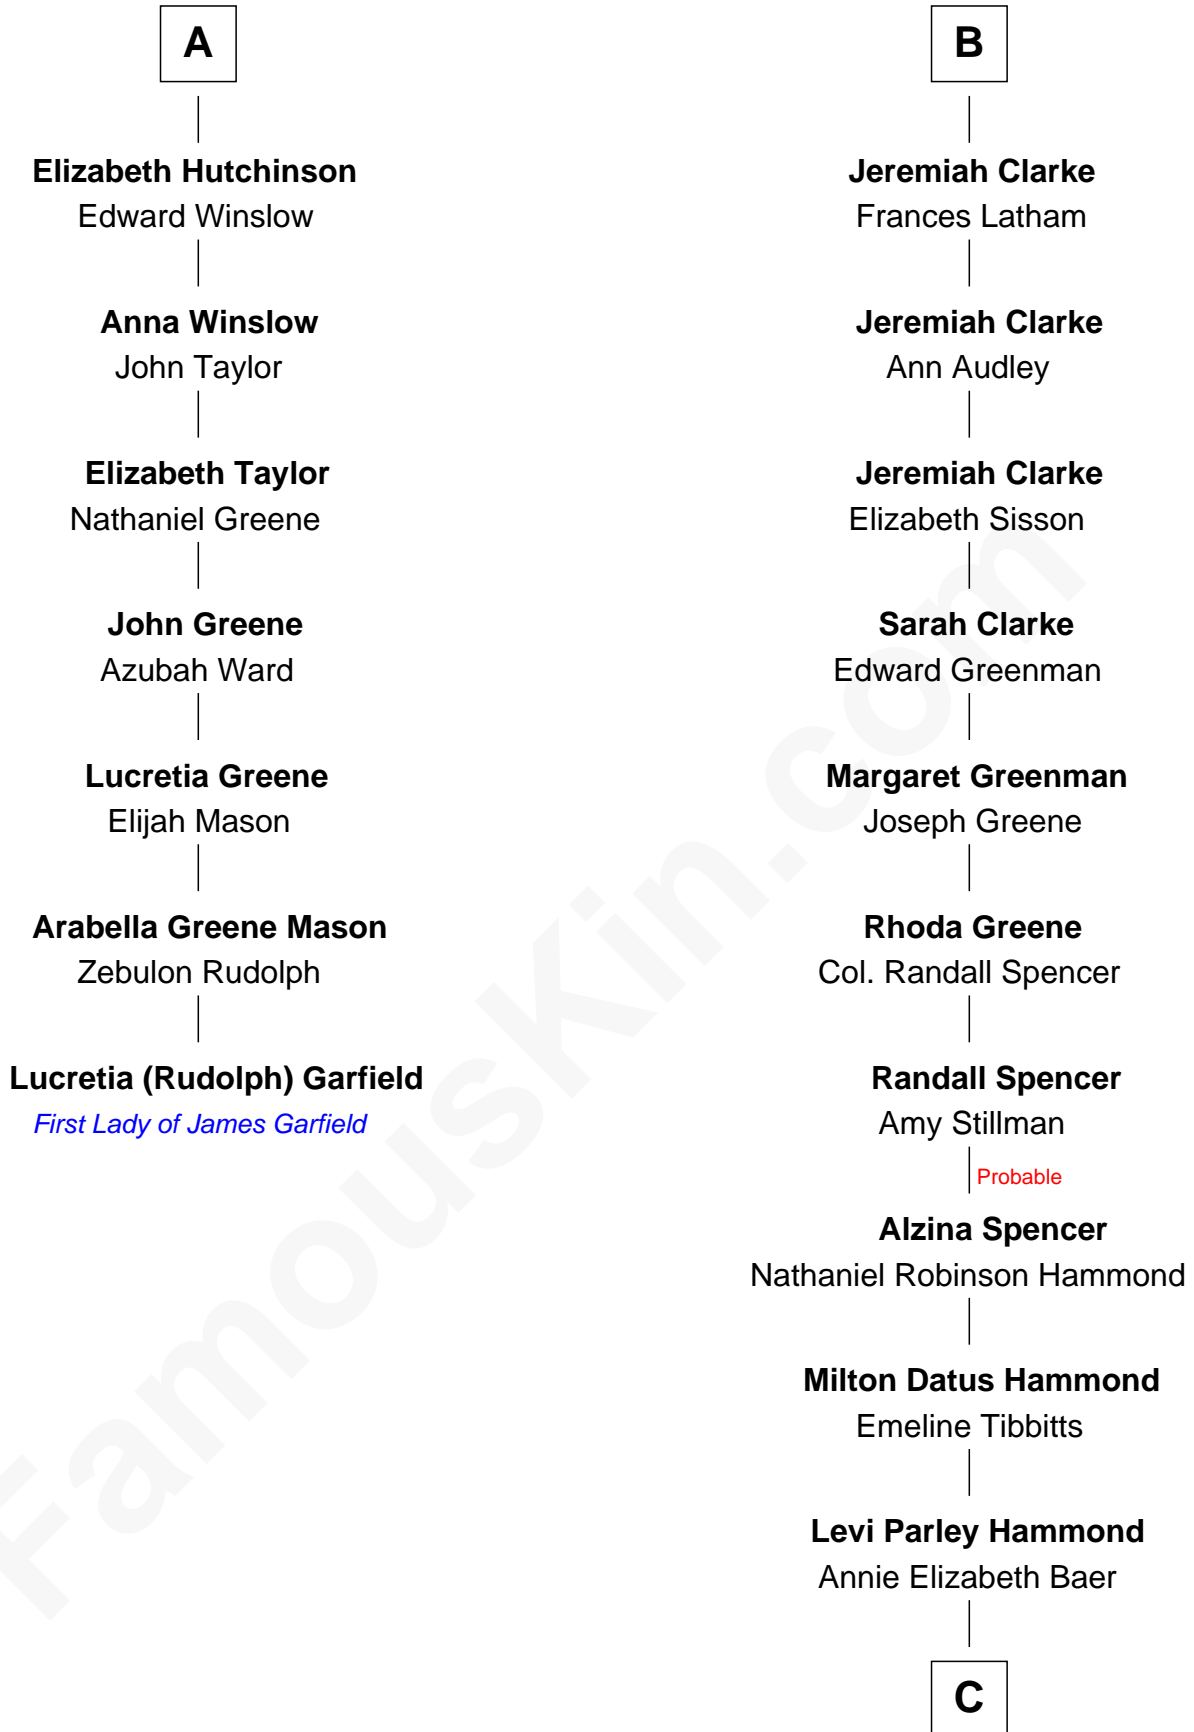

FamousKin.com

Relationship Chart of Lucretia (Rudolph) Garfield

First Lady of President James Garfield

13th cousin 7 times removed of

Amy Adams

Movie Actress

C

Grant Levi Hammond