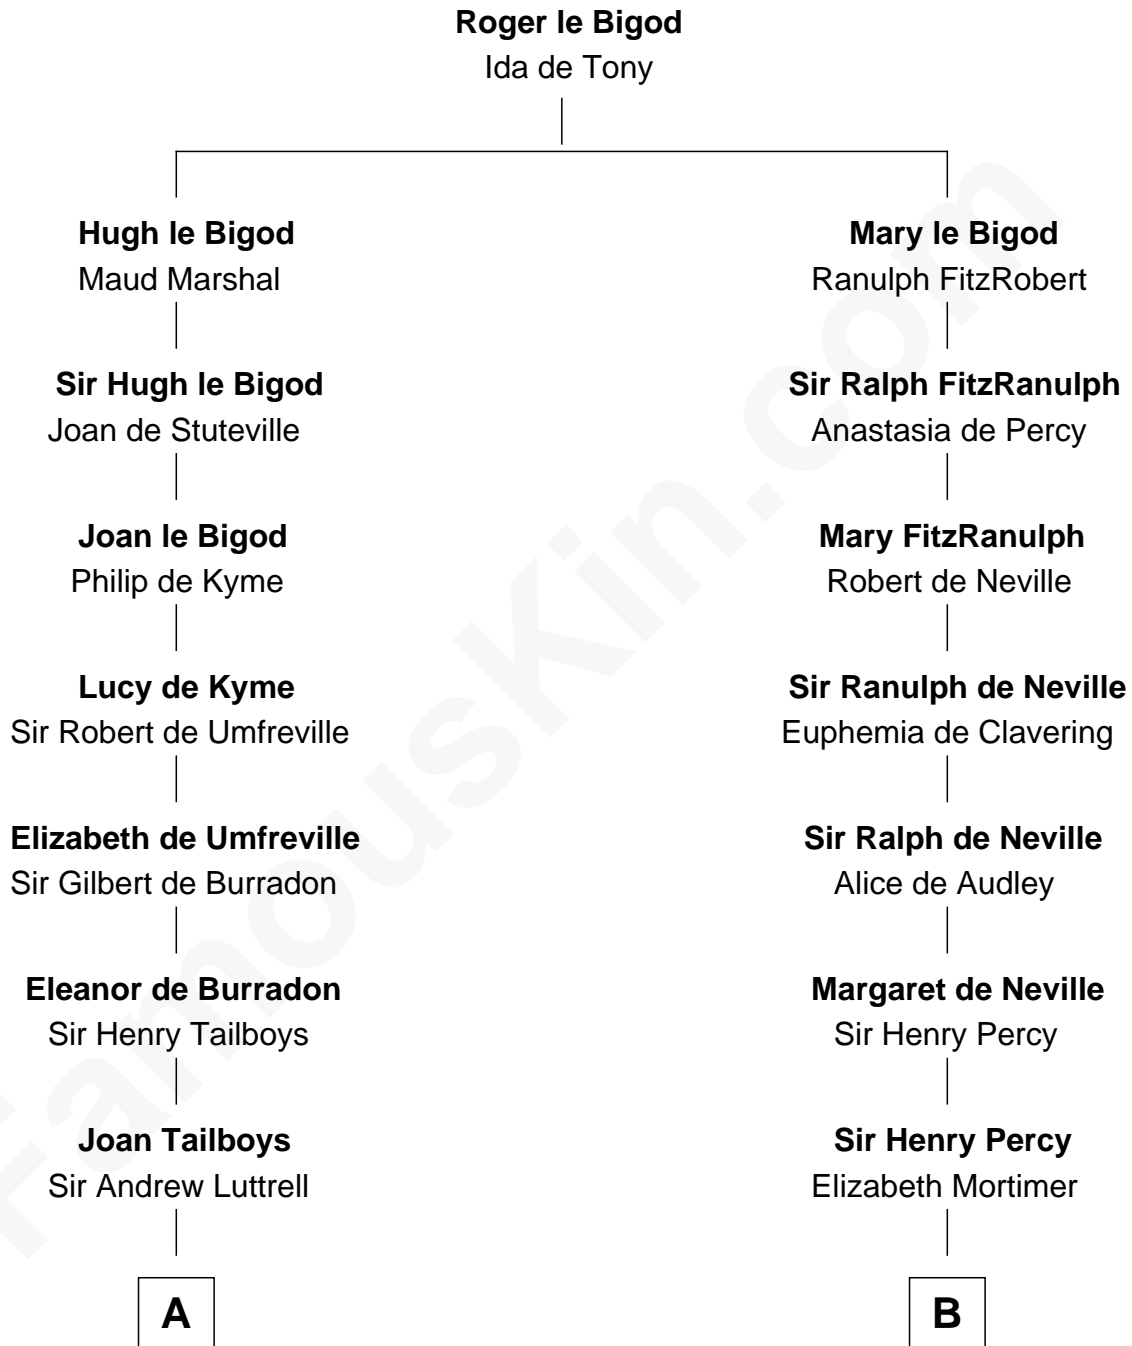

FamousKin.com

Relationship Chart of Lucretia (Rudolph) Garfield

First Lady of President James Garfield

11th cousin 10 times removed of

Jane Seymour

3rd Wife of King Henry VIII

C

—
Elizabeth Taylor
Nathaniel Greene

—
John Greene
Azubah Ward

—
Lucretia Greene
Elijah Mason

—
Arabella Greene Mason
Zebulon Rudolph

—
Lucretia (Rudolph) Garfield
First Lady of James Garfield

FamousKin.com