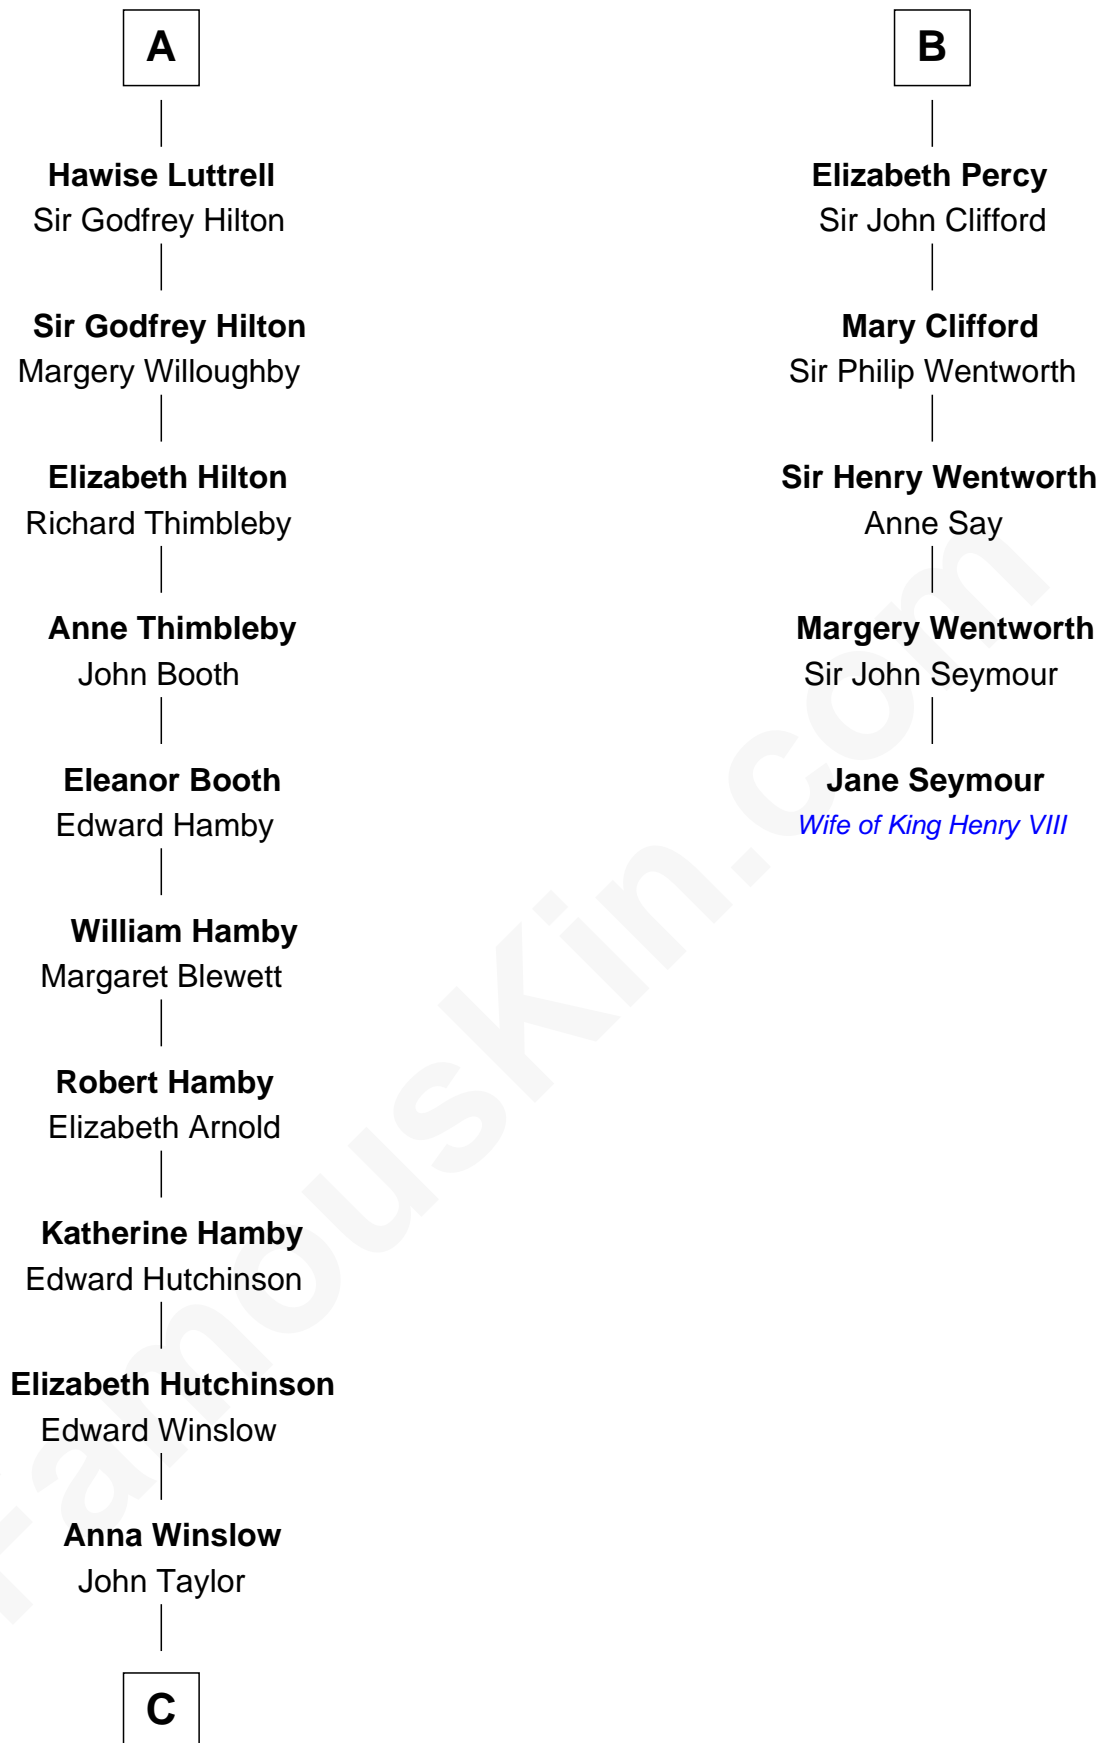

FamousKin.com

Relationship Chart of Lucretia (Rudolph) Garfield

First Lady of President James Garfield

11th cousin 10 times removed of

Jane Seymour

3rd Wife of King Henry VIII

C

—
Elizabeth Taylor
Nathaniel Greene

—
John Greene
Azubah Ward

—
Lucretia Greene
Elijah Mason

—
Arabella Greene Mason
Zebulon Rudolph

—
Lucretia (Rudolph) Garfield
First Lady of James Garfield

FamousKin.com