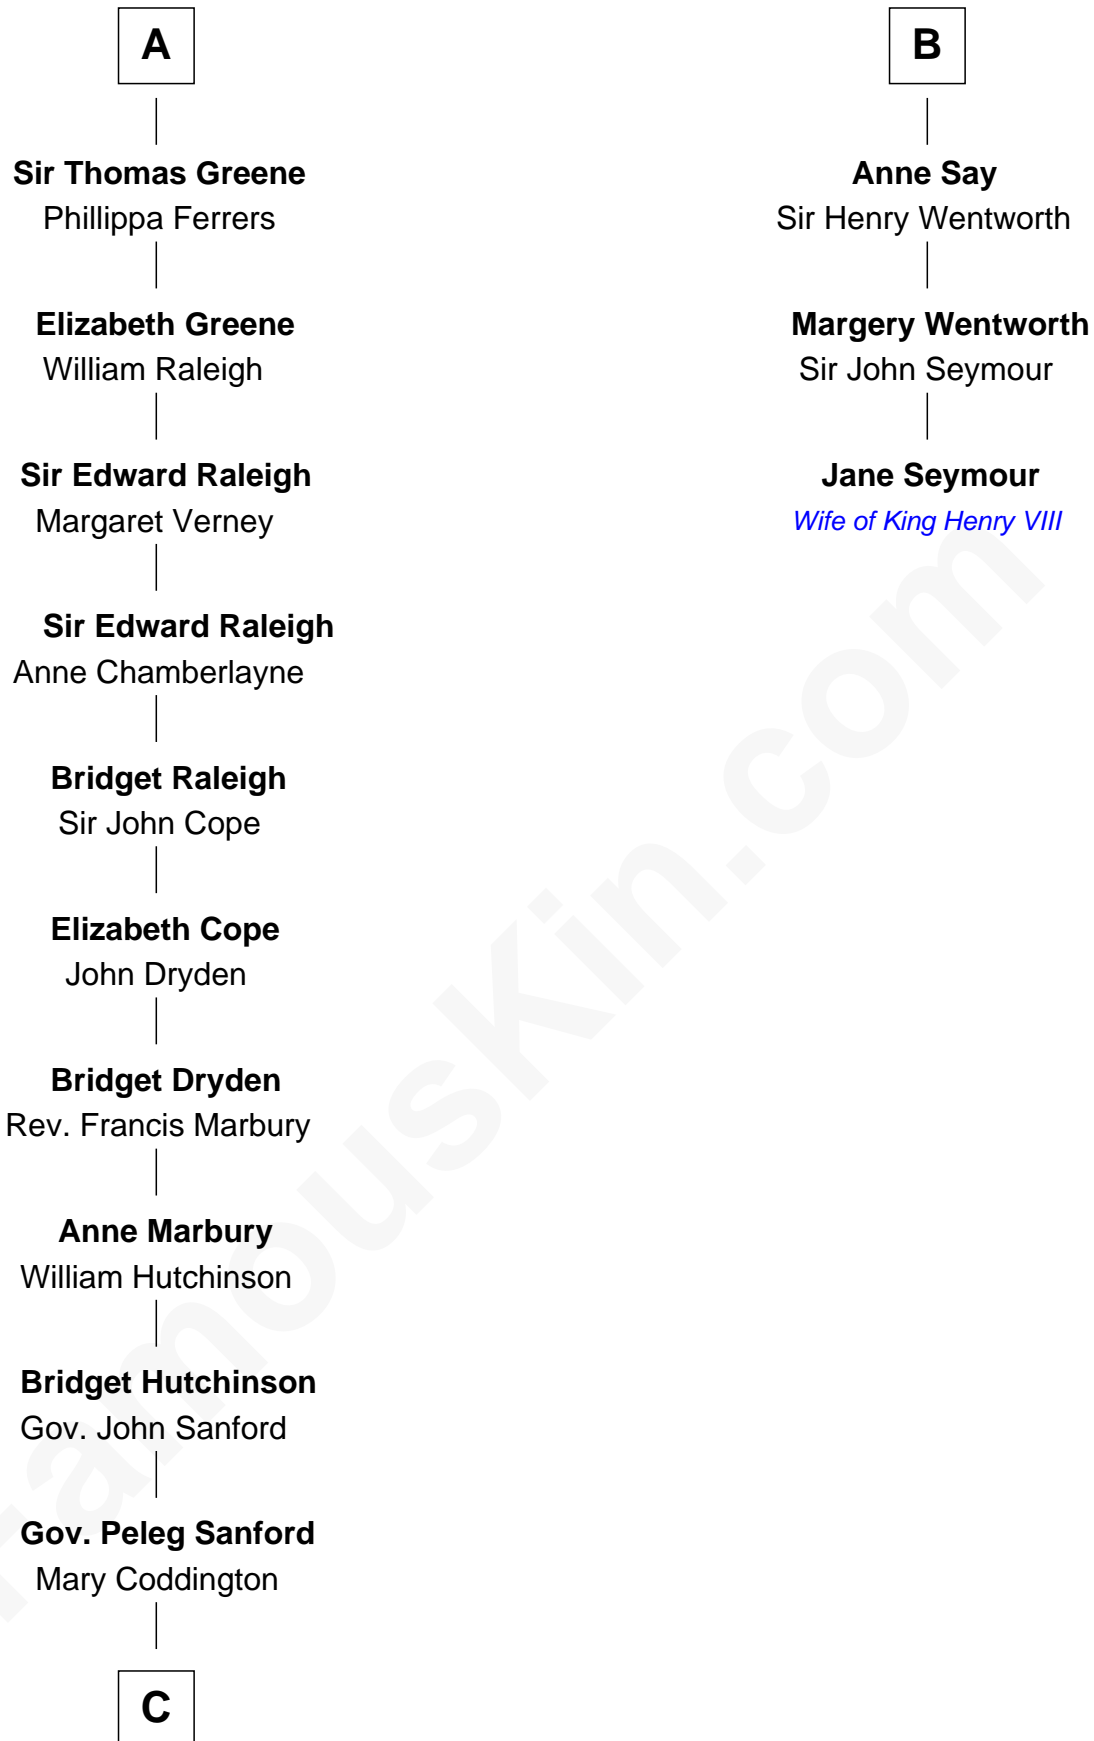

Pernel le Boteler

Sir Gilbert Talbot

Sir Richard Talbot

Ankaret le Strange

Mary Talbot

Sir Thomas Greene

A

Eleanor de Bohun

Sir John de Verdun

Maud de Verdun

Sir John de Grey

Sir Roger de Grey

Elizabeth de Hastings

Sir Reynold de Grey

Eleanor le Strange

Ida Grey

John Cokayne

Elizabeth Cokayne

Sir Laurence Cheney

Elizabeth Cheney

Sir John Say

B

C

Anne Sanford
Capt. John Mason