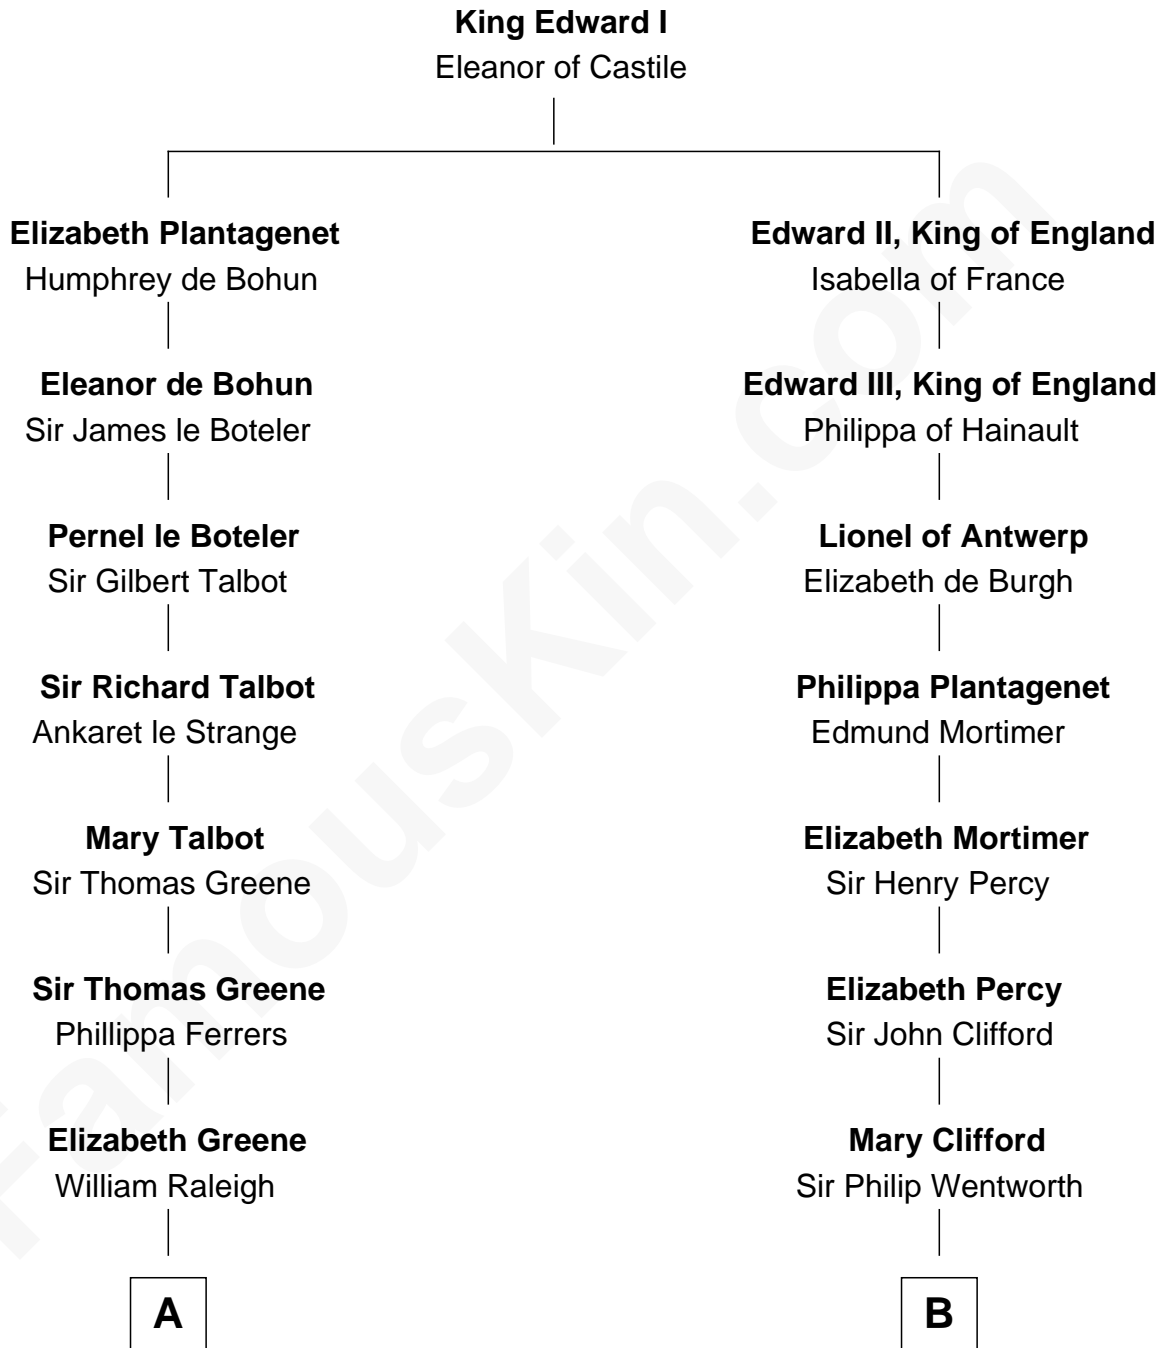

FamousKin.com

Relationship Chart of Lucretia (Rudolph) Garfield

First Lady of President James Garfield

9th cousin 10 times removed of

Jane Seymour

3rd Wife of King Henry VIII

C

Elijah Mason
Lucretia Greene

Arabella Greene Mason
Zebulon Rudolph

Lucretia (Rudolph) Garfield
First Lady of James Garfield

FamousKin.com