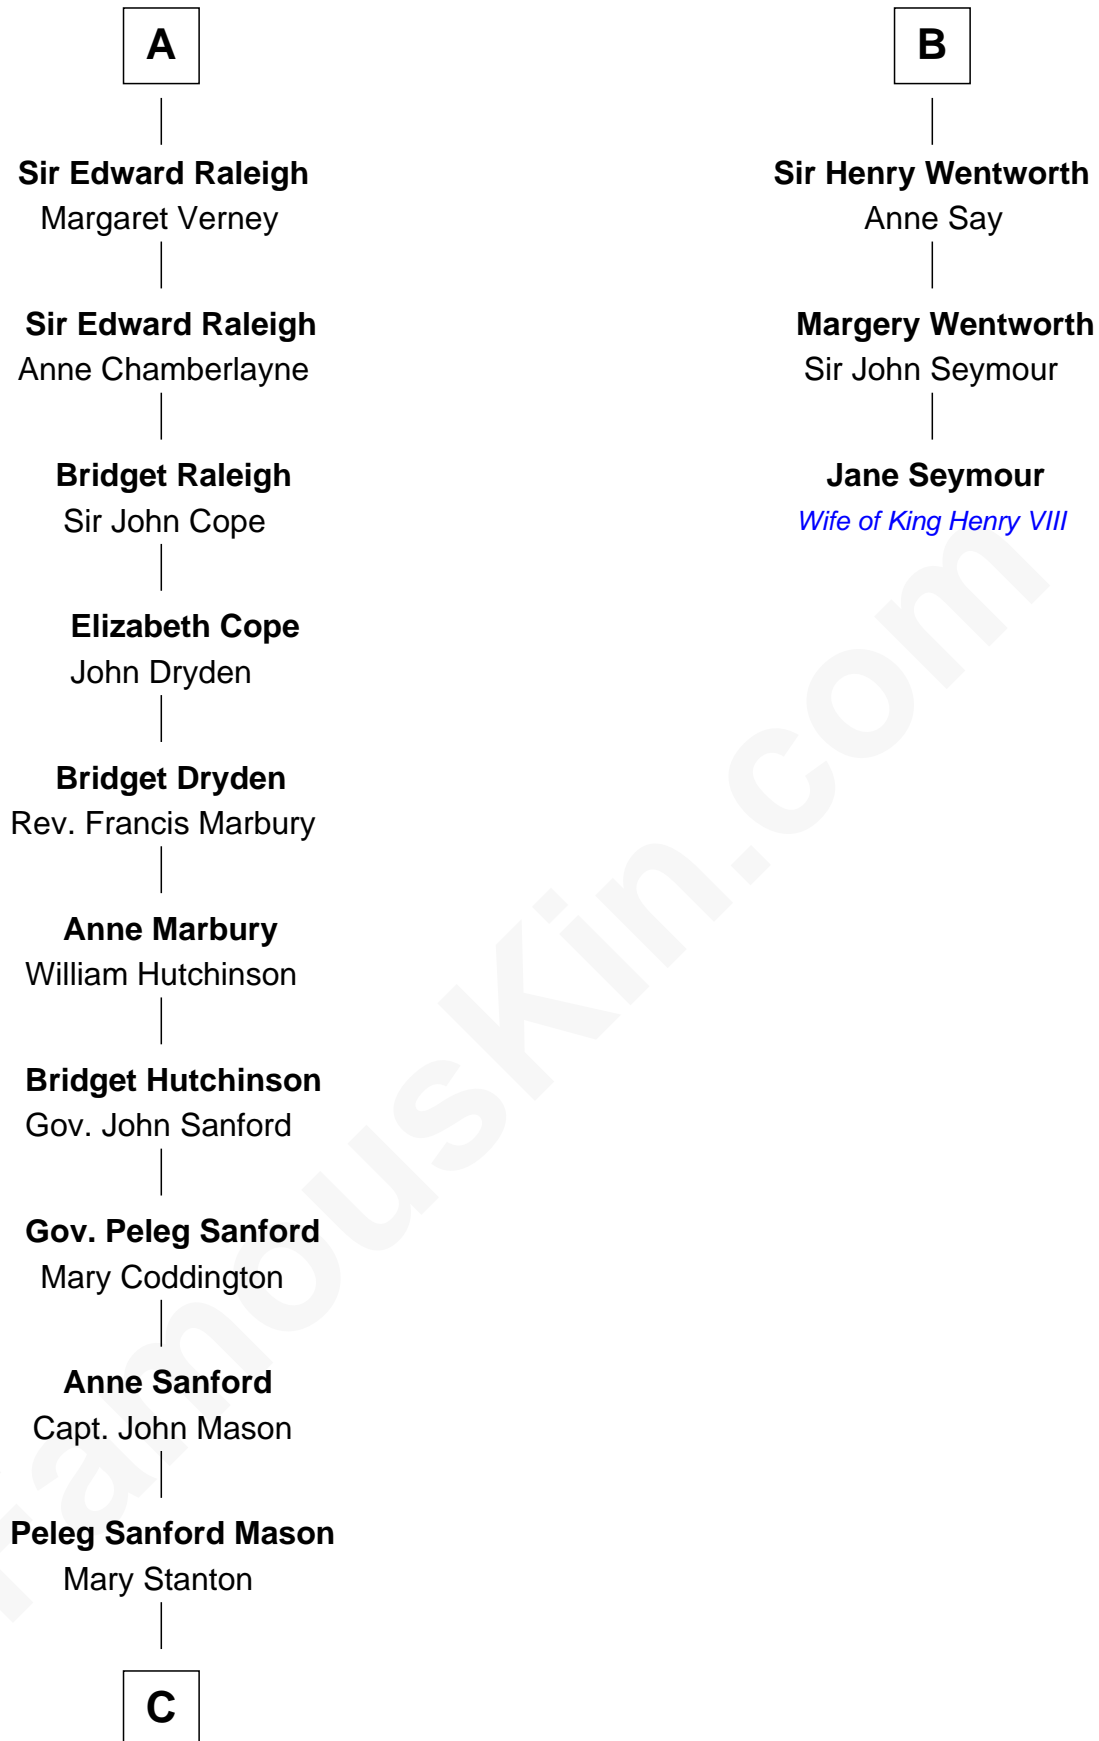

FamousKin.com

Relationship Chart of Lucretia (Rudolph) Garfield

First Lady of President James Garfield

9th cousin 10 times removed of

Jane Seymour

3rd Wife of King Henry VIII

C

Elijah Mason
Lucretia Greene

Arabella Greene Mason
Zebulon Rudolph

Lucretia (Rudolph) Garfield
First Lady of James Garfield

FamousKin.com