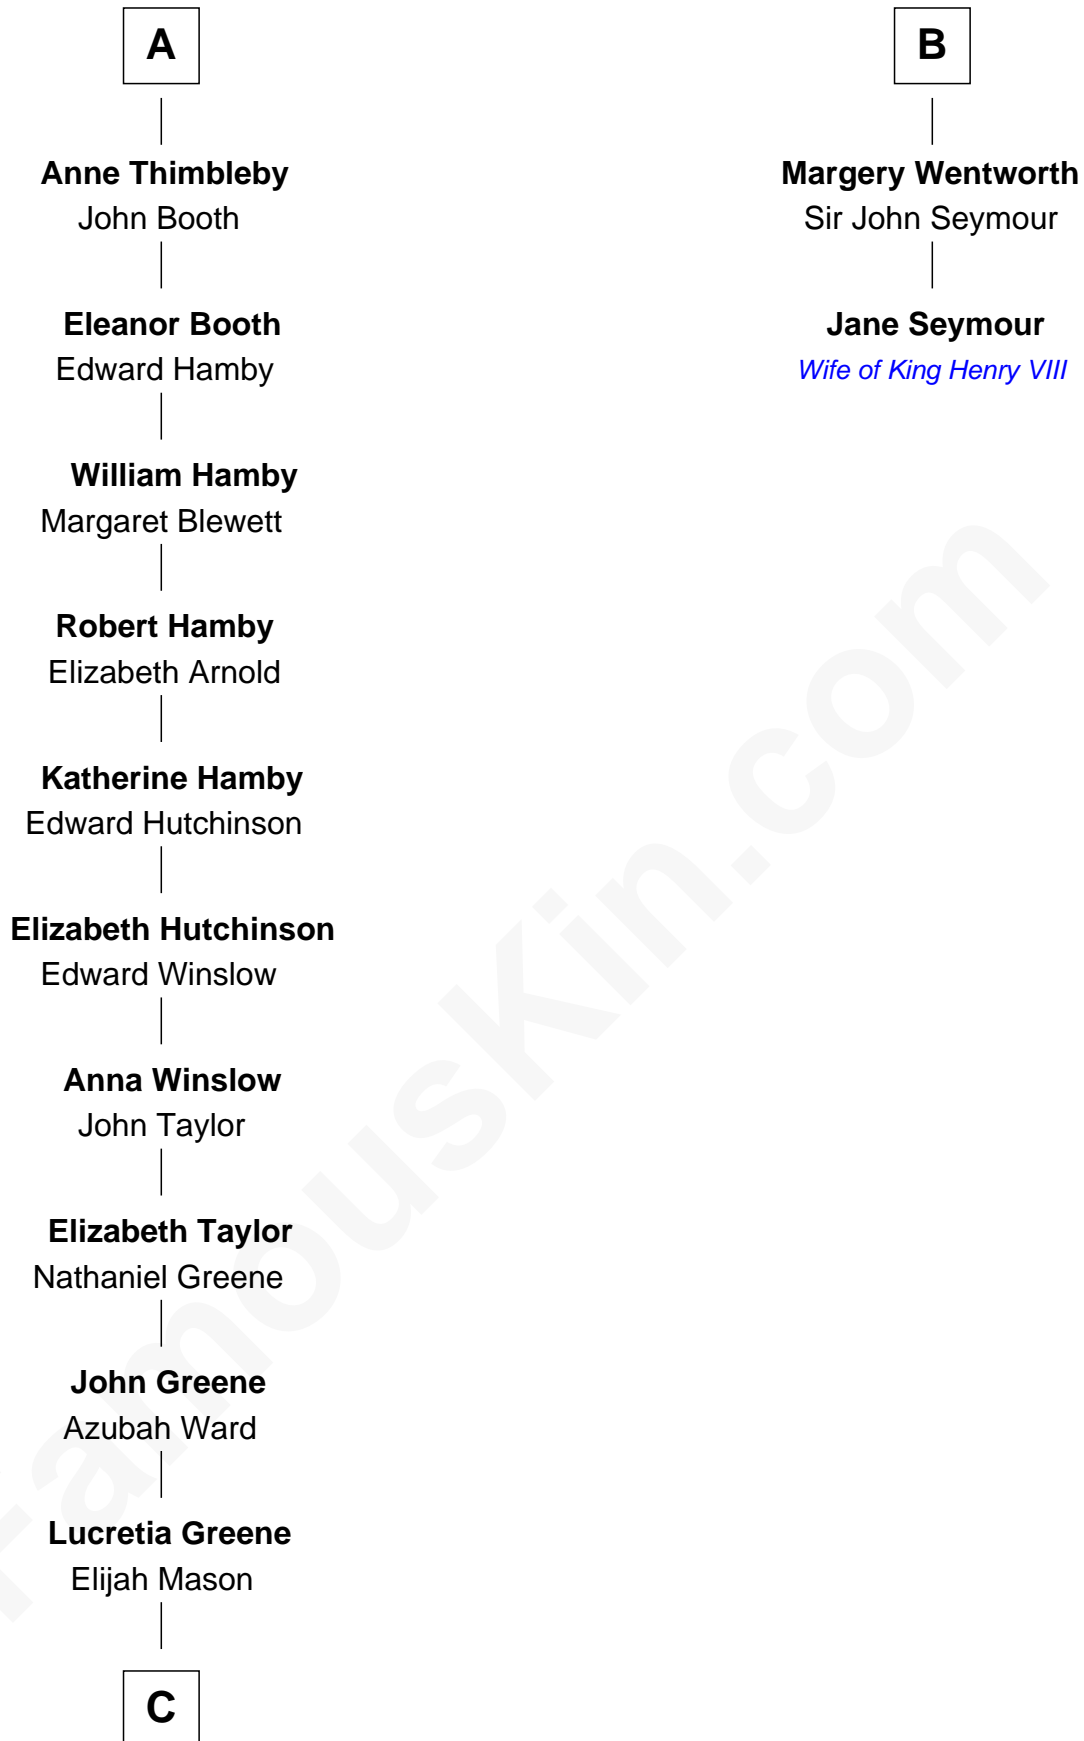

FamousKin.com

Relationship Chart of Lucretia (Rudolph) Garfield

First Lady of President James Garfield

8th cousin 10 times removed of

Jane Seymour

3rd Wife of King Henry VIII

C

Arabella Greene Mason

Zebulon Rudolph

Lucretia (Rudolph) Garfield

First Lady of James Garfield

FamousKin.com