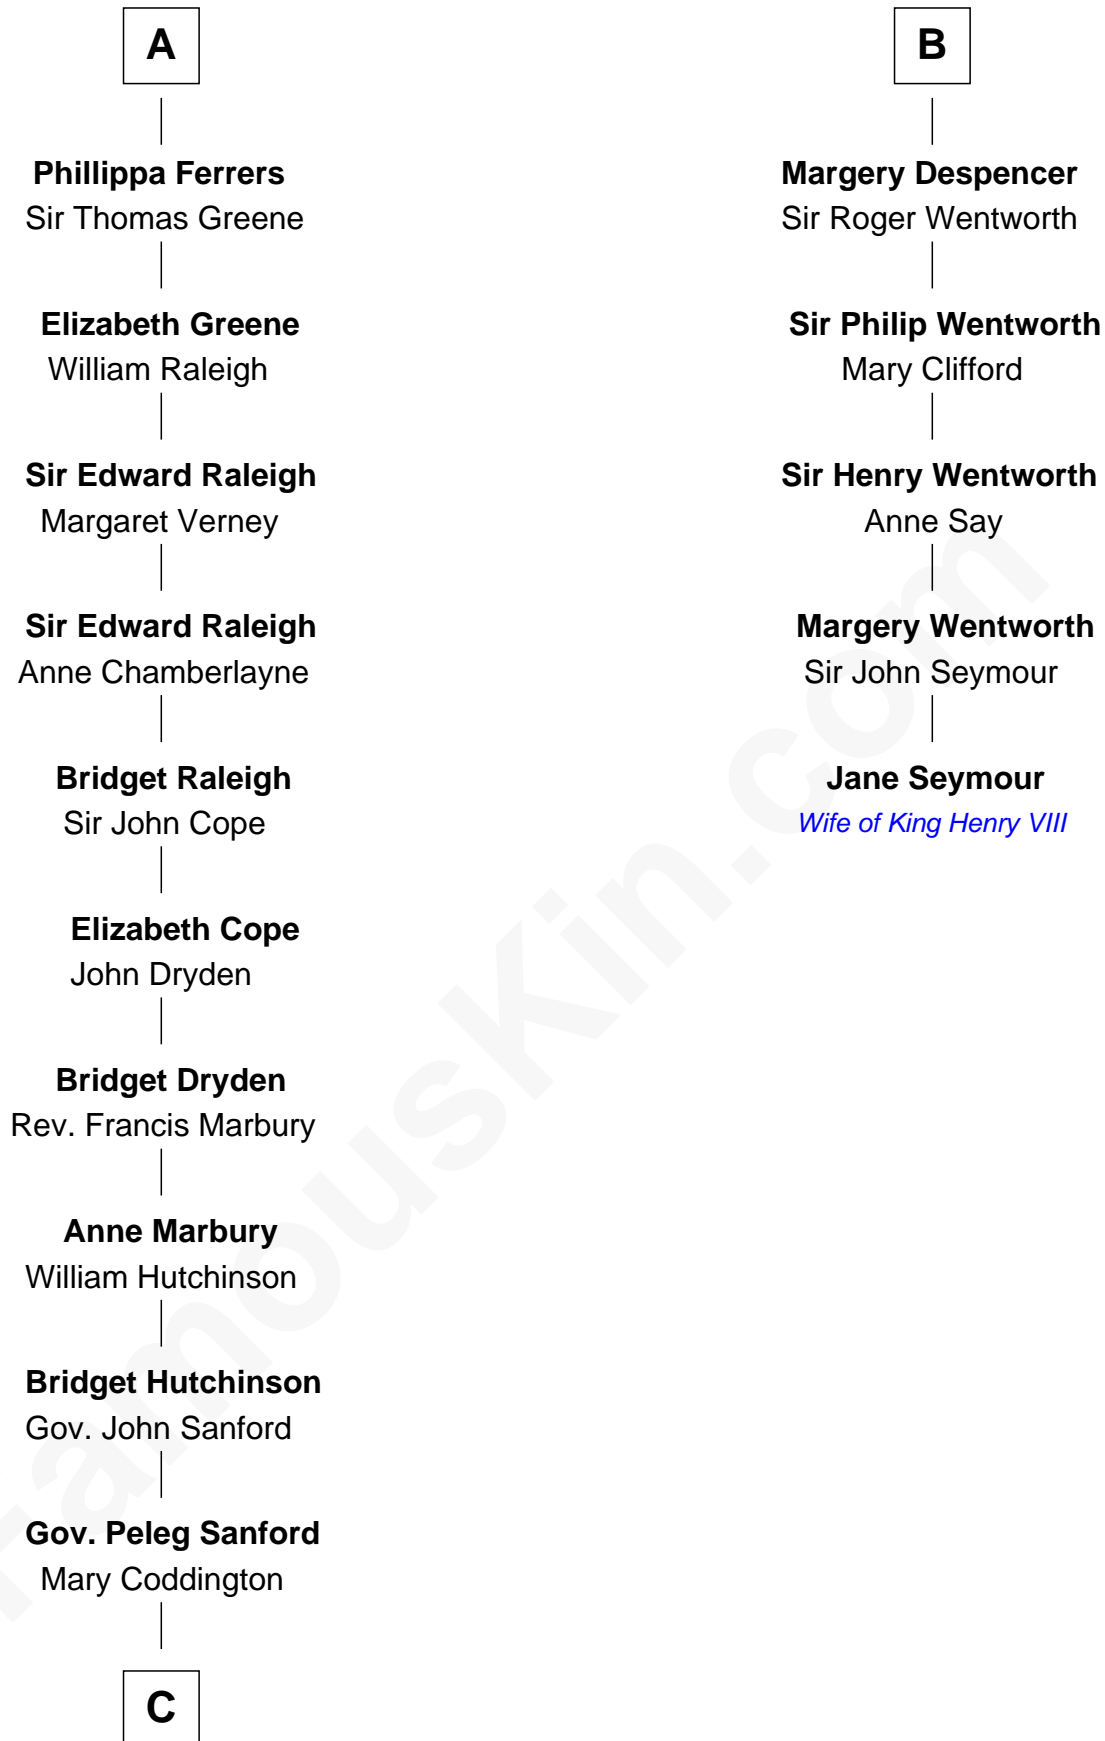

FamousKin.com

Relationship Chart of Lucretia (Rudolph) Garfield

First Lady of President James Garfield

11th cousin 10 times removed of

Jane Seymour

3rd Wife of King Henry VIII

Sir Robert II de Quincy

Hawise of Chester

C

Anne Sanford
Capt. John Mason

Peleg Sanford Mason
Mary Stanton

Elijah Mason
Lucretia Greene

Arabella Greene Mason
Zebulon Rudolph

Lucretia (Rudolph) Garfield
First Lady of James Garfield

FamousKin.com