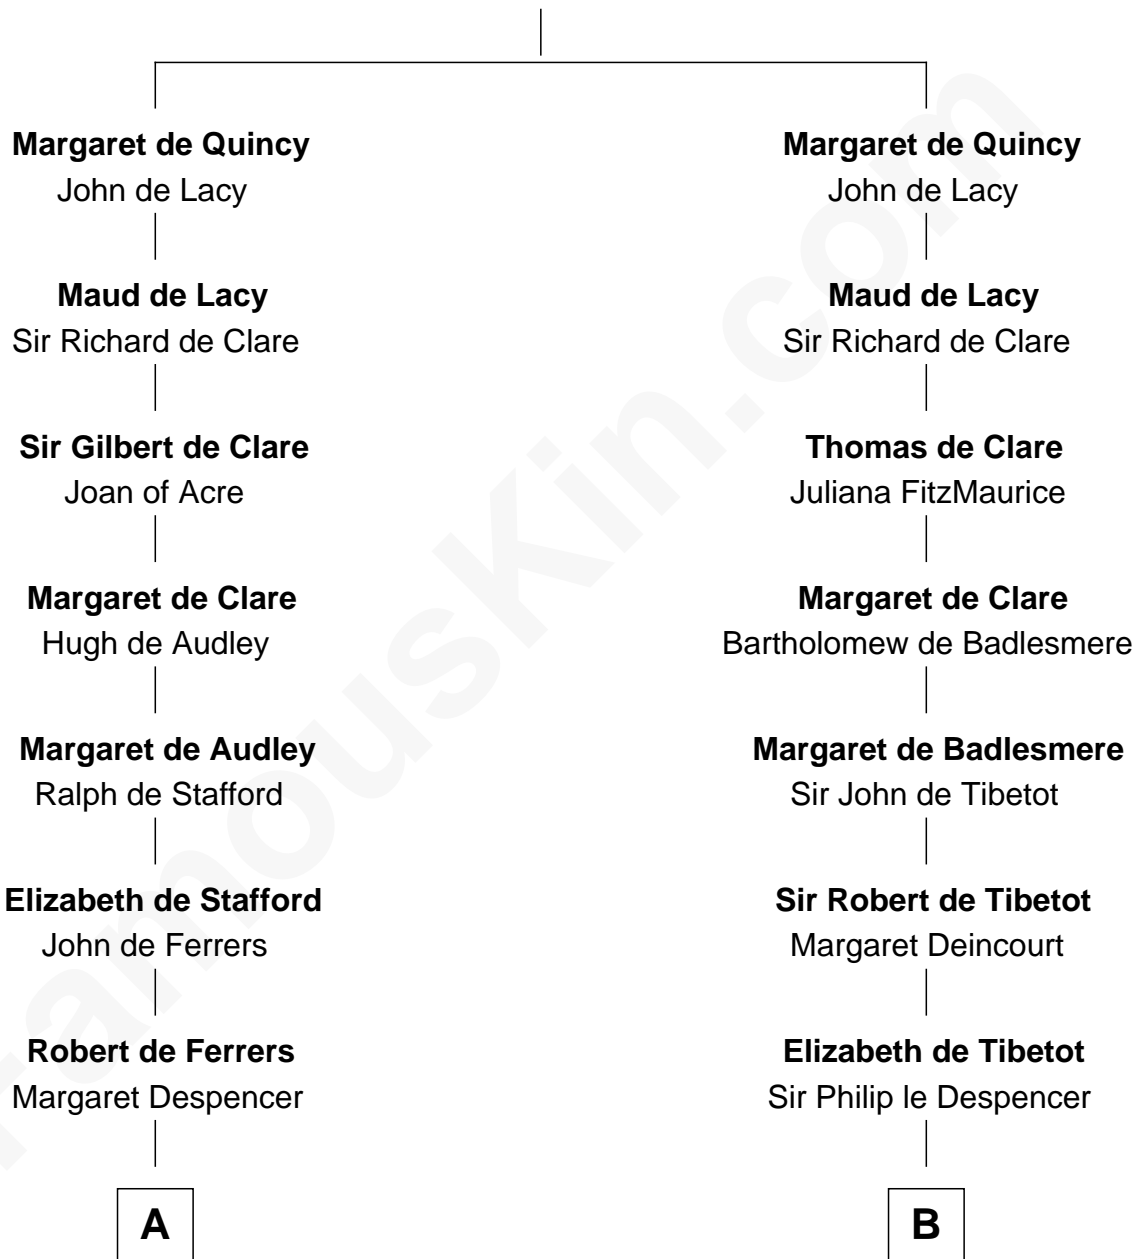

FamousKin.com

Relationship Chart of Lucretia (Rudolph) Garfield

First Lady of President James Garfield

11th cousin 10 times removed of

Jane Seymour

3rd Wife of King Henry VIII

Sir Robert II de Quincy

Hawise of Chester

C

Anne Sanford
Capt. John Mason

Peleg Sanford Mason
Mary Stanton

Elijah Mason
Lucretia Greene

Arabella Greene Mason
Zebulon Rudolph

Lucretia (Rudolph) Garfield
First Lady of James Garfield

FamousKin.com