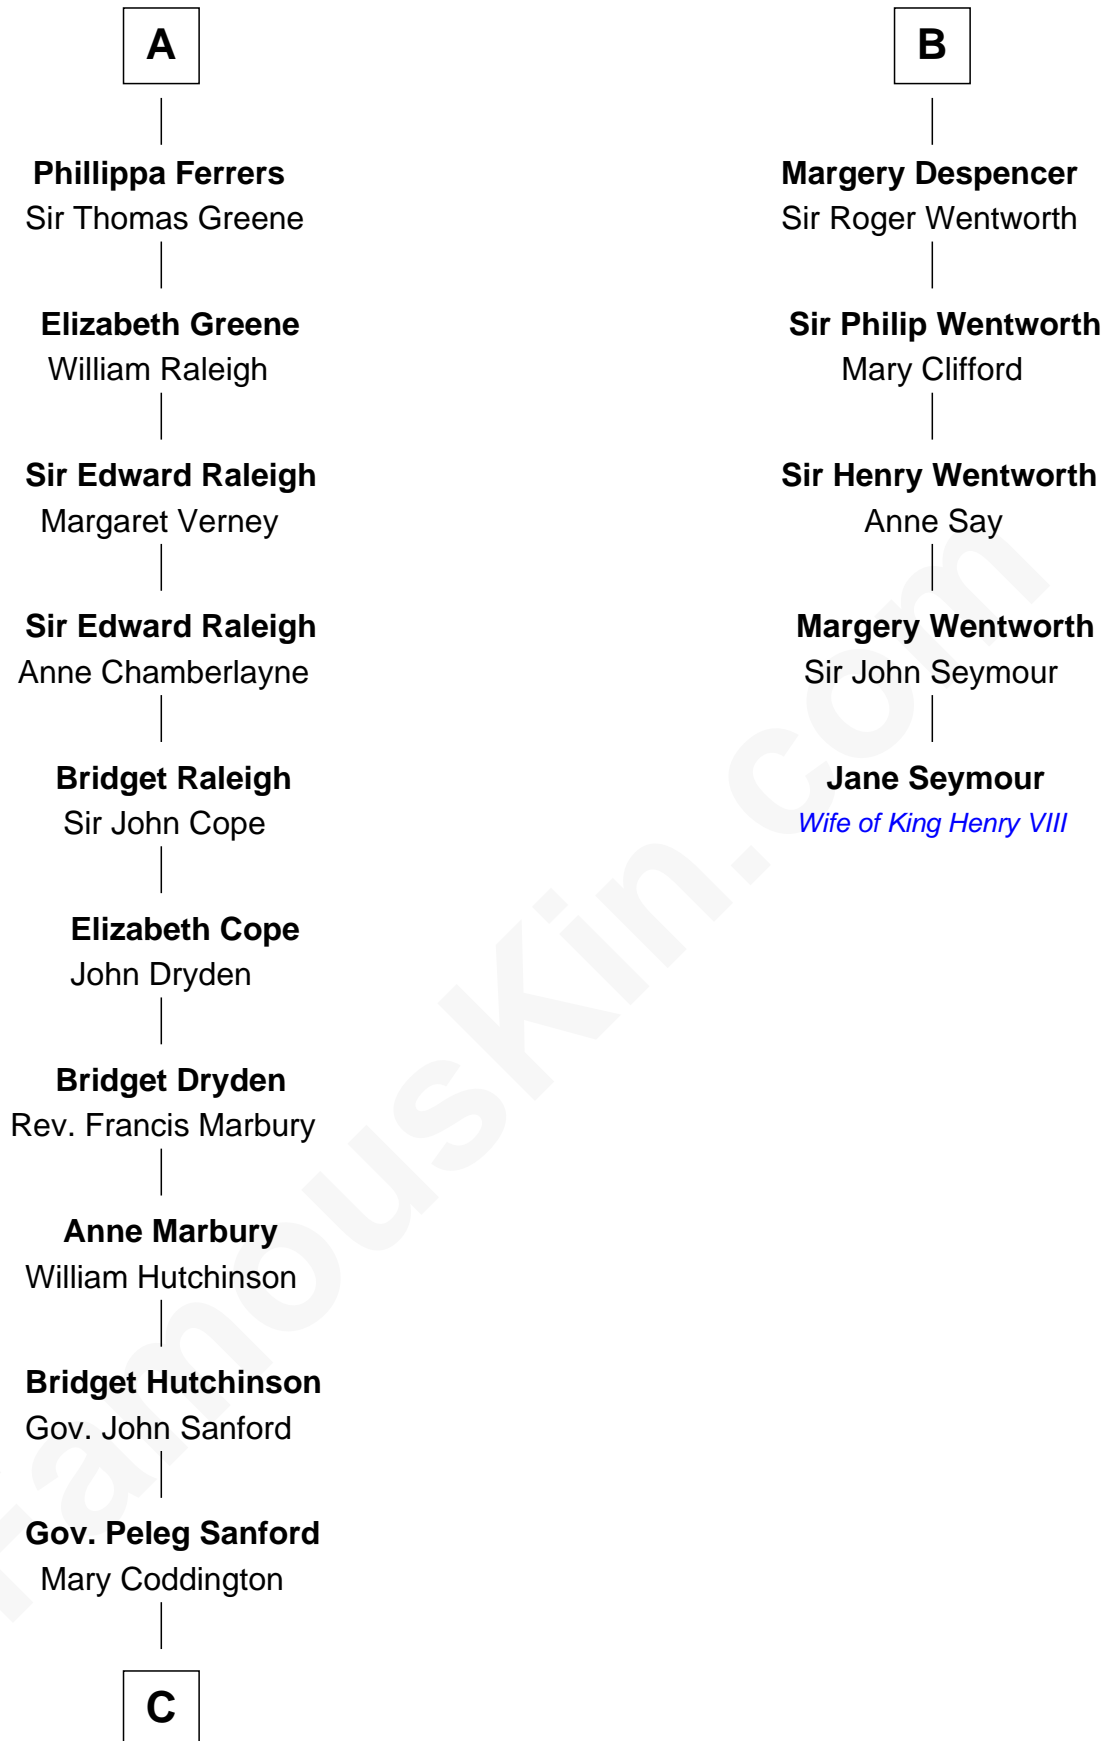

FamousKin.com

Relationship Chart of Lucretia (Rudolph) Garfield

First Lady of President James Garfield

11th cousin 10 times removed of

Jane Seymour

3rd Wife of King Henry VIII

C

Anne Sanford
Capt. John Mason

Peleg Sanford Mason
Mary Stanton

Elijah Mason
Lucretia Greene

Arabella Greene Mason
Zebulon Rudolph

Lucretia (Rudolph) Garfield
First Lady of James Garfield

FamousKin.com