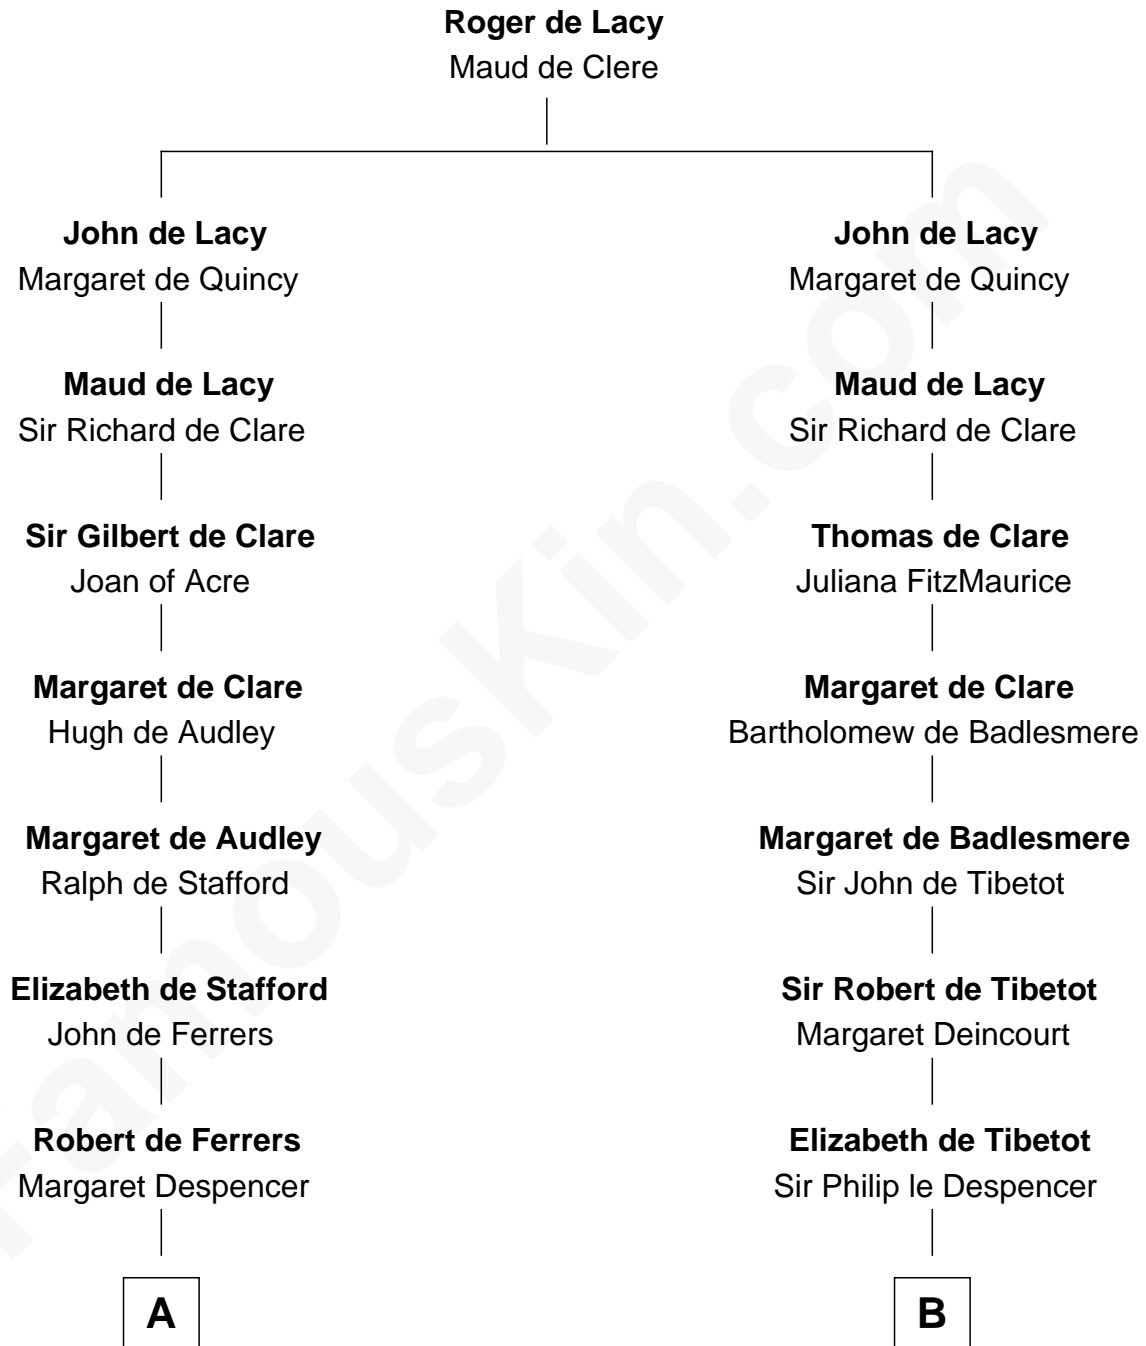

FamousKin.com

Relationship Chart of Lucretia (Rudolph) Garfield

First Lady of President James Garfield

11th cousin 10 times removed of

Jane Seymour

3rd Wife of King Henry VIII

C

Anne Sanford
Capt. John Mason

Peleg Sanford Mason
Mary Stanton

Elijah Mason
Lucretia Greene

Arabella Greene Mason
Zebulon Rudolph

Lucretia (Rudolph) Garfield
First Lady of James Garfield

FamousKin.com