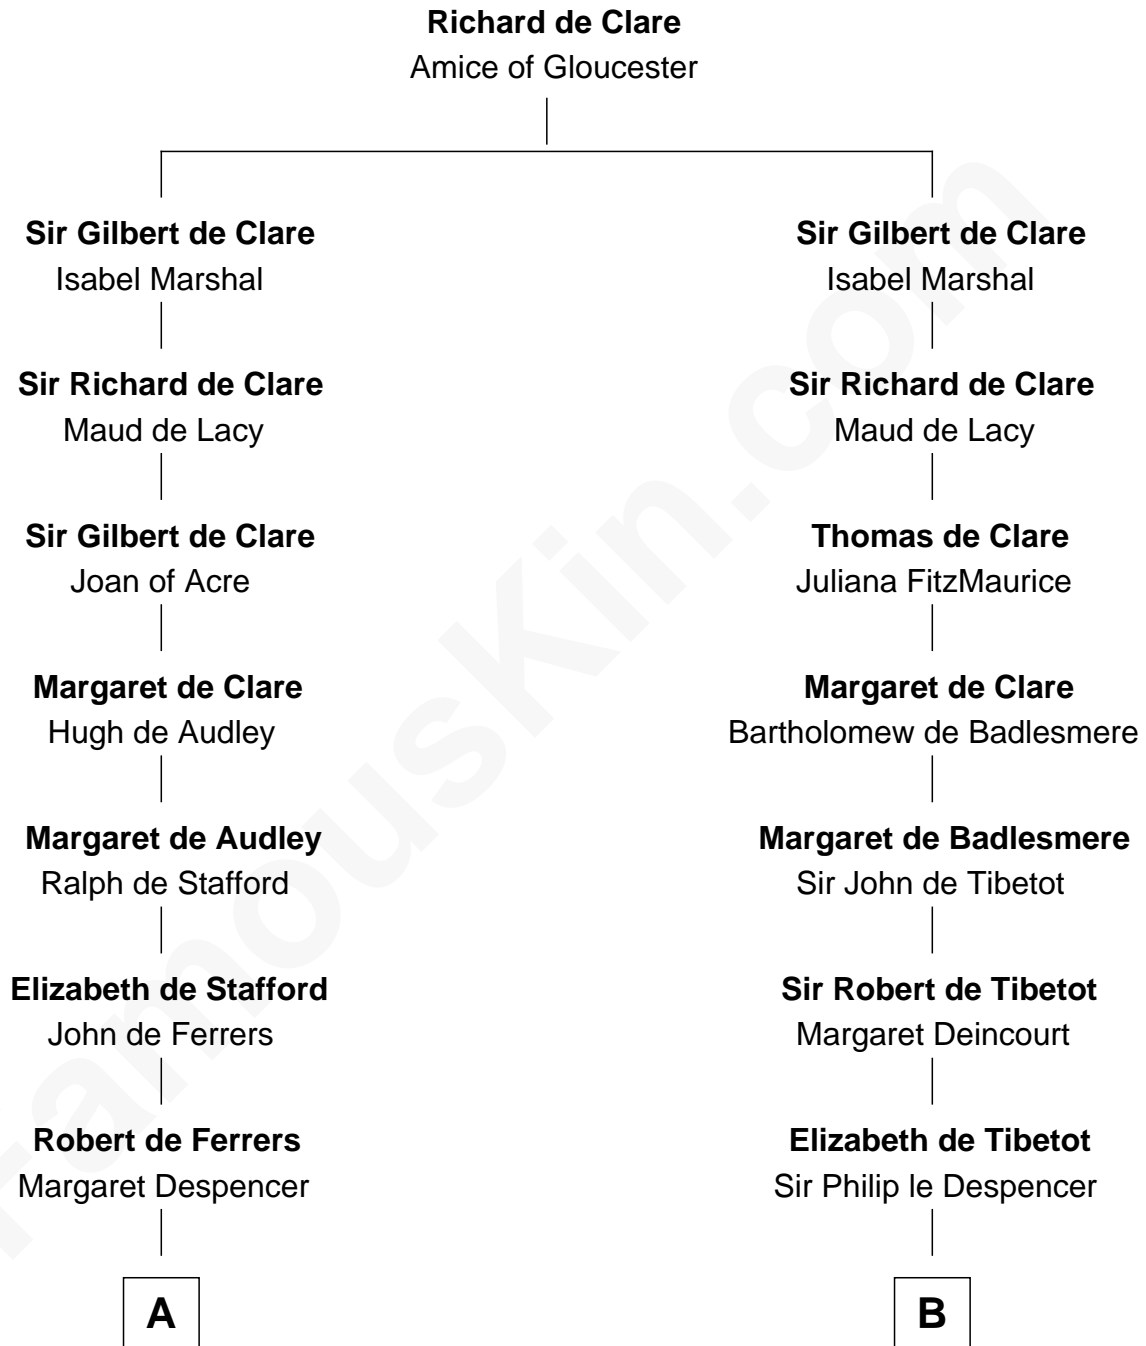

FamousKin.com

Relationship Chart of Lucretia (Rudolph) Garfield

First Lady of President James Garfield

11th cousin 10 times removed of

Jane Seymour

3rd Wife of King Henry VIII

C

Anne Sanford
Capt. John Mason

Peleg Sanford Mason
Mary Stanton

Elijah Mason
Lucretia Greene

Arabella Greene Mason
Zebulon Rudolph

Lucretia (Rudolph) Garfield
First Lady of James Garfield

FamousKin.com