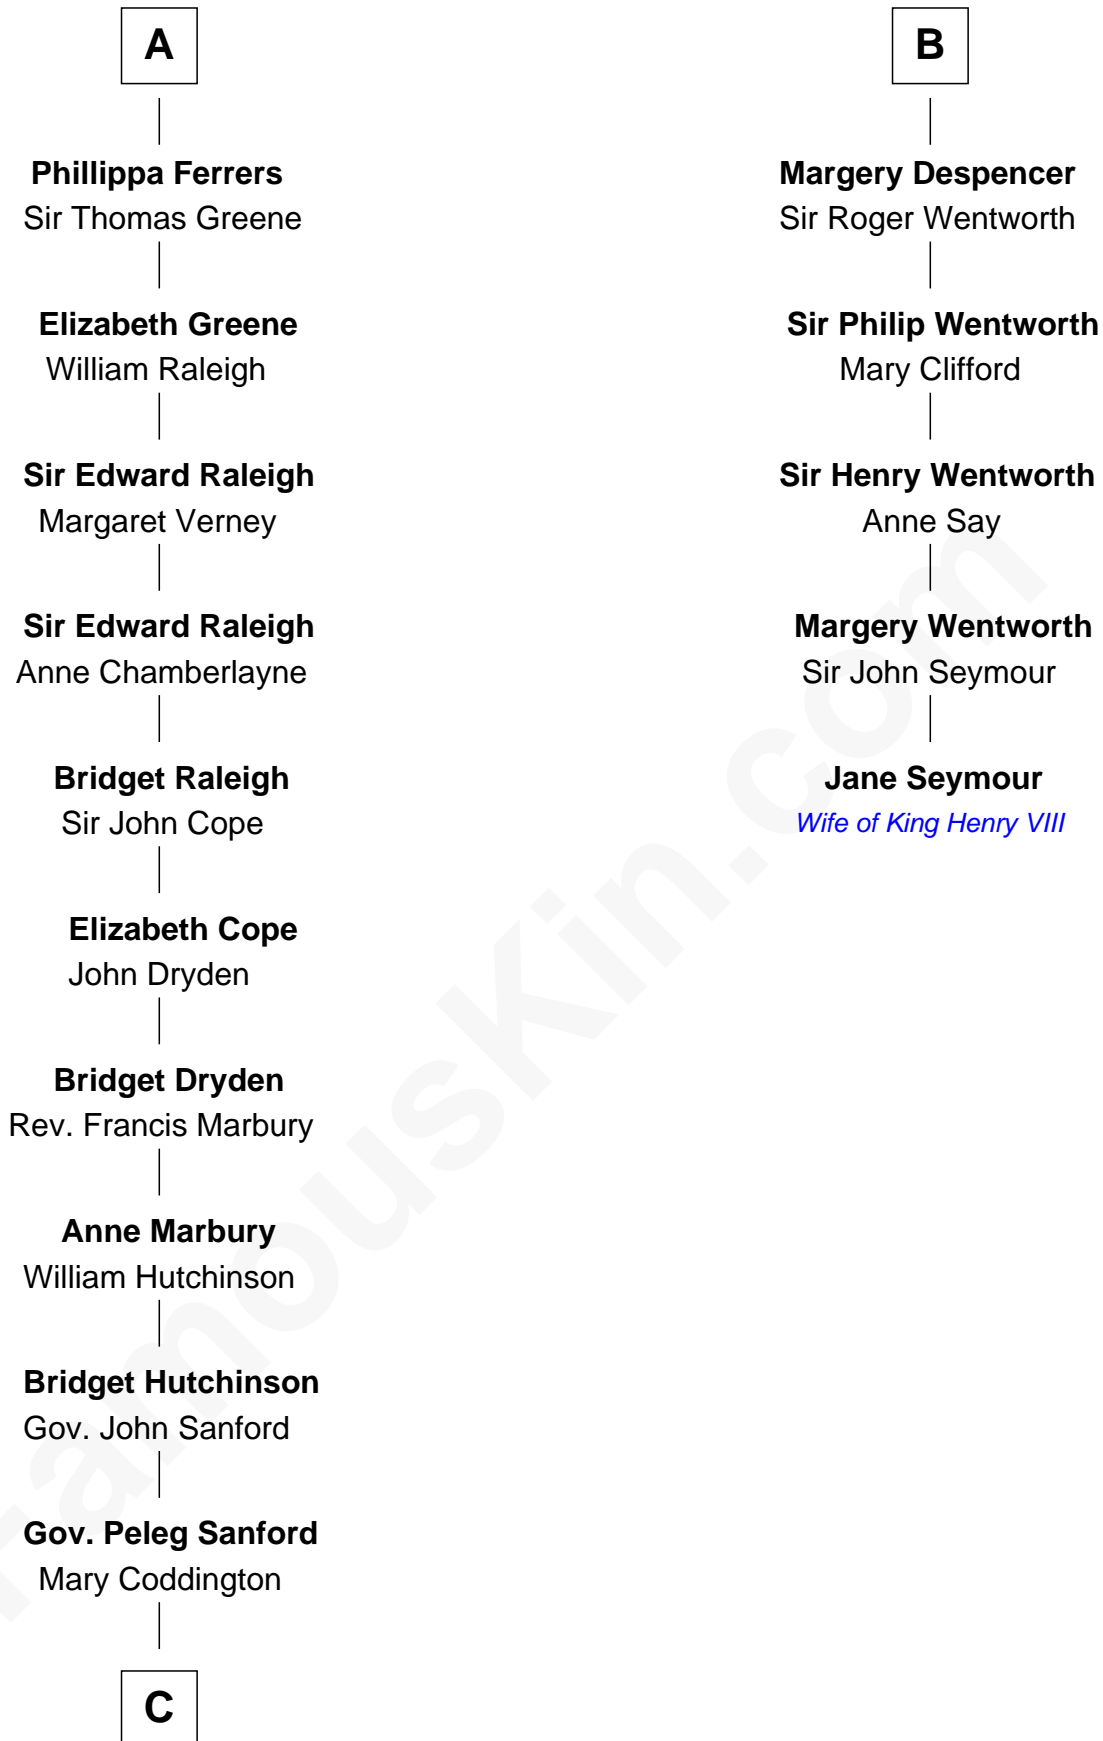

FamousKin.com

Relationship Chart of Lucretia (Rudolph) Garfield

First Lady of President James Garfield

11th cousin 10 times removed of

Jane Seymour

3rd Wife of King Henry VIII

C

Anne Sanford
Capt. John Mason

Peleg Sanford Mason
Mary Stanton

Elijah Mason
Lucretia Greene

Arabella Greene Mason
Zebulon Rudolph

Lucretia (Rudolph) Garfield
First Lady of James Garfield

FamousKin.com