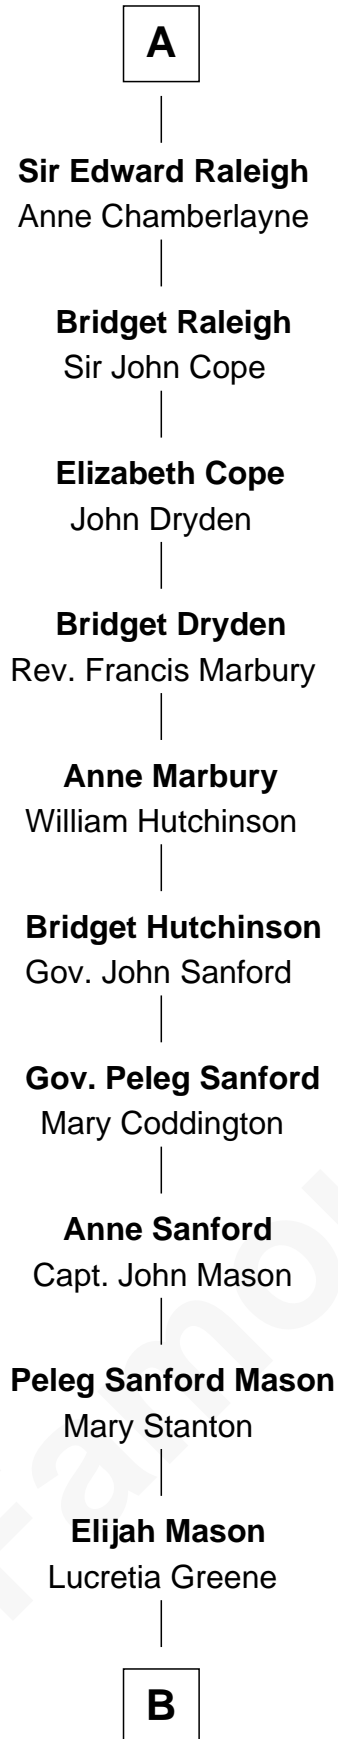

FamousKin.com

Relationship Chart of Lucretia (Rudolph) Garfield

First Lady of President James Garfield

7th cousin 11 times removed of

Jane Seymour

3rd Wife of King Henry VIII

Sir Hugh I de Audley

Iseult de Mortimer

B

Arabella Greene Mason

Zebulon Rudolph

Lucretia (Rudolph) Garfield

First Lady of James Garfield

FamousKin.com