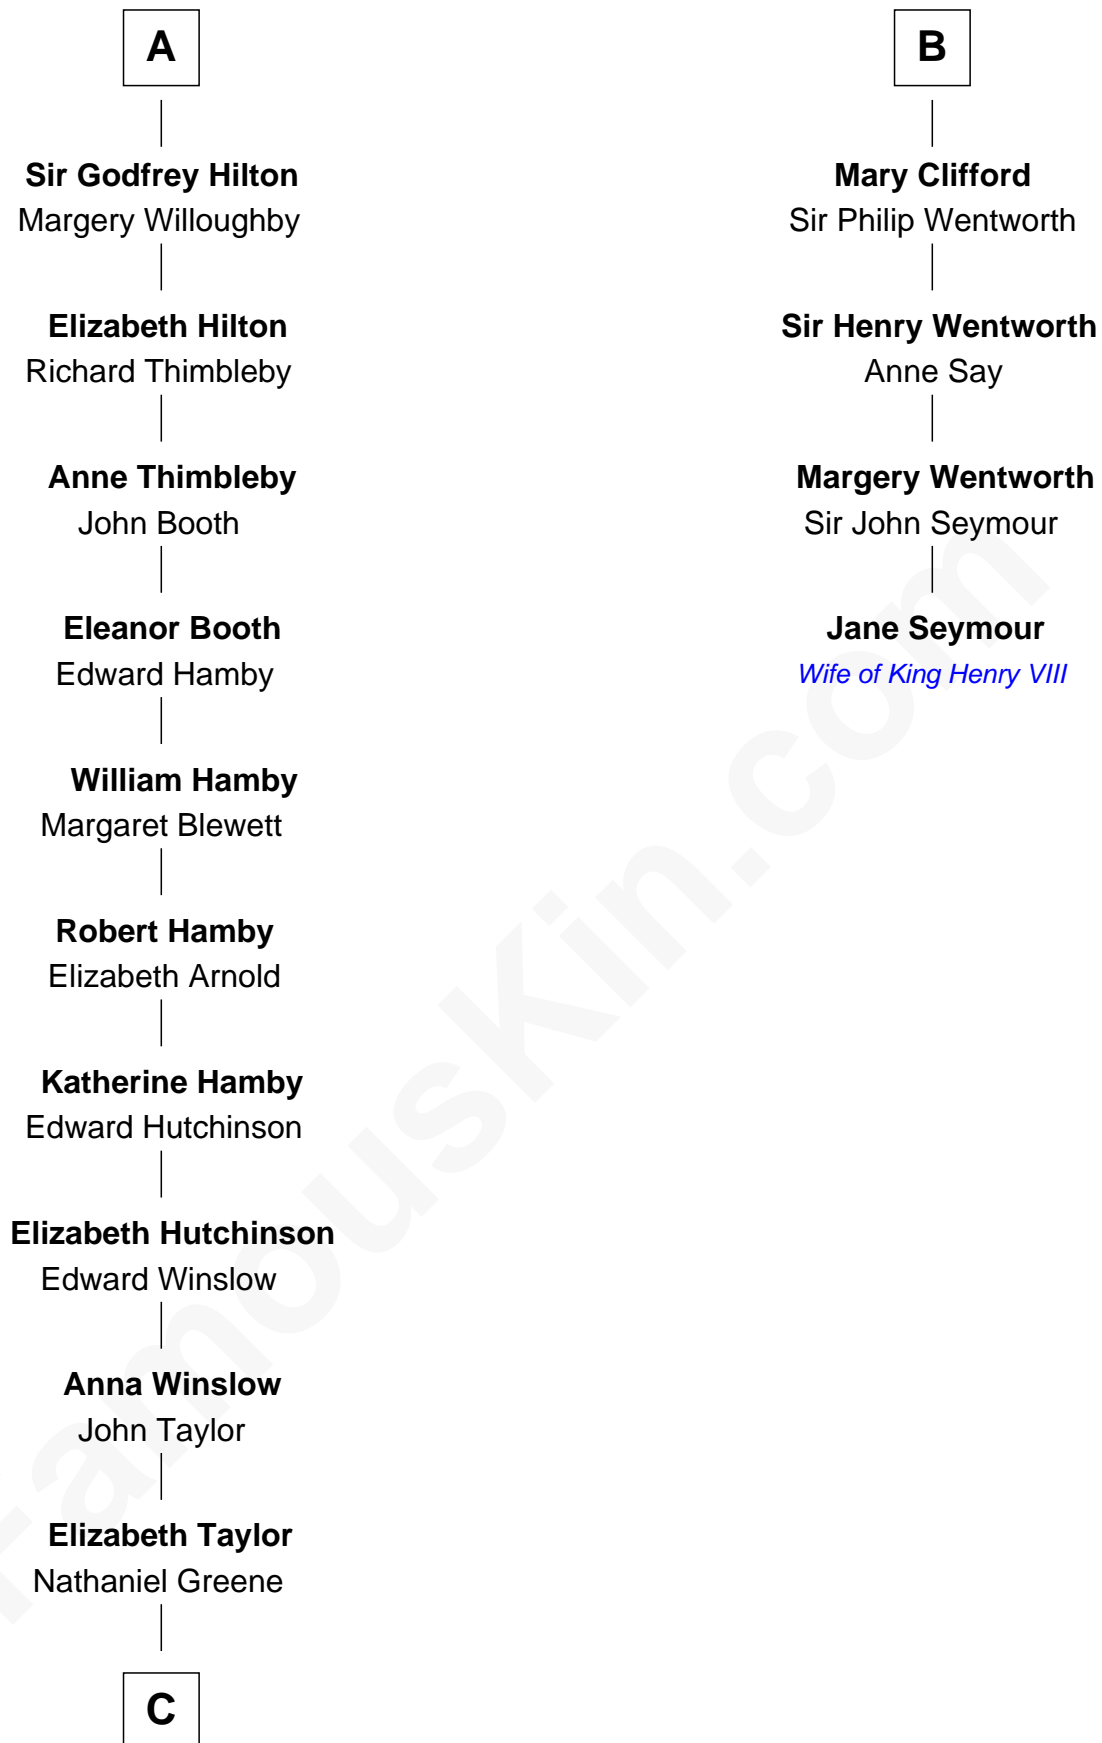

Sir Henry Percy

**Sir Henry Percy**

Elizabeth Mortimer

**Elizabeth Percy**

Sir John Clifford

**B**

**C**

—  
**John Greene**  
Azubah Ward

—  
**Lucretia Greene**  
Elijah Mason

—  
**Arabella Greene Mason**  
Zebulon Rudolph

—  
**Lucretia (Rudolph) Garfield**  
*First Lady of James Garfield*

FamousKin.com