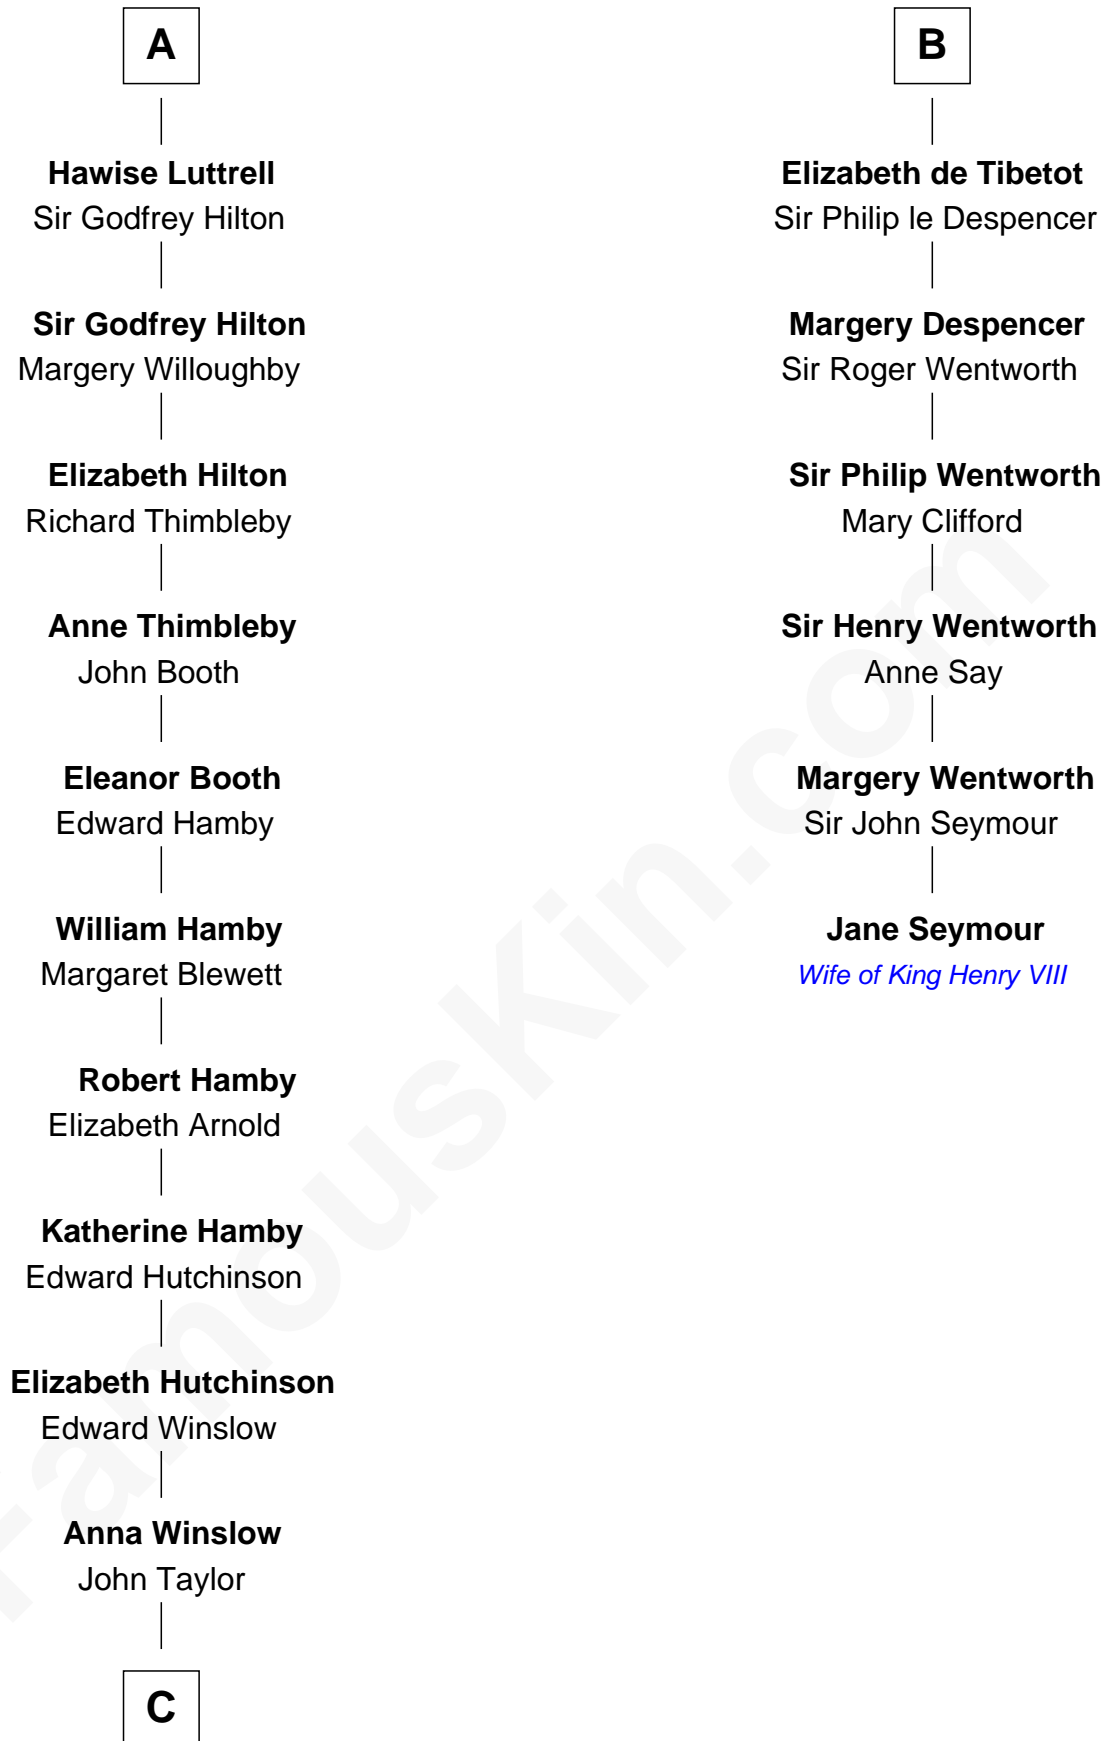

## Relationship Chart of Lucretia (Rudolph) Garfield

First Lady of President James Garfield

12th cousin 9 times removed of

**Jane Seymour**

3rd Wife of King Henry VIII

**Sir Odinel de Umfreville**

Alice de Lucy

**C**

—  
**Elizabeth Taylor**  
Nathaniel Greene

—  
**John Greene**  
Azubah Ward

—  
**Lucretia Greene**  
Elijah Mason

—  
**Arabella Greene Mason**  
Zebulon Rudolph

—  
**Lucretia (Rudolph) Garfield**  
*First Lady of James Garfield*