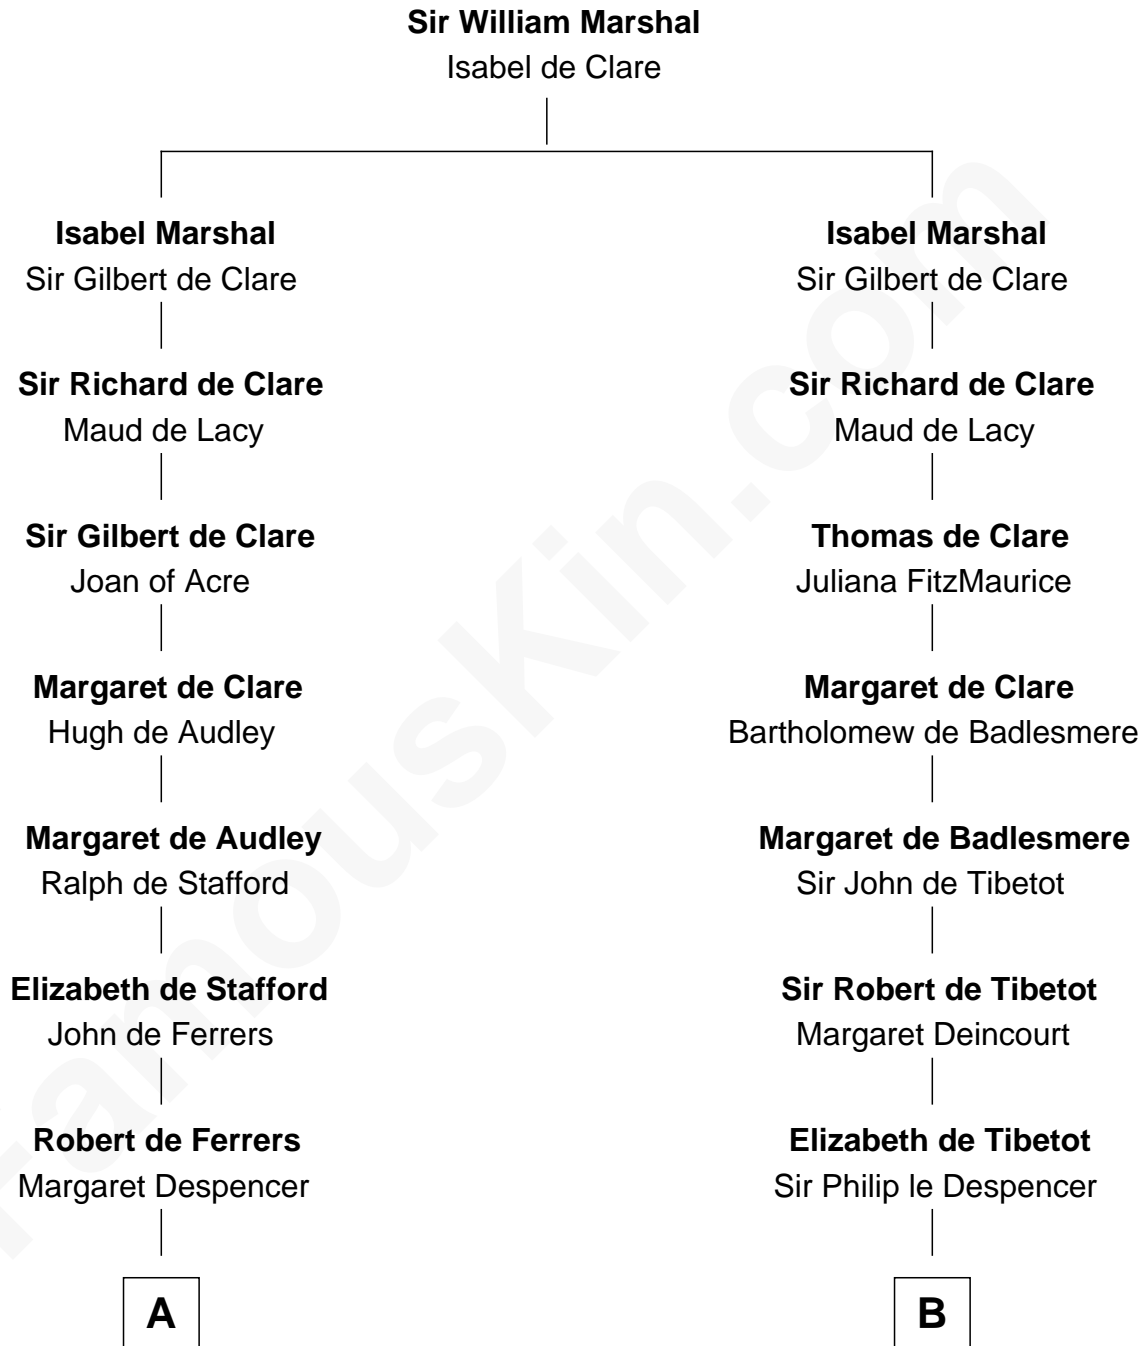

# FamousKin.com

## Relationship Chart of Lucretia (Rudolph) Garfield

*First Lady of President James Garfield*

11th cousin 10 times removed of

**Jane Seymour**

*3rd Wife of King Henry VIII*

**C**

**Anne Sanford**  
Capt. John Mason

**Peleg Sanford Mason**  
Mary Stanton

**Elijah Mason**  
Lucretia Greene

**Arabella Greene Mason**  
Zebulon Rudolph

**Lucretia (Rudolph) Garfield**  
*First Lady of James Garfield*

FamousKin.com