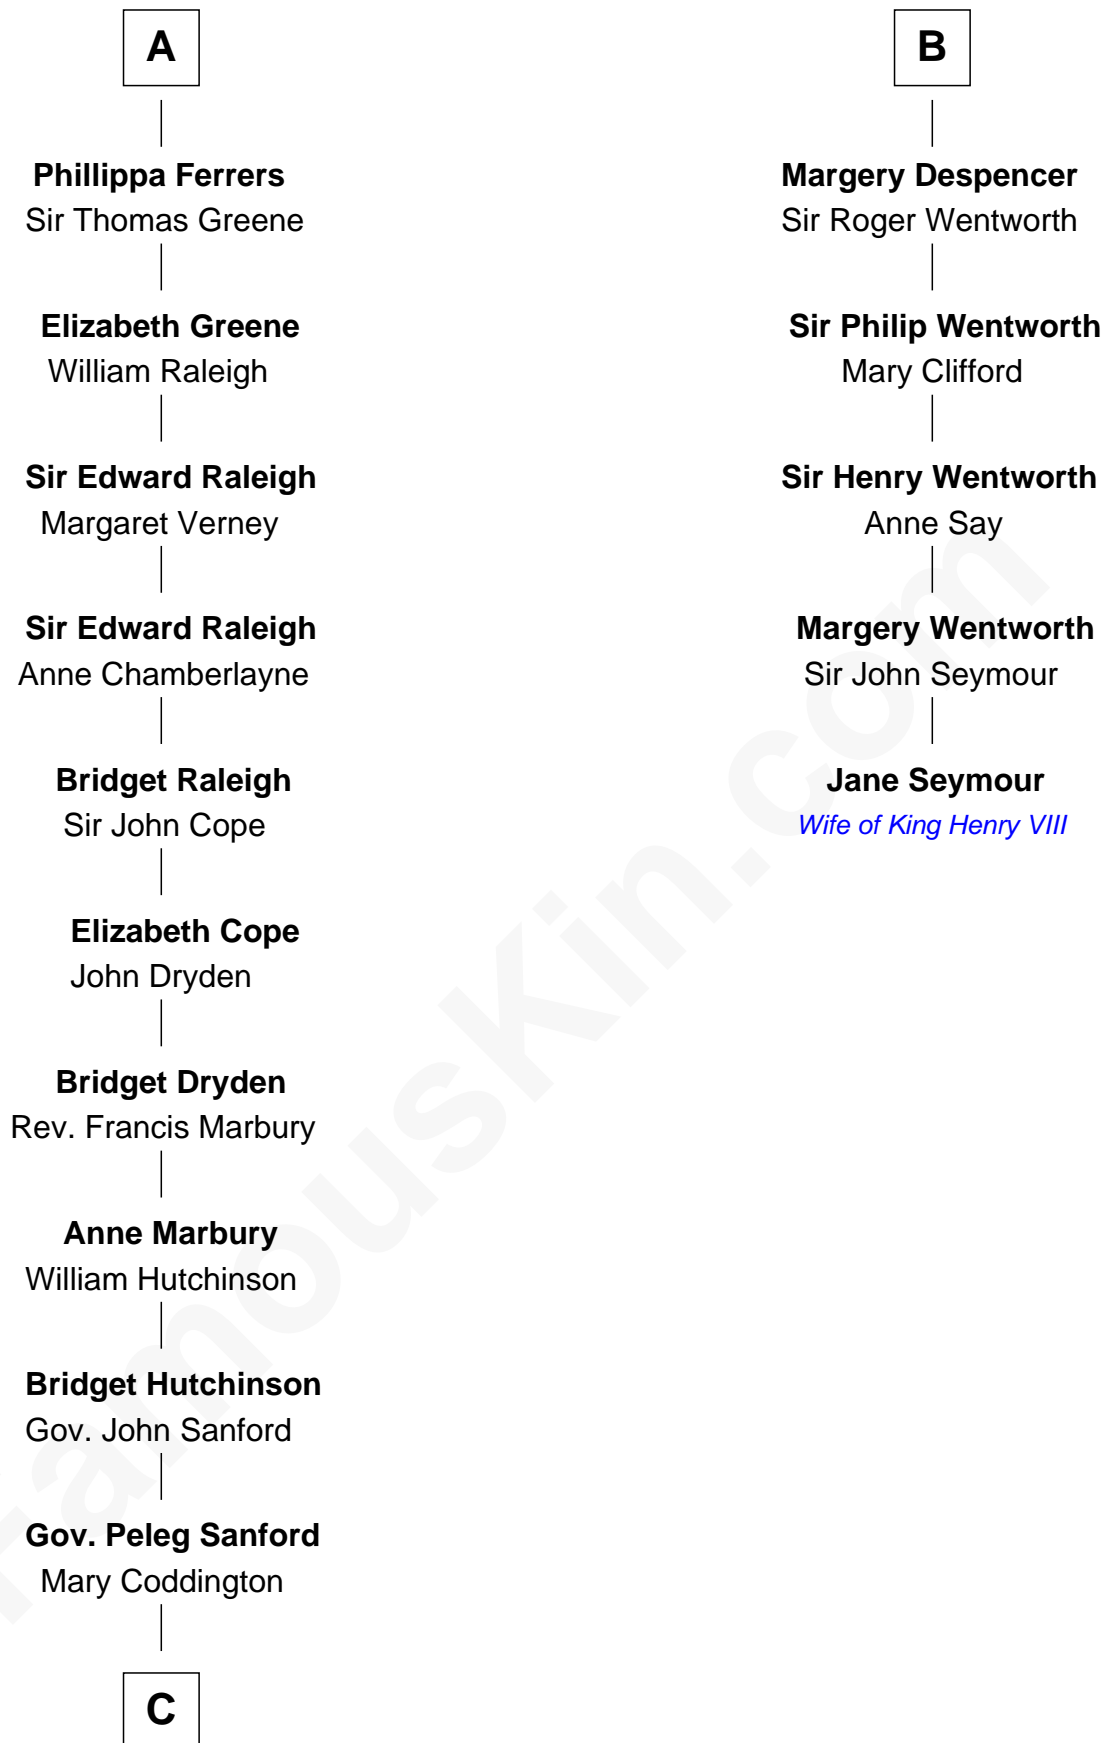

## Relationship Chart of Lucretia (Rudolph) Garfield

*First Lady of President James Garfield*

11th cousin 10 times removed of

**Jane Seymour**

*3rd Wife of King Henry VIII*

**C**

**Anne Sanford**  
Capt. John Mason

**Peleg Sanford Mason**  
Mary Stanton

**Elijah Mason**  
Lucretia Greene

**Arabella Greene Mason**  
Zebulon Rudolph

**Lucretia (Rudolph) Garfield**  
*First Lady of James Garfield*

FamousKin.com