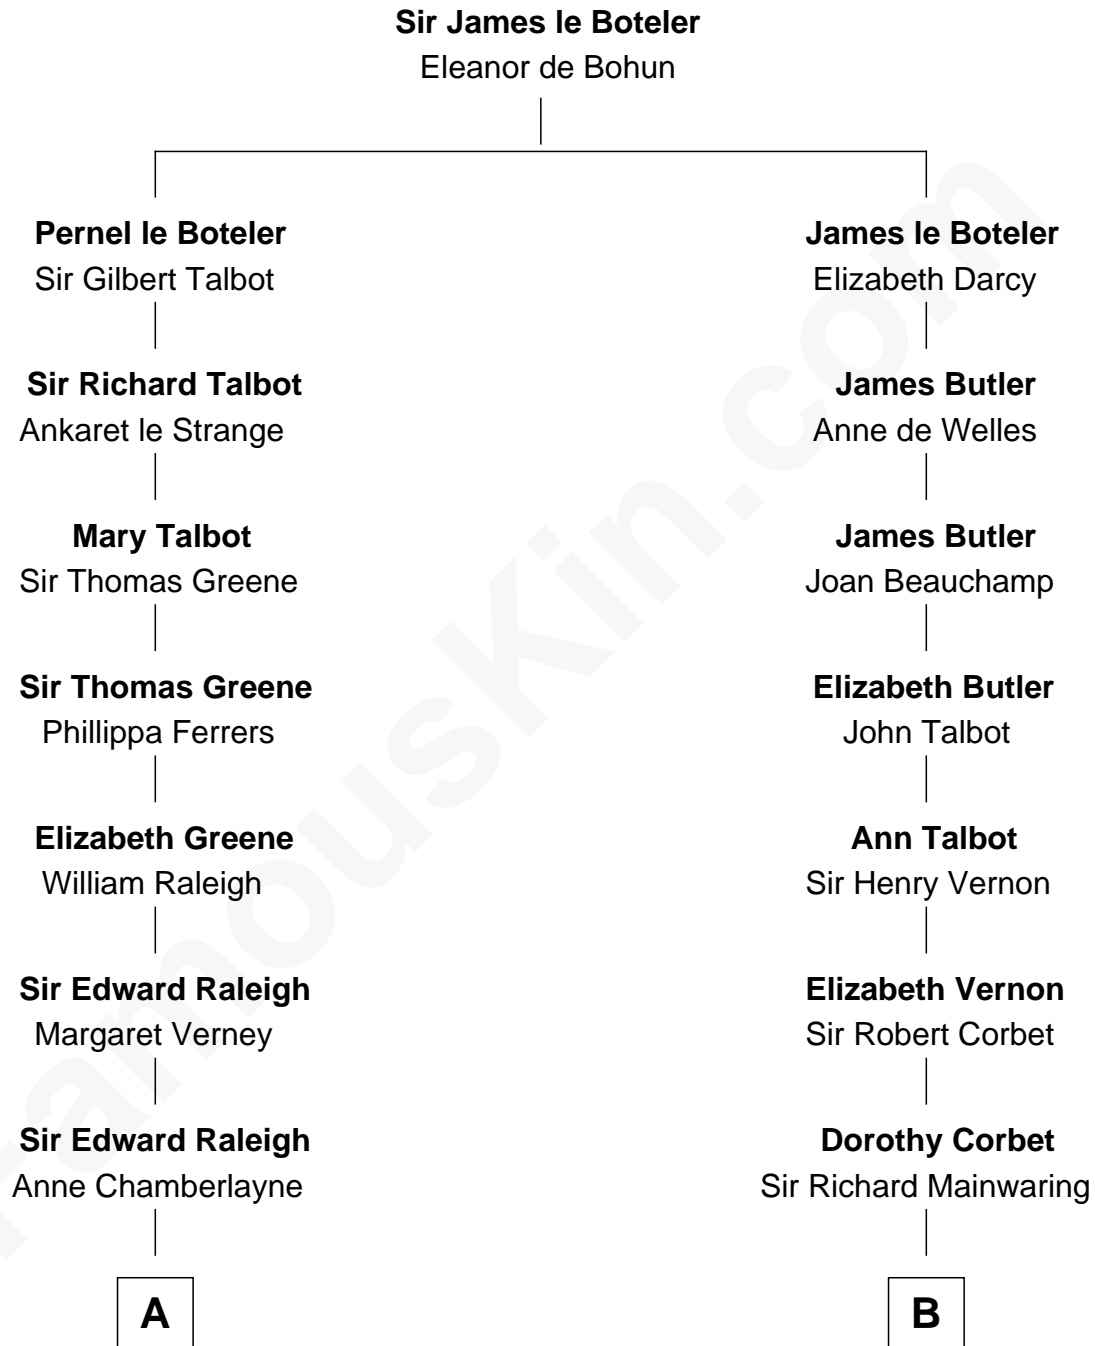

# FamousKin.com

## Relationship Chart of Lucretia (Rudolph) Garfield

*First Lady of President James Garfield*

17th cousin 3 times removed of

**John Adams Morgan**

*1952 Olympic Sailing Gold Medalist*

**C**

—  
**Frances Louisa Tracy**