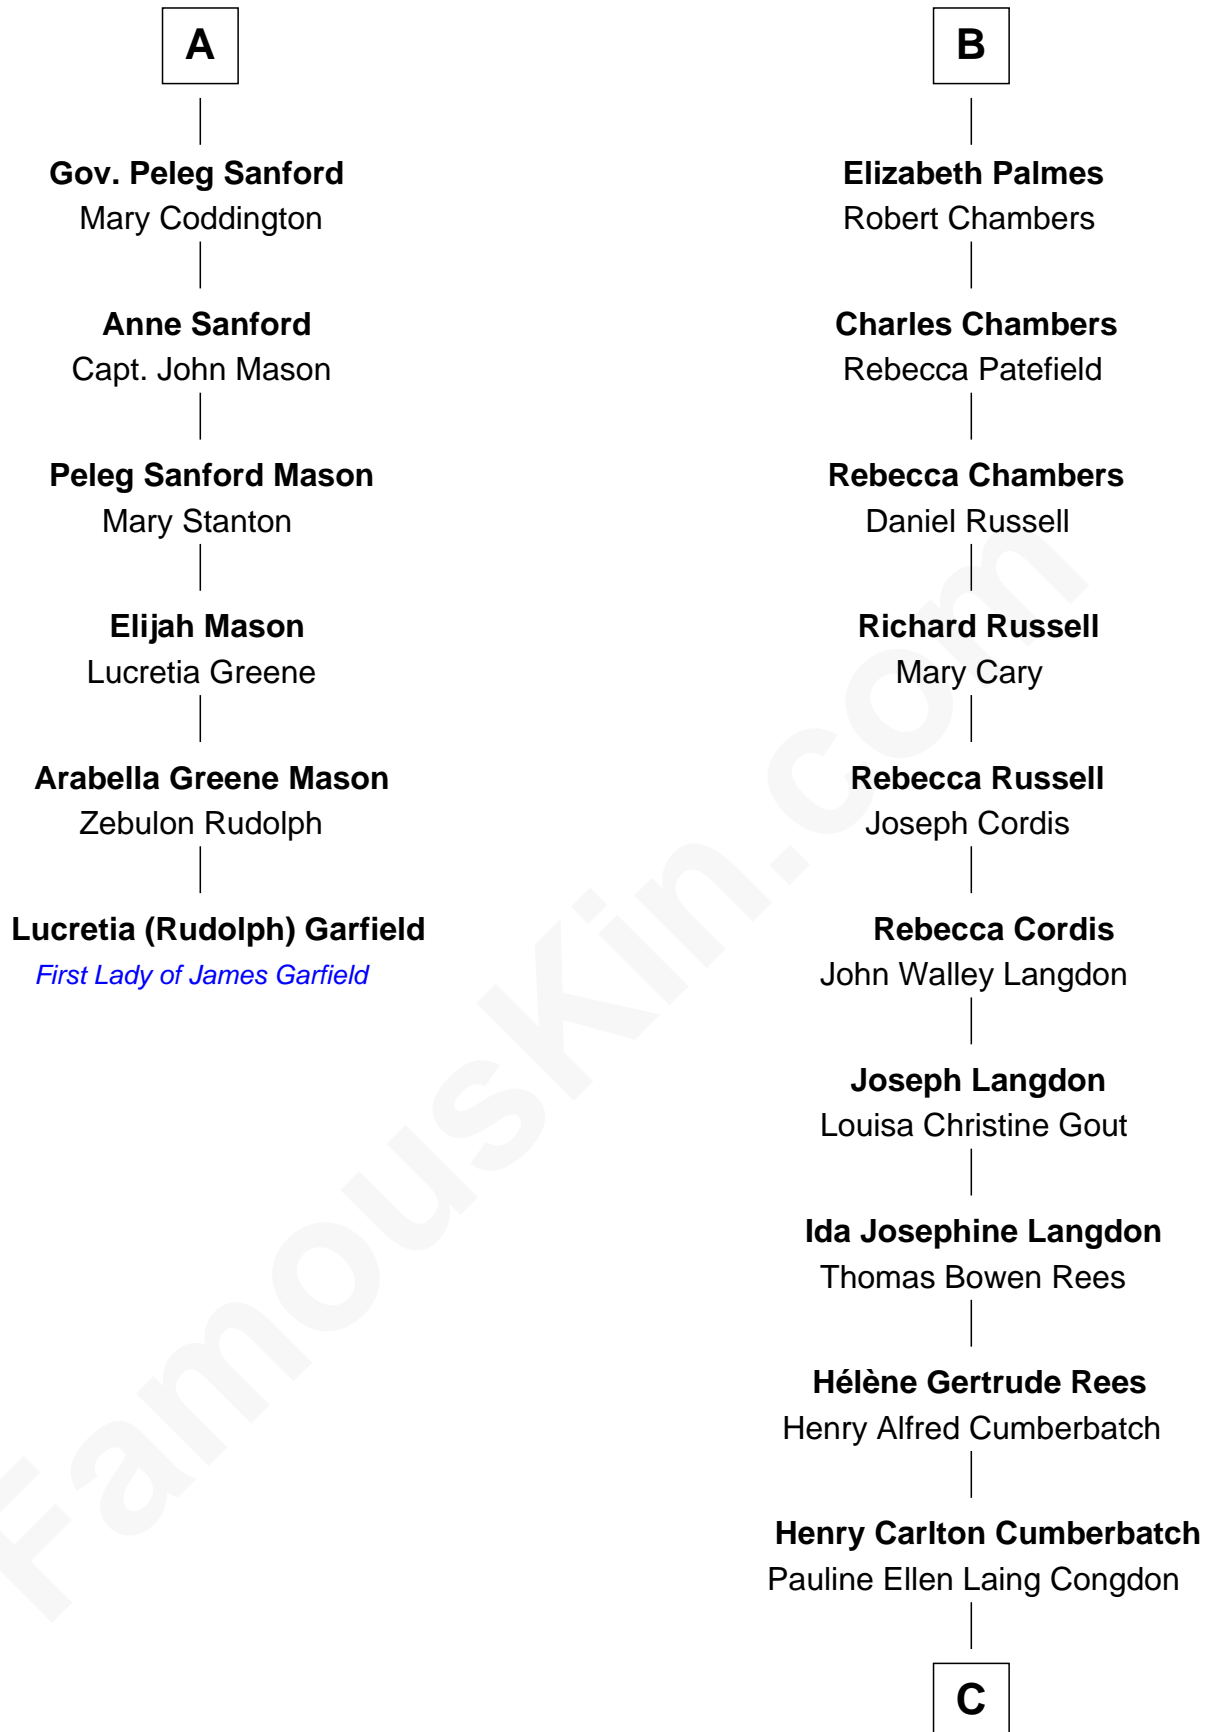

FamousKin.com

Relationship Chart of Lucretia (Rudolph) Garfield

First Lady of President James Garfield

12th cousin 6 times removed of

Benedict Cumberbatch

Movie, Television and Stage Actor

C

Timothy Carlton Congdon Cumberbatch

Wanda Ventham

Benedict Cumberbatch

Movie, Television and Stage Actor

FamousKin.com