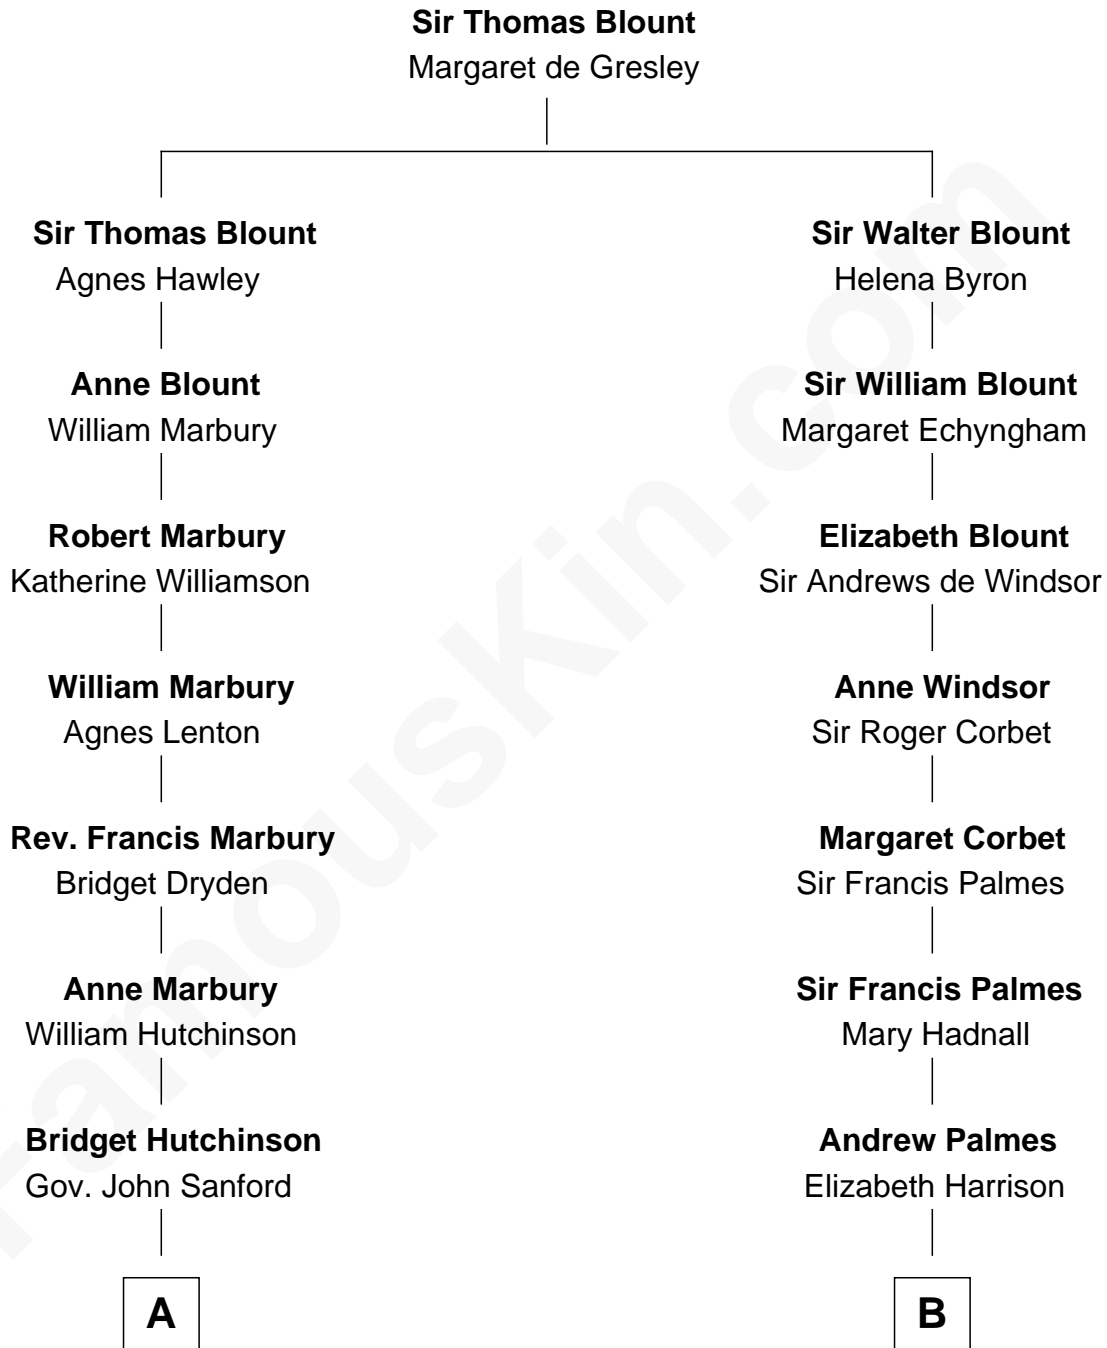

FamousKin.com

Relationship Chart of Lucretia (Rudolph) Garfield

First Lady of President James Garfield

12th cousin 6 times removed of

Benedict Cumberbatch

Movie, Television and Stage Actor

C

Timothy Carlton Congdon Cumberbatch

Wanda Ventham

Benedict Cumberbatch

Movie, Television and Stage Actor

FamousKin.com