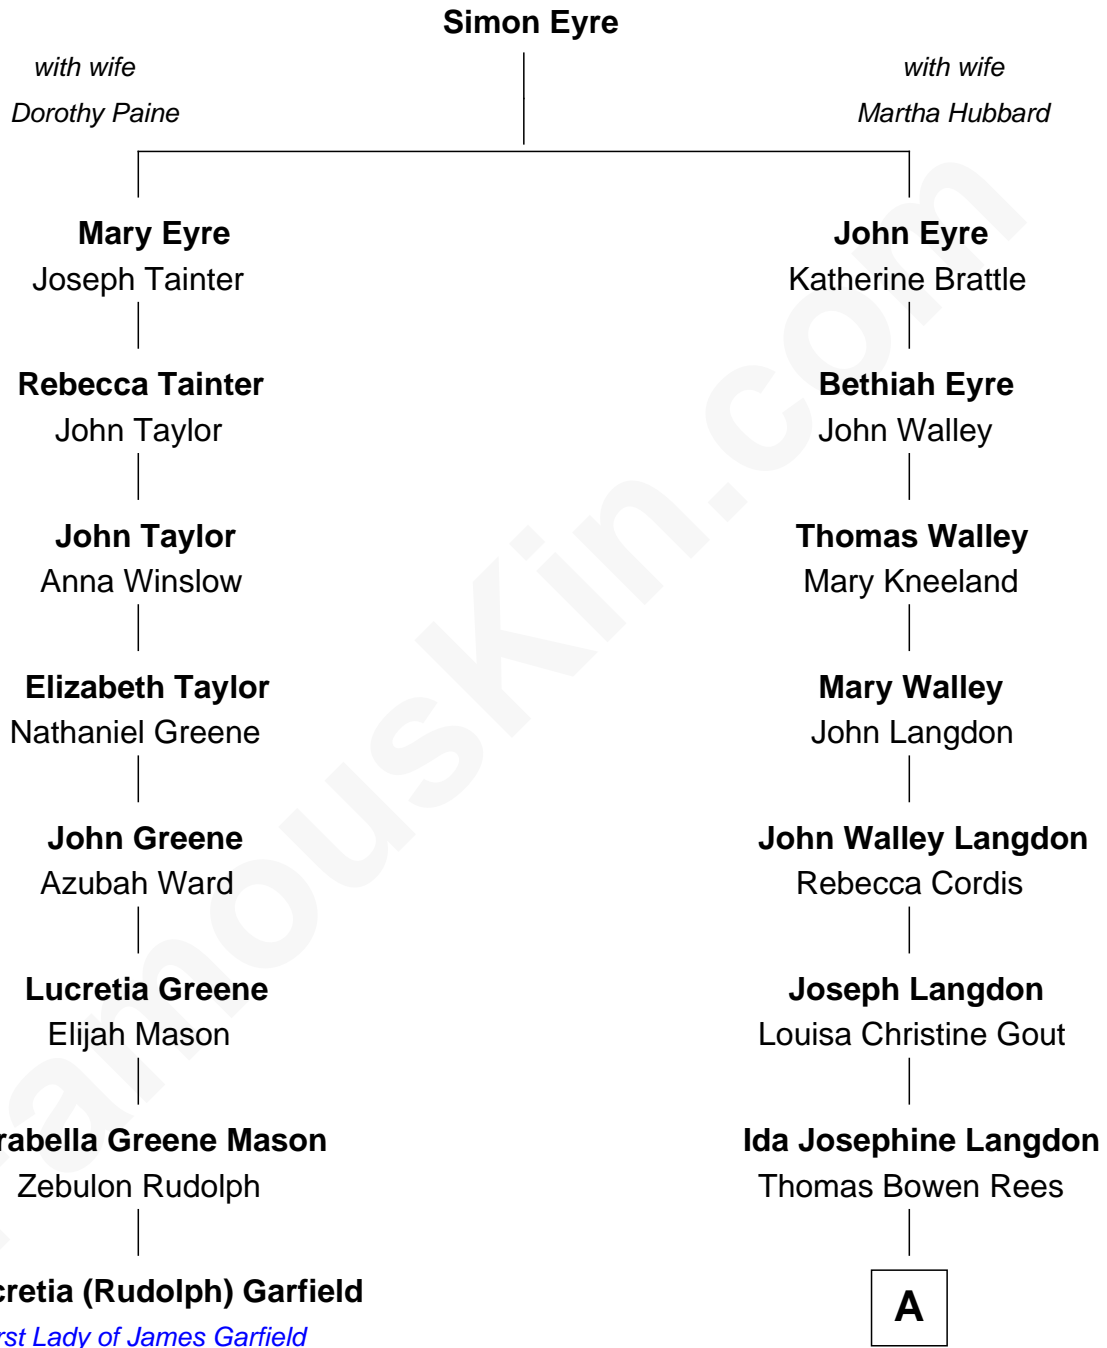

FamousKin.com

Relationship Chart of Lucretia (Rudolph) Garfield

First Lady of President James Garfield

7th cousin 3 times removed of

Benedict Cumberbatch

Movie, Television and Stage Actor

A

Hélène Gertrude Rees
Henry Alfred Cumberbatch

Henry Carlton Cumberbatch
Pauline Ellen Laing Congdon

Timothy Carlton Congdon Cumberbatch
Wanda Ventham

Benedict Cumberbatch
Movie, Television and Stage Actor