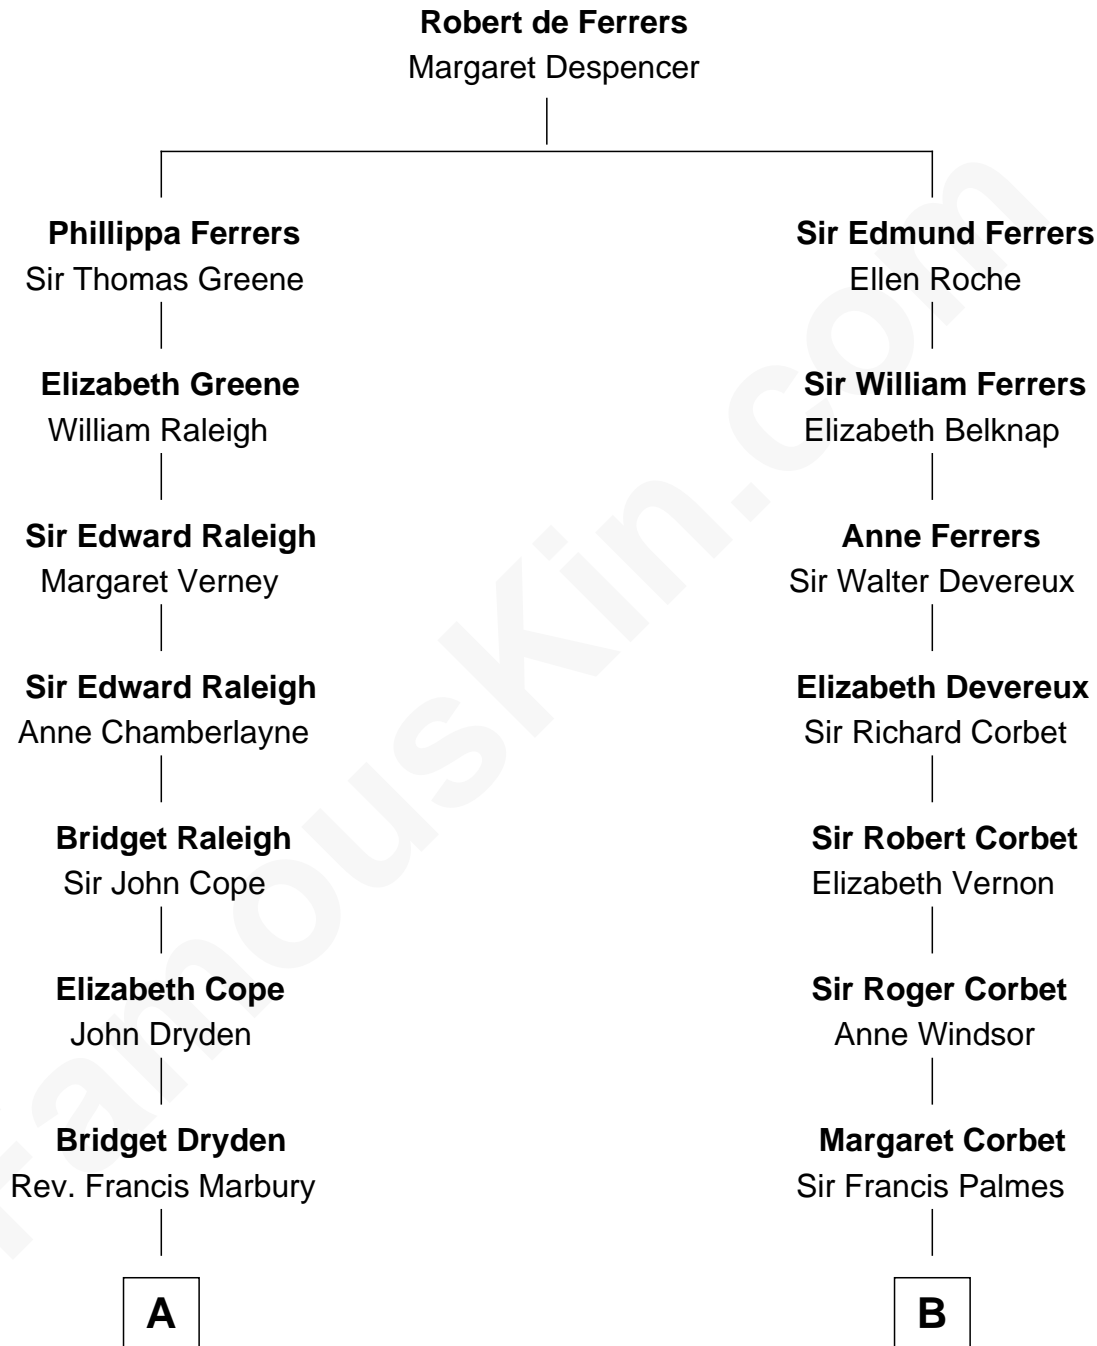

FamousKin.com

Relationship Chart of Lucretia (Rudolph) Garfield

First Lady of President James Garfield

14th cousin 6 times removed of

Benedict Cumberbatch

Movie, Television and Stage Actor

C

Hélène Gertrude Rees
Henry Alfred Cumberbatch