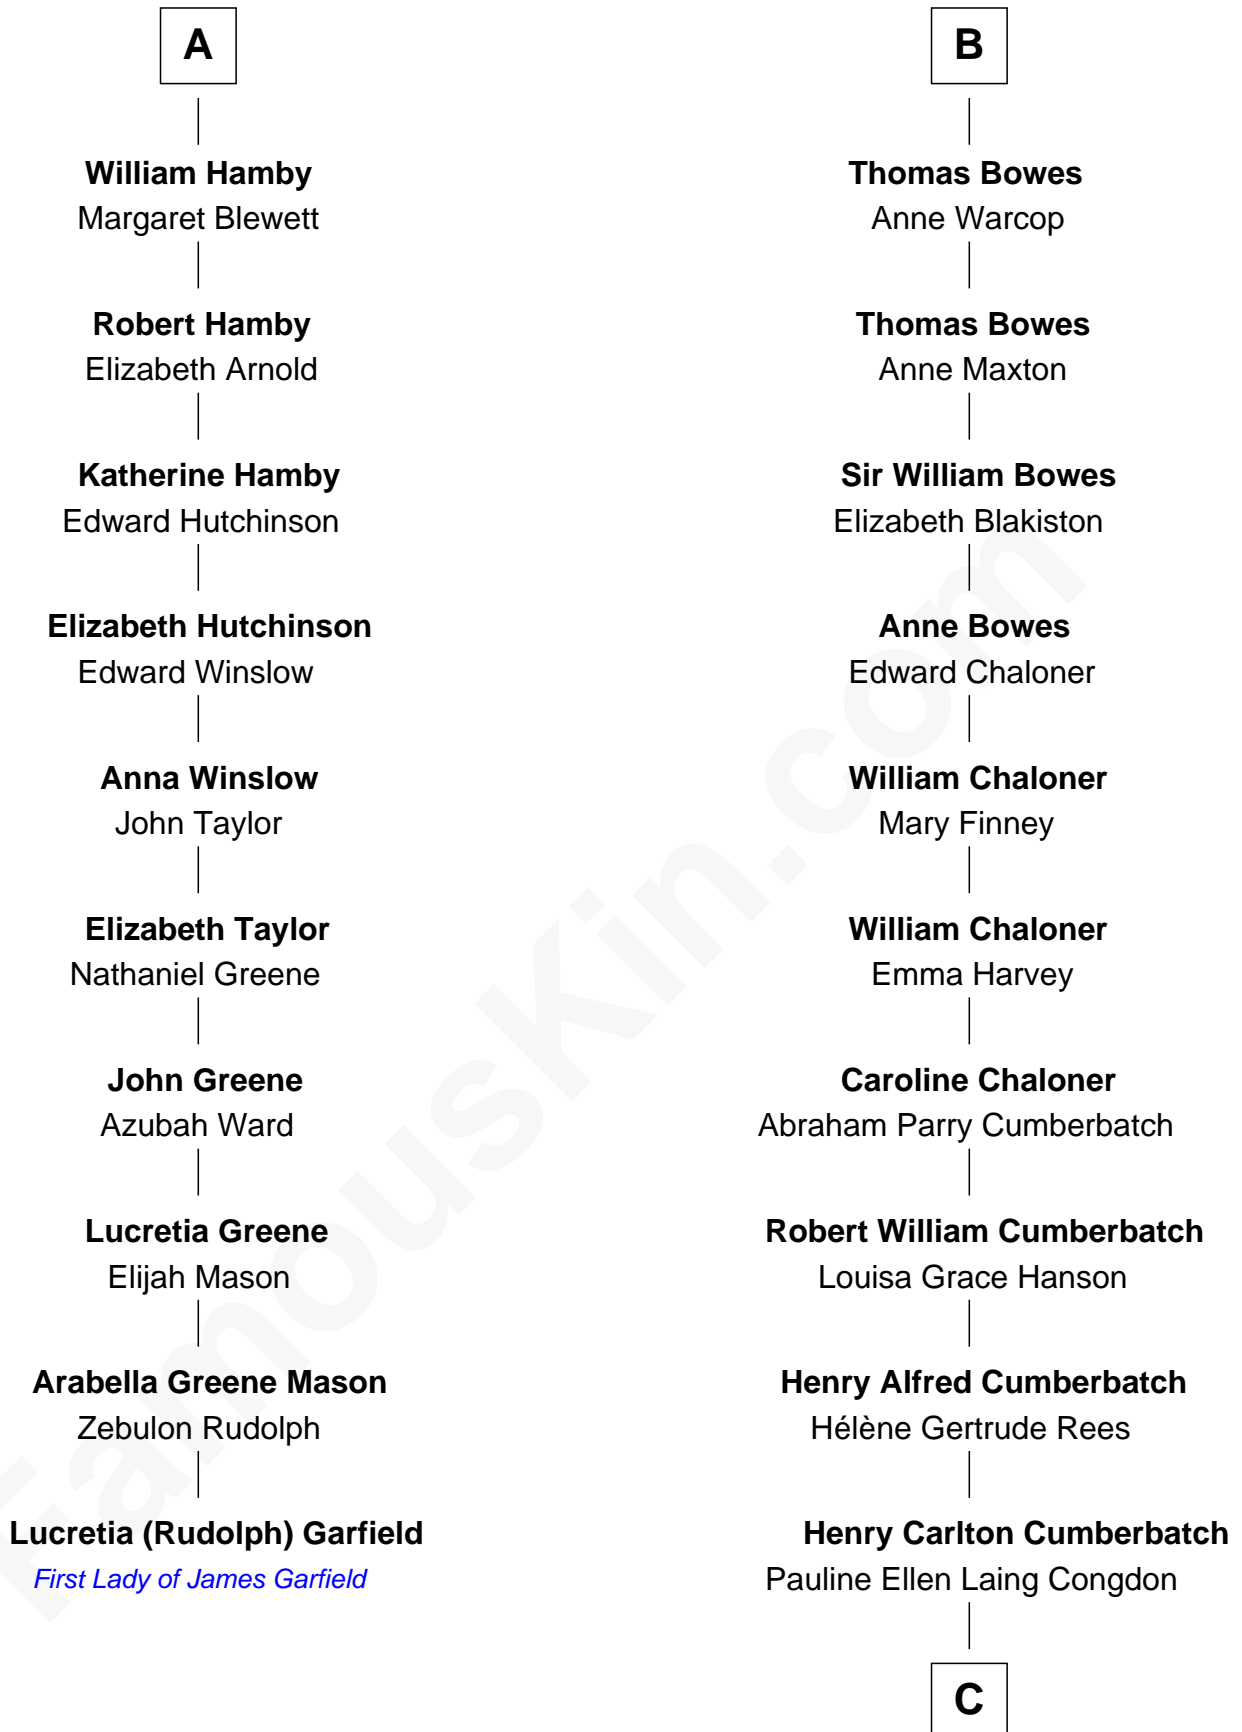

FamousKin.com

Relationship Chart of Lucretia (Rudolph) Garfield

First Lady of President James Garfield

16th cousin 2 times removed of

Benedict Cumberbatch

Movie, Television and Stage Actor

C

Timothy Carlton Congdon Cumberbatch